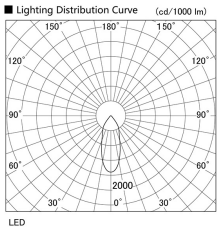

Item no. DD098-3420WW8530

Series Name: Φ 150 Spark

White Reflector

Installation	Recessed mount
Type	
Fixture wattage	33.8W
Beam angle	38 deg
Color Temp.	3000K
CRI	Ra>85
Luminous	3155 lm
Body	Die-cast aluminum alloy
Body finish	N/A
Trim finish	White
Reflector finish	White
IP Rate	IP20
Light source	COB module
Input Voltage	AC220~240V
Dimming Type	Non-Dimmable
Certificate	CE, CCC
Cut Hole	150mm

Height (Weight)	
65.3W	152 (1.5kg)
48.5W	152 (1.5kg)
44.3W	132 (1.3kg)
33.8W	132 (1.3kg)
30.3W	132 (1.3kg)
23.0W	102 (1.0kg)