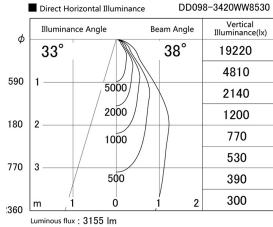

Item no. DD098-3420WW8530

Series Name: Φ 150 Spark

White Reflector

Installation	Recessed mount
Type	
Fixture wattage	33.8W
Beam angle	38 deg
Color Temp.	3000K
CRI	Ra>85
Luminous	3155 lm
Body	Die-cast aluminum alloy
Body finish	N/A
Trim finish	White
Reflector finish	White
IP Rate	IP20
Light source	COB module
Input Voltage	AC220~240V
Dimming Type	Non-Dimmable
Certificate	CE, CCC
Cut Hole	150mm

Height (Weight)	
65.3W	152 (1.5kg)
48.5W	152 (1.5kg)
44.3W	132 (1.3kg)
33.8W	132 (1.3kg)
30.3W	132 (1.3kg)
23.0W	102 (1.0kg)