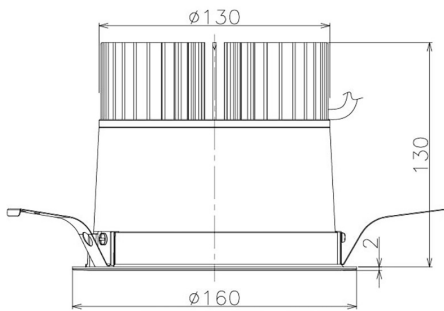

Item no. DD098-3420WW8530

Series Name: Φ 150 Spark

White Reflector

Installation	Recessed mount
Type	
Fixture wattage	33.8W
Beam angle	38 deg
Color Temp.	3000K
CRI	Ra>85
Luminous	3155 lm
Body	Die-cast aluminum alloy
Body finish	N/A
Trim finish	White
Reflector finish	White
IP Rate	IP20
Light source	COB module
Input Voltage	AC220~240V
Dimming Type	Non-Dimmable
Certificate	CE, CCC
Cut Hole	150mm

Height (Weight)	
65.3W	152 (1.5kg)
48.5W	152 (1.5kg)
44.3W	132 (1.3kg)
33.8W	132 (1.3kg)
30.3W	132 (1.3kg)
23.0W	102 (1.0kg)