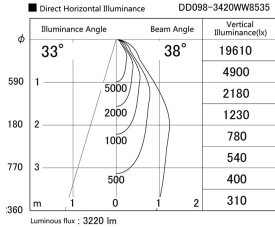

Item no. DD098-3420WW8535

Series Name: Φ 150 Spark

White Reflector

Installation	Recessed mount
Type	
Fixture wattage	33.8W
Beam angle	38 deg
Color Temp.	3500K
CRI	Ra>85
Luminous	3218 lm
Body	Die-cast aluminum alloy
Body finish	N/A
Trim finish	White
Reflector finish	White
IP Rate	IP20
Light source	COB module
Input Voltage	AC220~240V
Dimming Type	Non-Dimmable
Certificate	CE, CCC
Cut Hole	150mm

Height (Weight)	
65.3W	152 (1.5kg)
48.5W	152 (1.5kg)
44.3W	132 (1.3kg)
33.8W	132 (1.3kg)
30.3W	132 (1.3kg)
23.0W	102 (1.0kg)