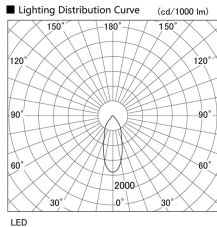

Item no. DD098-3420WW8535

Series Name: Φ 150 Spark

White Reflector

Installation	Recessed mount
Type	
Fixture wattage	33.8W
Beam angle	38 deg
Color Temp.	3500K
CRI	Ra>85
Luminous	3218 lm
Body	Die-cast aluminum alloy
Body finish	N/A
Trim finish	White
Reflector finish	White
IP Rate	IP20
Light source	COB module
Input Voltage	AC220~240V
Dimming Type	Non-Dimmable
Certificate	CE, CCC
Cut Hole	150mm

Height (Weight)	
65.3W	152 (1.5kg)
48.5W	152 (1.5kg)
44.3W	132 (1.3kg)
33.8W	132 (1.3kg)
30.3W	132 (1.3kg)
23.0W	102 (1.0kg)