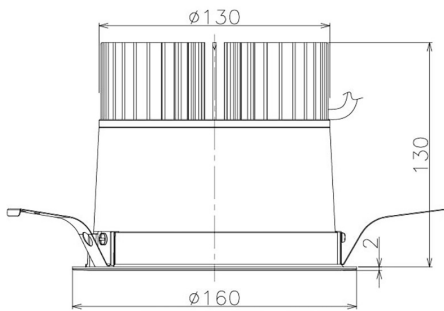

Item no. DD098-3420WW8535

Series Name: Φ 150 Spark

White Reflector

Installation	Recessed mount
Type	
Fixture wattage	33.8W
Beam angle	38 deg
Color Temp.	3500K
CRI	Ra>85
Luminous	3218 lm
Body	Die-cast aluminum alloy
Body finish	N/A
Trim finish	White
Reflector finish	White
IP Rate	IP20
Light source	COB module
Input Voltage	AC220~240V
Dimming Type	Non-Dimmable
Certificate	CE, CCC
Cut Hole	150mm

Height (Weight)	
65.3W	152 (1.5kg)
48.5W	152 (1.5kg)
44.3W	132 (1.3kg)
33.8W	132 (1.3kg)
30.3W	132 (1.3kg)
23.0W	102 (1.0kg)