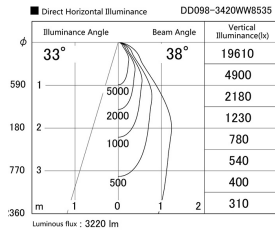

Item no. DD098-3420WW8535

Series Name: Φ 150 Spark

White Reflector

Installation	Recessed mount
Type	Φ 150 Spark
Fixture wattage	33.8W
Beam angle	38 deg
Color Temp.	3500K
CRI	Ra>85
Luminous	3218 lm
Body	Die-cast aluminum alloy
Body finish	N/A
Trim finish	White
Reflector finish	White
IP Rate	IP20
Light source	COB module
Input Voltage	AC220~240V
Dimming Type	Non-Dimmable
Certificate	CE, CCC
Cut Hole	150mm

Height (Weight)	
65.3W	152 (1.5kg)
48.5W	152 (1.5kg)
44.3W	132 (1.3kg)
33.8W	132 (1.3kg)
30.3W	132 (1.3kg)
23.0W	102 (1.0kg)