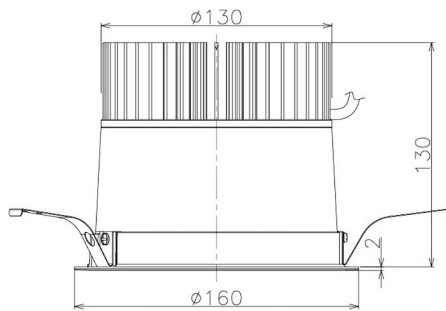

Item no. DD098-3420WW8535

Series Name: Φ 150 Spark

White Reflector

Installation	Recessed mount
Type	Φ 150 Spark
Fixture wattage	33.8W
Beam angle	38 deg
Color Temp.	3500K
CRI	Ra>85
Luminous	3218 lm
Body	Die-cast aluminum alloy
Body finish	N/A
Trim finish	White
Reflector finish	White
IP Rate	IP20
Light source	COB module
Input Voltage	AC220~240V
Dimming Type	Non-Dimmable
Certificate	CE, CCC
Cut Hole	150mm

Height (Weight)	
65.3W	152 (1.5kg)
48.5W	152 (1.5kg)
44.3W	132 (1.3kg)
33.8W	132 (1.3kg)
30.3W	132 (1.3kg)
23.0W	102 (1.0kg)