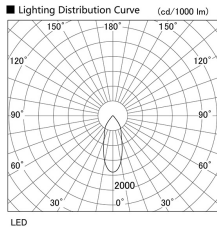

Item no. DD098-3420WW8535

Series Name: Φ 150 Spark

White Reflector

Installation	Recessed mount
Type	Φ 150 Spark
Fixture wattage	33.8W
Beam angle	38 deg
Color Temp.	3500K
CRI	Ra>85
Luminous	3218 lm
Body	Die-cast aluminum alloy
Body finish	N/A
Trim finish	White
Reflector finish	White
IP Rate	IP20
Light source	COB module
Input Voltage	AC220~240V
Dimming Type	Non-Dimmable
Certificate	CE, CCC
Cut Hole	150mm

Height (Weight)	
65.3W	152 (1.5kg)
48.5W	152 (1.5kg)
44.3W	132 (1.3kg)
33.8W	132 (1.3kg)
30.3W	132 (1.3kg)
23.0W	102 (1.0kg)