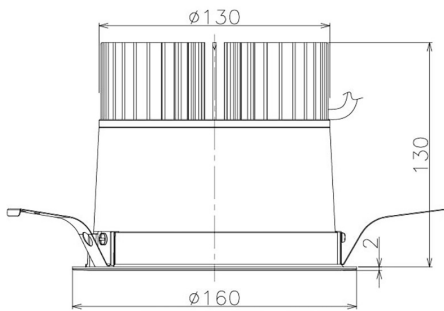

Item no. DD098-3420WW8540

Series Name:  $\Phi$ 150 Spark

White Reflector

Installation	Recessed mount
Type	
Fixture wattage	33.8W
Beam angle	38 deg
Color Temp.	4000K
CRI	Ra>85
Luminous	3249 lm
Body	Die-cast aluminum alloy
Body finish	N/A
Trim finish	White
Reflector finish	White
IP Rate	IP20
Light source	COB module
Input Voltage	AC220~240V
Dimming Type	Non-Dimmable
Certificate	CE, CCC
Cut Hole	150mm

Height (Weight)	
65.3W	152 (1.5kg)
48.5W	152 (1.5kg)
44.3W	132 (1.3kg)
33.8W	132 (1.3kg)
30.3W	132 (1.3kg)
23.0W	102 (1.0kg)