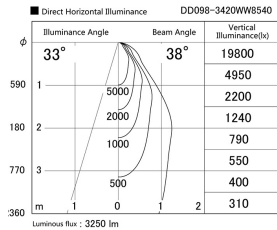

Item no. DD098-3420WW8540

Series Name:  $\Phi$ 150 Spark

White Reflector

Installation	Recessed mount
Type	
Fixture wattage	33.8W
Beam angle	38 deg
Color Temp.	4000K
CRI	Ra>85
Luminous	3249 lm
Body	Die-cast aluminum alloy
Body finish	N/A
Trim finish	White
Reflector finish	White
IP Rate	IP20
Light source	COB module
Input Voltage	AC220~240V
Dimming Type	Non-Dimmable
Certificate	CE, CCC
Cut Hole	150mm

Height (Weight)	
65.3W	152 (1.5kg)
48.5W	152 (1.5kg)
44.3W	132 (1.3kg)
33.8W	132 (1.3kg)
30.3W	132 (1.3kg)
23.0W	102 (1.0kg)