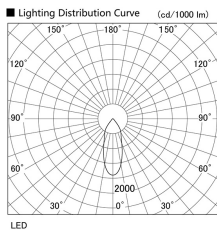

Item no. DD098-3420WW8540

Series Name:  $\Phi$ 150 Spark

White Reflector

Installation	Recessed mount
Type	
Fixture wattage	33.8W
Beam angle	38 deg
Color Temp.	4000K
CRI	Ra>85
Luminous	3249 lm
Body	Die-cast aluminum alloy
Body finish	N/A
Trim finish	White
Reflector finish	White
IP Rate	IP20
Light source	COB module
Input Voltage	AC220~240V
Dimming Type	Non-Dimmable
Certificate	CE, CCC
Cut Hole	150mm

Height (Weight)	
65.3W	152 (1.5kg)
48.5W	152 (1.5kg)
44.3W	132 (1.3kg)
33.8W	132 (1.3kg)
30.3W	132 (1.3kg)
23.0W	102 (1.0kg)