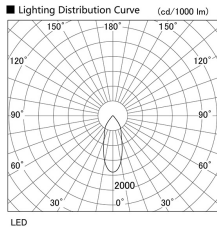

Item no. DD098-3420WW8540

Series Name:  $\Phi$ 150 Spark

White Reflector

Installation	Recessed mount
Type	$\Phi$ 150 Spark
Fixture wattage	33.8W
Beam angle	38 deg
Color Temp.	4000K
CRI	Ra>85
Luminous	3249 lm
Body	Die-cast aluminum alloy
Body finish	N/A
Trim finish	White
Reflector finish	White
IP Rate	IP20
Light source	COB module
Input Voltage	AC220~240V
Dimming Type	Non-Dimmable
Certificate	CE, CCC
Cut Hole	150mm

Height (Weight)	
65.3W	152 (1.5kg)
48.5W	152 (1.5kg)
44.3W	132 (1.3kg)
33.8W	132 (1.3kg)
30.3W	132 (1.3kg)
23.0W	102 (1.0kg)