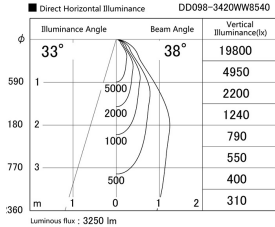

Item no. DD098-3420WW8540

Series Name:  $\Phi$ 150 Spark

White Reflector

Installation	Recessed mount
Type	$\Phi$ 150 Spark
Fixture wattage	33.8W
Beam angle	38 deg
Color Temp.	4000K
CRI	Ra>85
Luminous	3249 lm
Body	Die-cast aluminum alloy
Body finish	N/A
Trim finish	White
Reflector finish	White
IP Rate	IP20
Light source	COB module
Input Voltage	AC220~240V
Dimming Type	Non-Dimmable
Certificate	CE, CCC
Cut Hole	150mm

Height (Weight)	
65.3W	152 (1.5kg)
48.5W	152 (1.5kg)
44.3W	132 (1.3kg)
33.8W	132 (1.3kg)
30.3W	132 (1.3kg)
23.0W	102 (1.0kg)