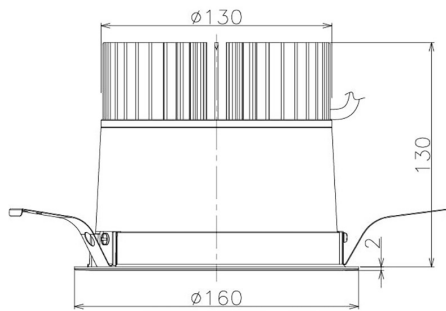

Item no. DD098-3420WW8540

Series Name:  $\Phi$ 150 Spark

White Reflector

Installation	Recessed mount
Type	$\Phi$ 150 Spark
Fixture wattage	33.8W
Beam angle	38 deg
Color Temp.	4000K
CRI	Ra>85
Luminous	3249 lm
Body	Die-cast aluminum alloy
Body finish	N/A
Trim finish	White
Reflector finish	White
IP Rate	IP20
Light source	COB module
Input Voltage	AC220~240V
Dimming Type	Non-Dimmable
Certificate	CE, CCC
Cut Hole	150mm

Height (Weight)	
65.3W	152 (1.5kg)
48.5W	152 (1.5kg)
44.3W	132 (1.3kg)
33.8W	132 (1.3kg)
30.3W	132 (1.3kg)
23.0W	102 (1.0kg)