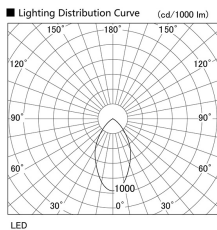

Item no. DD098-3440DW8527

Series Name: Φ 150 Spark

Dark Mirror Reflector

Installation	Recessed mount
Type	
Fixture wattage	33.8W
Beam angle	58 deg
Color Temp.	2700K
CRI	Ra>85
Luminous	2721 lm
Body	Die-cast aluminum alloy
Body finish	N/A
Trim finish	White
Reflector finish	Dark Mirror
IP Rate	IP20
Light source	COB module
Input Voltage	AC220~240V
Dimming Type	Non-Dimmable
Certificate	CE, CCC
Cut Hole	150mm

Height (Weight)	
65.3W	152 (1.5kg)
48.5W	152 (1.5kg)
44.3W	132 (1.3kg)
33.8W	132 (1.3kg)
30.3W	132 (1.3kg)
23.0W	102 (1.0kg)