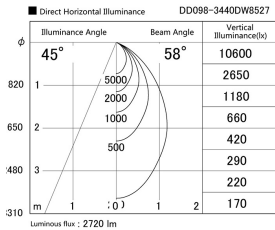

Item no. DD098-3440DW8527

Series Name: Φ 150 Spark

Dark Mirror Reflector

Installation	Recessed mount
Type	
Fixture wattage	33.8W
Beam angle	58 deg
Color Temp.	2700K
CRI	Ra>85
Luminous	2721 lm
Body	Die-cast aluminum alloy
Body finish	N/A
Trim finish	White
Reflector finish	Dark Mirror
IP Rate	IP20
Light source	COB module
Input Voltage	AC220~240V
Dimming Type	Non-Dimmable
Certificate	CE, CCC
Cut Hole	150mm

Height (Weight)	
65.3W	152 (1.5kg)
48.5W	152 (1.5kg)
44.3W	132 (1.3kg)
33.8W	132 (1.3kg)
30.3W	132 (1.3kg)
23.0W	102 (1.0kg)