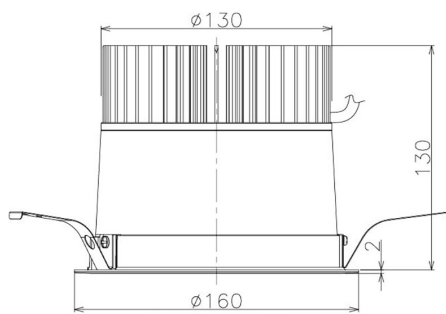

Item no. DD098-3440DW8527

Series Name: Φ 150 Spark

Dark Mirror Reflector

Installation	Recessed mount
Type	
Fixture wattage	33.8W
Beam angle	58 deg
Color Temp.	2700K
CRI	Ra>85
Luminous	2721 lm
Body	Die-cast aluminum alloy
Body finish	N/A
Trim finish	White
Reflector finish	Dark Mirror
IP Rate	IP20
Light source	COB module
Input Voltage	AC220~240V
Dimming Type	Non-Dimmable
Certificate	CE, CCC
Cut Hole	150mm

Height (Weight)	
65.3W	152 (1.5kg)
48.5W	152 (1.5kg)
44.3W	132 (1.3kg)
33.8W	132 (1.3kg)
30.3W	132 (1.3kg)
23.0W	102 (1.0kg)