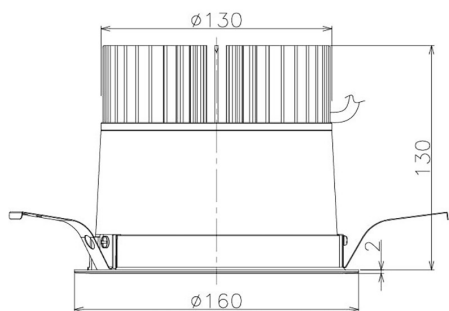

Item no. DD098-3440DW8530

Series Name:  $\Phi$ 150 Spark

Dark Mirror Reflector

Installation	Recessed mount
Type	$\Phi$ 150 Spark
Fixture wattage	33.8W
Beam angle	58 deg
Color Temp.	3000K
CRI	Ra>85
Luminous	2834 lm
Body	Die-cast aluminum alloy
Body finish	N/A
Trim finish	White
Reflector finish	Dark Mirror
IP Rate	IP20
Light source	COB module
Input Voltage	AC220~240V
Dimming Type	Non-Dimmable
Certificate	CE, CCC
Cut Hole	150mm

Height (Weight)	
65.3W	152 (1.5kg)
48.5W	152 (1.5kg)
44.3W	132 (1.3kg)
33.8W	132 (1.3kg)
30.3W	132 (1.3kg)
23.0W	102 (1.0kg)