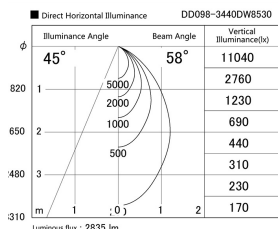

Item no. DD098-3440DW8530

Series Name:  $\Phi$ 150 Spark

Dark Mirror Reflector

Installation	Recessed mount
Type	$\Phi$ 150 Spark
Fixture wattage	33.8W
Beam angle	58 deg
Color Temp.	3000K
CRI	Ra>85
Luminous	2834 lm
Body	Die-cast aluminum alloy
Body finish	N/A
Trim finish	White
Reflector finish	Dark Mirror
IP Rate	IP20
Light source	COB module
Input Voltage	AC220~240V
Dimming Type	Non-Dimmable
Certificate	CE, CCC
Cut Hole	150mm

Height (Weight)	
65.3W	152 (1.5kg)
48.5W	152 (1.5kg)
44.3W	132 (1.3kg)
33.8W	132 (1.3kg)
30.3W	132 (1.3kg)
23.0W	102 (1.0kg)