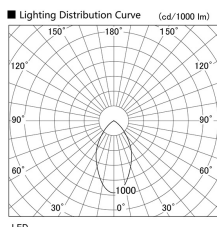

Item no. DD098-3440DW8530

Series Name:  $\Phi$ 150 Spark

Dark Mirror Reflector

Installation	Recessed mount
Type	$\Phi$ 150 Spark
Fixture wattage	33.8W
Beam angle	58 deg
Color Temp.	3000K
CRI	Ra>85
Luminous	2834 lm
Body	Die-cast aluminum alloy
Body finish	N/A
Trim finish	White
Reflector finish	Dark Mirror
IP Rate	IP20
Light source	COB module
Input Voltage	AC220~240V
Dimming Type	Non-Dimmable
Certificate	CE, CCC
Cut Hole	150mm

Height (Weight)	
65.3W	152 (1.5kg)
48.5W	152 (1.5kg)
44.3W	132 (1.3kg)
33.8W	132 (1.3kg)
30.3W	132 (1.3kg)
23.0W	102 (1.0kg)