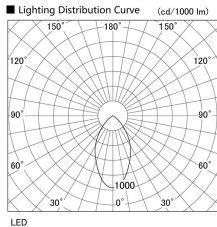

Item no. DD098-3440DW8535

Series Name: Φ 150 Spark

Dark Mirror Reflector

Installation	Recessed mount
Type	
Fixture wattage	33.8W
Beam angle	58 deg
Color Temp.	3500K
CRI	Ra>85
Luminous	2891 lm
Body	Die-cast aluminum alloy
Body finish	N/A
Trim finish	White
Reflector finish	Dark Mirror
IP Rate	IP20
Light source	COB module
Input Voltage	AC220~240V
Dimming Type	Non-Dimmable
Certificate	CE, CCC
Cut Hole	150mm

Height (Weight)	
65.3W	152 (1.5kg)
48.5W	152 (1.5kg)
44.3W	132 (1.3kg)
33.8W	132 (1.3kg)
30.3W	132 (1.3kg)
23.0W	102 (1.0kg)