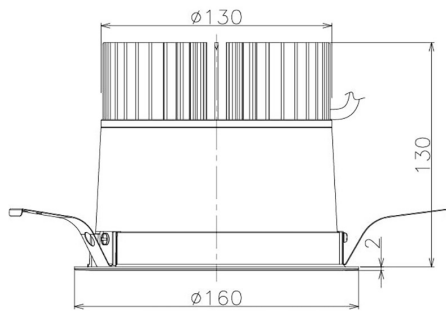

Item no. DD098-3440DW8535

Series Name: Φ 150 Spark

Dark Mirror Reflector

Installation	Recessed mount
Type	
Fixture wattage	33.8W
Beam angle	58 deg
Color Temp.	3500K
CRI	Ra>85
Luminous	2891 lm
Body	Die-cast aluminum alloy
Body finish	N/A
Trim finish	White
Reflector finish	Dark Mirror
IP Rate	IP20
Light source	COB module
Input Voltage	AC220~240V
Dimming Type	Non-Dimmable
Certificate	CE, CCC
Cut Hole	150mm

Height (Weight)	
65.3W	152 (1.5kg)
48.5W	152 (1.5kg)
44.3W	132 (1.3kg)
33.8W	132 (1.3kg)
30.3W	132 (1.3kg)
23.0W	102 (1.0kg)