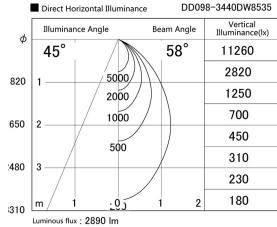

Item no. DD098-3440DW8535

Series Name: Φ 150 Spark

Dark Mirror Reflector

Installation	Recessed mount
Type	
Fixture wattage	33.8W
Beam angle	58 deg
Color Temp.	3500K
CRI	Ra>85
Luminous	2891 lm
Body	Die-cast aluminum alloy
Body finish	N/A
Trim finish	White
Reflector finish	Dark Mirror
IP Rate	IP20
Light source	COB module
Input Voltage	AC220~240V
Dimming Type	Non-Dimmable
Certificate	CE, CCC
Cut Hole	150mm

Height (Weight)	
65.3W	152 (1.5kg)
48.5W	152 (1.5kg)
44.3W	132 (1.3kg)
33.8W	132 (1.3kg)
30.3W	132 (1.3kg)
23.0W	102 (1.0kg)