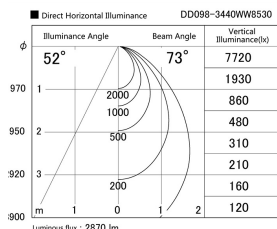

Item no. DD098-3440WW8530

Series Name:  $\Phi$ 150 Spark

White Reflector

Installation	Recessed mount
Type	$\Phi$ 150 Spark
Fixture wattage	33.8W
Beam angle	73 deg
Color Temp.	3000K
CRI	Ra>85
Luminous	2872 lm
Body	Die-cast aluminum alloy
Body finish	N/A
Trim finish	White
Reflector finish	White
IP Rate	IP20
Light source	COB module
Input Voltage	AC220~240V
Dimming Type	Non-Dimmable
Certificate	CE, CCC
Cut Hole	150mm

Height (Weight)	
65.3W	152 (1.5kg)
48.5W	152 (1.5kg)
44.3W	132 (1.3kg)
33.8W	132 (1.3kg)
30.3W	132 (1.3kg)
23.0W	102 (1.0kg)