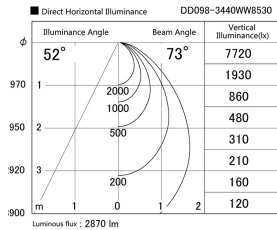

Item no. DD098-3440WW8530

Series Name: Φ 150 Spark

White Reflector

Installation	Recessed mount
Type	
Fixture wattage	33.8W
Beam angle	73 deg
Color Temp.	3000K
CRI	Ra>85
Luminous	2872 lm
Body	Die-cast aluminum alloy
Body finish	N/A
Trim finish	White
Reflector finish	White
IP Rate	IP20
Light source	COB module
Input Voltage	AC220~240V
Dimming Type	Non-Dimmable
Certificate	CE, CCC
Cut Hole	150mm

Height (Weight)	
65.3W	152 (1.5kg)
48.5W	152 (1.5kg)
44.3W	132 (1.3kg)
33.8W	132 (1.3kg)
30.3W	132 (1.3kg)
23.0W	102 (1.0kg)