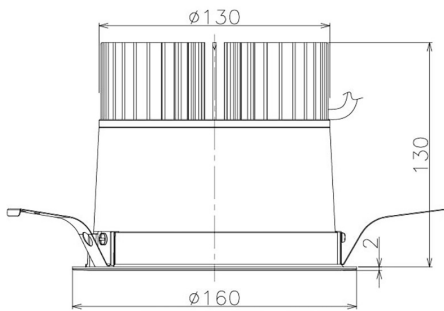

Item no. DD098-3440WW8530

Series Name: Φ 150 Spark

White Reflector

Installation	Recessed mount
Type	
Fixture wattage	33.8W
Beam angle	73 deg
Color Temp.	3000K
CRI	Ra>85
Luminous	2872 lm
Body	Die-cast aluminum alloy
Body finish	N/A
Trim finish	White
Reflector finish	White
IP Rate	IP20
Light source	COB module
Input Voltage	AC220~240V
Dimming Type	Non-Dimmable
Certificate	CE, CCC
Cut Hole	150mm

Height (Weight)	
65.3W	152 (1.5kg)
48.5W	152 (1.5kg)
44.3W	132 (1.3kg)
33.8W	132 (1.3kg)
30.3W	132 (1.3kg)
23.0W	102 (1.0kg)