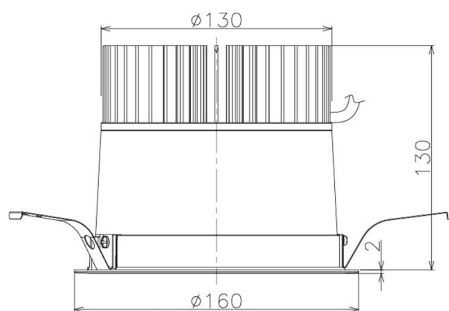

Item no. DD098-3440WW8530

Series Name:  $\Phi$ 150 Spark

White Reflector

Installation	Recessed mount
Type	$\Phi$ 150 Spark
Fixture wattage	33.8W
Beam angle	73 deg
Color Temp.	3000K
CRI	Ra>85
Luminous	2872 lm
Body	Die-cast aluminum alloy
Body finish	N/A
Trim finish	White
Reflector finish	White
IP Rate	IP20
Light source	COB module
Input Voltage	AC220~240V
Dimming Type	Non-Dimmable
Certificate	CE, CCC
Cut Hole	150mm

Height (Weight)	
65.3W	152 (1.5kg)
48.5W	152 (1.5kg)
44.3W	132 (1.3kg)
33.8W	132 (1.3kg)
30.3W	132 (1.3kg)
23.0W	102 (1.0kg)