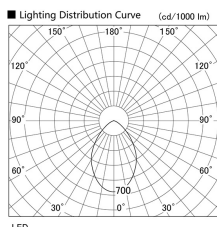

Item no. DD098-3440WW8530

Series Name:  $\Phi$ 150 Spark

White Reflector

Installation	Recessed mount
Type	$\Phi$ 150 Spark
Fixture wattage	33.8W
Beam angle	73 deg
Color Temp.	3000K
CRI	Ra>85
Luminous	2872 lm
Body	Die-cast aluminum alloy
Body finish	N/A
Trim finish	White
Reflector finish	White
IP Rate	IP20
Light source	COB module
Input Voltage	AC220~240V
Dimming Type	Non-Dimmable
Certificate	CE, CCC
Cut Hole	150mm

Height (Weight)	
65.3W	152 (1.5kg)
48.5W	152 (1.5kg)
44.3W	132 (1.3kg)
33.8W	132 (1.3kg)
30.3W	132 (1.3kg)
23.0W	102 (1.0kg)