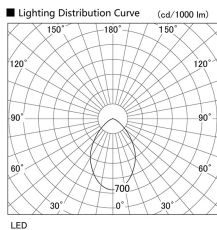

Item no. DD098-3440WW8530

Series Name: Φ 150 Spark

White Reflector

Installation	Recessed mount
Type	
Fixture wattage	33.8W
Beam angle	73 deg
Color Temp.	3000K
CRI	Ra>85
Luminous	2872 lm
Body	Die-cast aluminum alloy
Body finish	N/A
Trim finish	White
Reflector finish	White
IP Rate	IP20
Light source	COB module
Input Voltage	AC220~240V
Dimming Type	Non-Dimmable
Certificate	CE, CCC
Cut Hole	150mm

Height (Weight)	
65.3W	152 (1.5kg)
48.5W	152 (1.5kg)
44.3W	132 (1.3kg)
33.8W	132 (1.3kg)
30.3W	132 (1.3kg)
23.0W	102 (1.0kg)