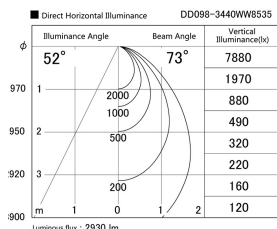

Item no. DD098-3440WW8535

Series Name: Φ 150 Spark

White Reflector

Installation	Recessed mount
Type	
Fixture wattage	33.8W
Beam angle	73 deg
Color Temp.	3500K
CRI	Ra>85
Luminous	2930 lm
Body	Die-cast aluminum alloy
Body finish	N/A
Trim finish	White
Reflector finish	White
IP Rate	IP20
Light source	COB module
Input Voltage	AC220~240V
Dimming Type	Non-Dimmable
Certificate	CE, CCC
Cut Hole	150mm

Height (Weight)	
65.3W	152 (1.5kg)
48.5W	152 (1.5kg)
44.3W	132 (1.3kg)
33.8W	132 (1.3kg)
30.3W	132 (1.3kg)
23.0W	102 (1.0kg)