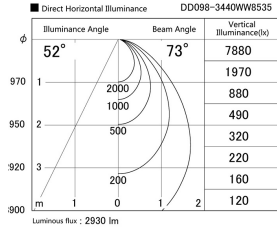

Item no. DD098-3440WW8535

Series Name:  $\Phi$ 150 Spark

White Reflector

Installation	Recessed mount
Type	$\Phi$ 150 Spark
Fixture wattage	33.8W
Beam angle	73 deg
Color Temp.	3500K
CRI	Ra>85
Luminous	2930 lm
Body	Die-cast aluminum alloy
Body finish	N/A
Trim finish	White
Reflector finish	White
IP Rate	IP20
Light source	COB module
Input Voltage	AC220~240V
Dimming Type	Non-Dimmable
Certificate	CE, CCC
Cut Hole	150mm

Height (Weight)	
65.3W	152 (1.5kg)
48.5W	152 (1.5kg)
44.3W	132 (1.3kg)
33.8W	132 (1.3kg)
30.3W	132 (1.3kg)
23.0W	102 (1.0kg)