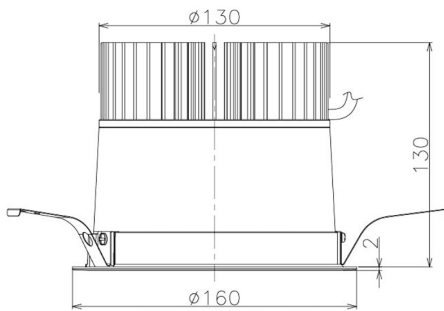

Item no. DD098-3440WW8535

Series Name:  $\Phi$ 150 Spark

White Reflector

Installation	Recessed mount
Type	$\Phi$ 150 Spark
Fixture wattage	33.8W
Beam angle	73 deg
Color Temp.	3500K
CRI	Ra>85
Luminous	2930 lm
Body	Die-cast aluminum alloy
Body finish	N/A
Trim finish	White
Reflector finish	White
IP Rate	IP20
Light source	COB module
Input Voltage	AC220~240V
Dimming Type	Non-Dimmable
Certificate	CE, CCC
Cut Hole	150mm

Height (Weight)	
65.3W	152 (1.5kg)
48.5W	152 (1.5kg)
44.3W	132 (1.3kg)
33.8W	132 (1.3kg)
30.3W	132 (1.3kg)
23.0W	102 (1.0kg)