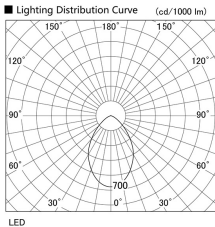

Item no. DD098-3440WW8535

Series Name:  $\Phi$ 150 Spark

White Reflector

Installation	Recessed mount
Type	$\Phi$ 150 Spark
Fixture wattage	33.8W
Beam angle	73 deg
Color Temp.	3500K
CRI	Ra>85
Luminous	2930 lm
Body	Die-cast aluminum alloy
Body finish	N/A
Trim finish	White
Reflector finish	White
IP Rate	IP20
Light source	COB module
Input Voltage	AC220~240V
Dimming Type	Non-Dimmable
Certificate	CE, CCC
Cut Hole	150mm

Height (Weight)	
65.3W	152 (1.5kg)
48.5W	152 (1.5kg)
44.3W	132 (1.3kg)
33.8W	132 (1.3kg)
30.3W	132 (1.3kg)
23.0W	102 (1.0kg)