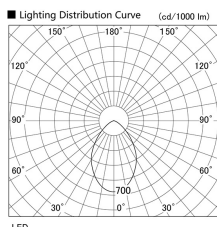

Item no. DD098-3440WW8535

Series Name: Φ 150 Spark

White Reflector

Installation	Recessed mount
Type	
Fixture wattage	33.8W
Beam angle	73 deg
Color Temp.	3500K
CRI	Ra>85
Luminous	2930 lm
Body	Die-cast aluminum alloy
Body finish	N/A
Trim finish	White
Reflector finish	White
IP Rate	IP20
Light source	COB module
Input Voltage	AC220~240V
Dimming Type	Non-Dimmable
Certificate	CE, CCC
Cut Hole	150mm

Height (Weight)	
65.3W	152 (1.5kg)
48.5W	152 (1.5kg)
44.3W	132 (1.3kg)
33.8W	132 (1.3kg)
30.3W	132 (1.3kg)
23.0W	102 (1.0kg)