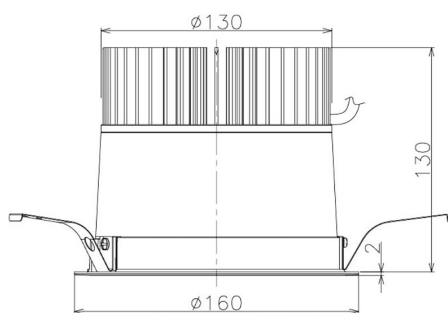

Item no. DD098-3440WW8535

Series Name: Φ 150 Spark

White Reflector

Installation	Recessed mount
Type	
Fixture wattage	33.8W
Beam angle	73 deg
Color Temp.	3500K
CRI	Ra>85
Luminous	2930 lm
Body	Die-cast aluminum alloy
Body finish	N/A
Trim finish	White
Reflector finish	White
IP Rate	IP20
Light source	COB module
Input Voltage	AC220~240V
Dimming Type	Non-Dimmable
Certificate	CE, CCC
Cut Hole	150mm

Height (Weight)	
65.3W	152 (1.5kg)
48.5W	152 (1.5kg)
44.3W	132 (1.3kg)
33.8W	132 (1.3kg)
30.3W	132 (1.3kg)
23.0W	102 (1.0kg)