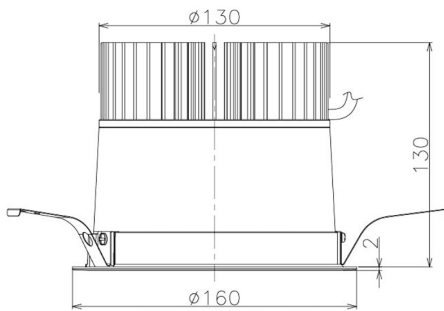

Item no. DD098-3440WW8540

Series Name: Φ 150 Spark

White Reflector

Installation	Recessed mount
Type	Φ 150 Spark
Fixture wattage	33.8W
Beam angle	73 deg
Color Temp.	4000K
CRI	Ra>85
Luminous	2958 lm
Body	Die-cast aluminum alloy
Body finish	N/A
Trim finish	White
Reflector finish	White
IP Rate	IP20
Light source	COB module
Input Voltage	AC220~240V
Dimming Type	Non-Dimmable
Certificate	CE, CCC
Cut Hole	150mm

Height (Weight)	
65.3W	152 (1.5kg)
48.5W	152 (1.5kg)
44.3W	132 (1.3kg)
33.8W	132 (1.3kg)
30.3W	132 (1.3kg)
23.0W	102 (1.0kg)