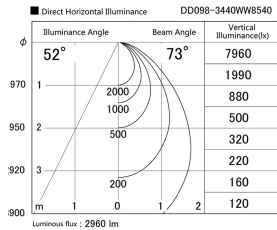

Item no. DD098-3440WW8540

Series Name: Φ 150 Spark

White Reflector

Installation	Recessed mount
Type	Φ 150 Spark
Fixture wattage	33.8W
Beam angle	73 deg
Color Temp.	4000K
CRI	Ra>85
Luminous	2958 lm
Body	Die-cast aluminum alloy
Body finish	N/A
Trim finish	White
Reflector finish	White
IP Rate	IP20
Light source	COB module
Input Voltage	AC220~240V
Dimming Type	Non-Dimmable
Certificate	CE, CCC
Cut Hole	150mm

Height (Weight)	
65.3W	152 (1.5kg)
48.5W	152 (1.5kg)
44.3W	132 (1.3kg)
33.8W	132 (1.3kg)
30.3W	132 (1.3kg)
23.0W	102 (1.0kg)