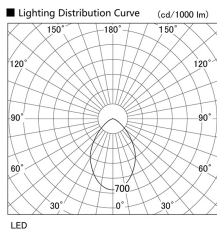

Item no. DD098-3440WW8540

Series Name: Φ 150 Spark

White Reflector

Installation	Recessed mount
Type	Φ 150 Spark
Fixture wattage	33.8W
Beam angle	73 deg
Color Temp.	4000K
CRI	Ra>85
Luminous	2958 lm
Body	Die-cast aluminum alloy
Body finish	N/A
Trim finish	White
Reflector finish	White
IP Rate	IP20
Light source	COB module
Input Voltage	AC220~240V
Dimming Type	Non-Dimmable
Certificate	CE, CCC
Cut Hole	150mm

Height (Weight)	
65.3W	152 (1.5kg)
48.5W	152 (1.5kg)
44.3W	132 (1.3kg)
33.8W	132 (1.3kg)
30.3W	132 (1.3kg)
23.0W	102 (1.0kg)