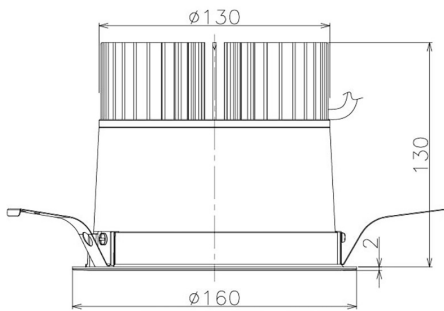

Item no. DD098-3440WW8540

Series Name:  $\Phi$ 150 Spark

White Reflector

Installation	Recessed mount
Type	
Fixture wattage	33.8W
Beam angle	73 deg
Color Temp.	4000K
CRI	Ra>85
Luminous	2958 lm
Body	Die-cast aluminum alloy
Body finish	N/A
Trim finish	White
Reflector finish	White
IP Rate	IP20
Light source	COB module
Input Voltage	AC220~240V
Dimming Type	Non-Dimmable
Certificate	CE, CCC
Cut Hole	150mm

Height (Weight)	
65.3W	152 (1.5kg)
48.5W	152 (1.5kg)
44.3W	132 (1.3kg)
33.8W	132 (1.3kg)
30.3W	132 (1.3kg)
23.0W	102 (1.0kg)