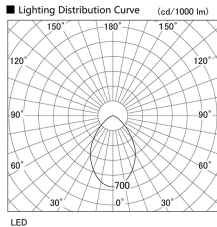

Item no. DD098-3440WW8540

Series Name:  $\Phi$ 150 Spark

White Reflector

Installation	Recessed mount
Type	
Fixture wattage	33.8W
Beam angle	73 deg
Color Temp.	4000K
CRI	Ra>85
Luminous	2958 lm
Body	Die-cast aluminum alloy
Body finish	N/A
Trim finish	White
Reflector finish	White
IP Rate	IP20
Light source	COB module
Input Voltage	AC220~240V
Dimming Type	Non-Dimmable
Certificate	CE, CCC
Cut Hole	150mm

Height (Weight)	
65.3W	152 (1.5kg)
48.5W	152 (1.5kg)
44.3W	132 (1.3kg)
33.8W	132 (1.3kg)
30.3W	132 (1.3kg)
23.0W	102 (1.0kg)