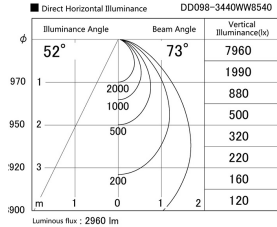

Item no. DD098-3440WW8540

Series Name:  $\Phi$ 150 Spark

White Reflector

Installation	Recessed mount
Type	
Fixture wattage	33.8W
Beam angle	73 deg
Color Temp.	4000K
CRI	Ra>85
Luminous	2958 lm
Body	Die-cast aluminum alloy
Body finish	N/A
Trim finish	White
Reflector finish	White
IP Rate	IP20
Light source	COB module
Input Voltage	AC220~240V
Dimming Type	Non-Dimmable
Certificate	CE, CCC
Cut Hole	150mm

Height (Weight)	
65.3W	152 (1.5kg)
48.5W	152 (1.5kg)
44.3W	132 (1.3kg)
33.8W	132 (1.3kg)
30.3W	132 (1.3kg)
23.0W	102 (1.0kg)