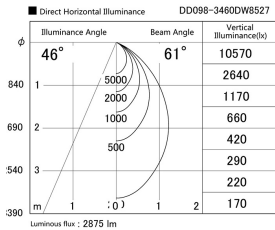

Item no. DD098-3460DW8527

Series Name: Φ 150 Spark

Dark Mirror Reflector

Installation	Recessed mount
Type	Φ 150 Spark
Fixture wattage	33.8W
Beam angle	61 deg
Color Temp.	2700K
CRI	Ra>85
Luminous	2876 lm
Body	Die-cast aluminum alloy
Body finish	N/A
Trim finish	White
Reflector finish	Dark Mirror
IP Rate	IP20
Light source	COB module
Input Voltage	AC220~240V
Dimming Type	Non-Dimmable
Certificate	CE, CCC
Cut Hole	150mm

Height (Weight)	
65.3W	152 (1.5kg)
48.5W	152 (1.5kg)
44.3W	132 (1.3kg)
33.8W	132 (1.3kg)
30.3W	132 (1.3kg)
23.0W	102 (1.0kg)