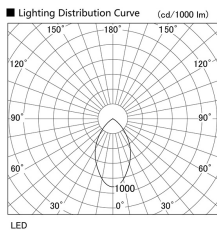

Item no. DD098-3460DW8527

Series Name: Φ 150 Spark

Dark Mirror Reflector

Installation	Recessed mount
Type	Φ 150 Spark
Fixture wattage	33.8W
Beam angle	61 deg
Color Temp.	2700K
CRI	Ra>85
Luminous	2876 lm
Body	Die-cast aluminum alloy
Body finish	N/A
Trim finish	White
Reflector finish	Dark Mirror
IP Rate	IP20
Light source	COB module
Input Voltage	AC220~240V
Dimming Type	Non-Dimmable
Certificate	CE, CCC
Cut Hole	150mm

Height (Weight)	
65.3W	152 (1.5kg)
48.5W	152 (1.5kg)
44.3W	132 (1.3kg)
33.8W	132 (1.3kg)
30.3W	132 (1.3kg)
23.0W	102 (1.0kg)