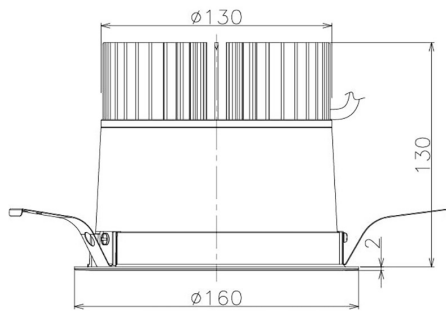

Item no. DD098-3460DW8527

Series Name: Φ 150 Spark

Dark Mirror Reflector

Installation	Recessed mount
Type	
Fixture wattage	33.8W
Beam angle	61 deg
Color Temp.	2700K
CRI	Ra>85
Luminous	2876 lm
Body	Die-cast aluminum alloy
Body finish	N/A
Trim finish	White
Reflector finish	Dark Mirror
IP Rate	IP20
Light source	COB module
Input Voltage	AC220~240V
Dimming Type	Non-Dimmable
Certificate	CE, CCC
Cut Hole	150mm

Height (Weight)	
65.3W	152 (1.5kg)
48.5W	152 (1.5kg)
44.3W	132 (1.3kg)
33.8W	132 (1.3kg)
30.3W	132 (1.3kg)
23.0W	102 (1.0kg)