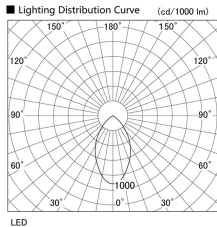

Item no. DD098-3460DW8527

Series Name: Φ 150 Spark

Dark Mirror Reflector

Installation	Recessed mount
Type	
Fixture wattage	33.8W
Beam angle	61 deg
Color Temp.	2700K
CRI	Ra>85
Luminous	2876 lm
Body	Die-cast aluminum alloy
Body finish	N/A
Trim finish	White
Reflector finish	Dark Mirror
IP Rate	IP20
Light source	COB module
Input Voltage	AC220~240V
Dimming Type	Non-Dimmable
Certificate	CE, CCC
Cut Hole	150mm

Height (Weight)	
65.3W	152 (1.5kg)
48.5W	152 (1.5kg)
44.3W	132 (1.3kg)
33.8W	132 (1.3kg)
30.3W	132 (1.3kg)
23.0W	102 (1.0kg)