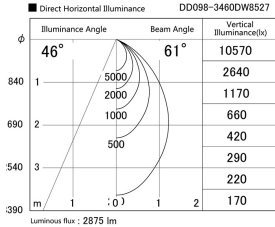

Item no. DD098-3460DW8527

Series Name: Φ 150 Spark

Dark Mirror Reflector

Installation	Recessed mount
Type	
Fixture wattage	33.8W
Beam angle	61 deg
Color Temp.	2700K
CRI	Ra>85
Luminous	2876 lm
Body	Die-cast aluminum alloy
Body finish	N/A
Trim finish	White
Reflector finish	Dark Mirror
IP Rate	IP20
Light source	COB module
Input Voltage	AC220~240V
Dimming Type	Non-Dimmable
Certificate	CE, CCC
Cut Hole	150mm

Height (Weight)	
65.3W	152 (1.5kg)
48.5W	152 (1.5kg)
44.3W	132 (1.3kg)
33.8W	132 (1.3kg)
30.3W	132 (1.3kg)
23.0W	102 (1.0kg)