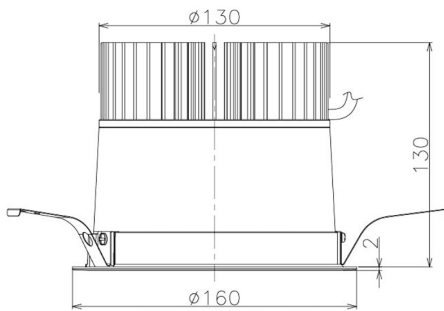

Item no. DD098-3460DW8527

Series Name: Φ 150 Spark

Dark Mirror Reflector

Installation	Recessed mount
Type	Φ 150 Spark
Fixture wattage	33.8W
Beam angle	61 deg
Color Temp.	2700K
CRI	Ra>85
Luminous	2876 lm
Body	Die-cast aluminum alloy
Body finish	N/A
Trim finish	White
Reflector finish	Dark Mirror
IP Rate	IP20
Light source	COB module
Input Voltage	AC220~240V
Dimming Type	Non-Dimmable
Certificate	CE, CCC
Cut Hole	150mm

Height (Weight)	
65.3W	152 (1.5kg)
48.5W	152 (1.5kg)
44.3W	132 (1.3kg)
33.8W	132 (1.3kg)
30.3W	132 (1.3kg)
23.0W	102 (1.0kg)