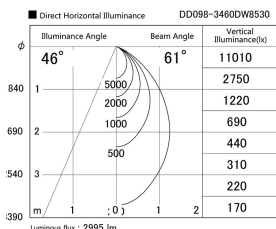

Item no. DD098-3460DW8530

Series Name:  $\Phi$ 150 Spark

Dark Mirror Reflector

Installation	Recessed mount
Type	
Fixture wattage	33.8W
Beam angle	61 deg
Color Temp.	3000K
CRI	Ra>85
Luminous	2995 lm
Body	Die-cast aluminum alloy
Body finish	N/A
Trim finish	White
Reflector finish	Dark Mirror
IP Rate	IP20
Light source	COB module
Input Voltage	AC220~240V
Dimming Type	Non-Dimmable
Certificate	CE, CCC
Cut Hole	150mm

Height (Weight)	
65.3W	152 (1.5kg)
48.5W	152 (1.5kg)
44.3W	132 (1.3kg)
33.8W	132 (1.3kg)
30.3W	132 (1.3kg)
23.0W	102 (1.0kg)