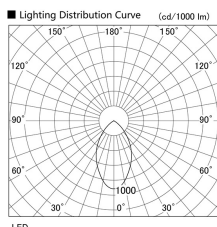

Item no. DD098-3460DW8530

Series Name:  $\Phi$ 150 Spark

Dark Mirror Reflector

Installation	Recessed mount
Type	
Fixture wattage	33.8W
Beam angle	61 deg
Color Temp.	3000K
CRI	Ra>85
Luminous	2995 lm
Body	Die-cast aluminum alloy
Body finish	N/A
Trim finish	White
Reflector finish	Dark Mirror
IP Rate	IP20
Light source	COB module
Input Voltage	AC220~240V
Dimming Type	Non-Dimmable
Certificate	CE, CCC
Cut Hole	150mm

Height (Weight)	
65.3W	152 (1.5kg)
48.5W	152 (1.5kg)
44.3W	132 (1.3kg)
33.8W	132 (1.3kg)
30.3W	132 (1.3kg)
23.0W	102 (1.0kg)