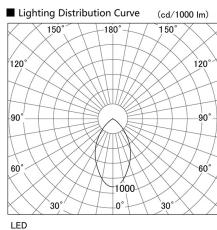

Item no. DD098-3460DW8530

Series Name:  $\Phi$ 150 Spark

Dark Mirror Reflector

Installation	Recessed mount
Type	$\Phi$ 150 Spark
Fixture wattage	33.8W
Beam angle	61 deg
Color Temp.	3000K
CRI	Ra>85
Luminous	2995 lm
Body	Die-cast aluminum alloy
Body finish	N/A
Trim finish	White
Reflector finish	Dark Mirror
IP Rate	IP20
Light source	COB module
Input Voltage	AC220~240V
Dimming Type	Non-Dimmable
Certificate	CE, CCC
Cut Hole	150mm

Height (Weight)	
65.3W	152 (1.5kg)
48.5W	152 (1.5kg)
44.3W	132 (1.3kg)
33.8W	132 (1.3kg)
30.3W	132 (1.3kg)
23.0W	102 (1.0kg)