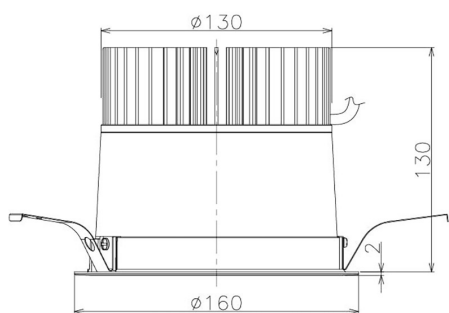

Item no. DD098-3460DW8530

Series Name:  $\Phi$ 150 Spark

Dark Mirror Reflector

Installation	Recessed mount
Type	
Fixture wattage	33.8W
Beam angle	61 deg
Color Temp.	3000K
CRI	Ra>85
Luminous	2995 lm
Body	Die-cast aluminum alloy
Body finish	N/A
Trim finish	White
Reflector finish	Dark Mirror
IP Rate	IP20
Light source	COB module
Input Voltage	AC220~240V
Dimming Type	Non-Dimmable
Certificate	CE, CCC
Cut Hole	150mm

Height (Weight)	
65.3W	152 (1.5kg)
48.5W	152 (1.5kg)
44.3W	132 (1.3kg)
33.8W	132 (1.3kg)
30.3W	132 (1.3kg)
23.0W	102 (1.0kg)