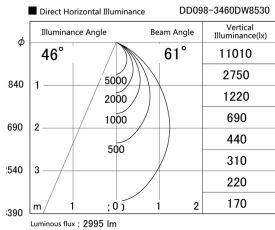

Item no. DD098-3460DW8530

Series Name:  $\Phi$ 150 Spark

Dark Mirror Reflector

Installation	Recessed mount
Type	$\Phi$ 150 Spark
Fixture wattage	33.8W
Beam angle	61 deg
Color Temp.	3000K
CRI	Ra>85
Luminous	2995 lm
Body	Die-cast aluminum alloy
Body finish	N/A
Trim finish	White
Reflector finish	Dark Mirror
IP Rate	IP20
Light source	COB module
Input Voltage	AC220~240V
Dimming Type	Non-Dimmable
Certificate	CE, CCC
Cut Hole	150mm

Height (Weight)	
65.3W	152 (1.5kg)
48.5W	152 (1.5kg)
44.3W	132 (1.3kg)
33.8W	132 (1.3kg)
30.3W	132 (1.3kg)
23.0W	102 (1.0kg)