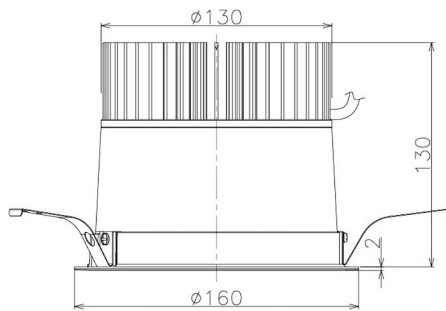

Item no. DD098-3460DW8530

Series Name:  $\Phi$ 150 Spark

Dark Mirror Reflector

Installation	Recessed mount
Type	$\Phi$ 150 Spark
Fixture wattage	33.8W
Beam angle	61 deg
Color Temp.	3000K
CRI	Ra>85
Luminous	2995 lm
Body	Die-cast aluminum alloy
Body finish	N/A
Trim finish	White
Reflector finish	Dark Mirror
IP Rate	IP20
Light source	COB module
Input Voltage	AC220~240V
Dimming Type	Non-Dimmable
Certificate	CE, CCC
Cut Hole	150mm

Height (Weight)	
65.3W	152 (1.5kg)
48.5W	152 (1.5kg)
44.3W	132 (1.3kg)
33.8W	132 (1.3kg)
30.3W	132 (1.3kg)
23.0W	102 (1.0kg)