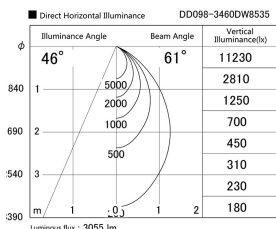

Item no. DD098-3460DW8535

Series Name:  $\Phi$ 150 Spark

Dark Mirror Reflector

Installation	Recessed mount
Type	
Fixture wattage	33.8W
Beam angle	61 deg
Color Temp.	3500K
CRI	Ra>85
Luminous	3055 lm
Body	Die-cast aluminum alloy
Body finish	N/A
Trim finish	White
Reflector finish	Dark Mirror
IP Rate	IP20
Light source	COB module
Input Voltage	AC220~240V
Dimming Type	Non-Dimmable
Certificate	CE, CCC
Cut Hole	150mm

Height (Weight)	
65.3W	152 (1.5kg)
48.5W	152 (1.5kg)
44.3W	132 (1.3kg)
33.8W	132 (1.3kg)
30.3W	132 (1.3kg)
23.0W	102 (1.0kg)