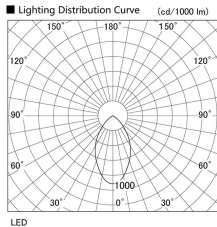

Item no. DD098-3460DW8535

Series Name: Φ 150 Spark

Dark Mirror Reflector

Installation	Recessed mount
Type	Φ 150 Spark
Fixture wattage	33.8W
Beam angle	61 deg
Color Temp.	3500K
CRI	Ra>85
Luminous	3055 lm
Body	Die-cast aluminum alloy
Body finish	N/A
Trim finish	White
Reflector finish	Dark Mirror
IP Rate	IP20
Light source	COB module
Input Voltage	AC220~240V
Dimming Type	Non-Dimmable
Certificate	CE, CCC
Cut Hole	150mm

Height (Weight)	
65.3W	152 (1.5kg)
48.5W	152 (1.5kg)
44.3W	132 (1.3kg)
33.8W	132 (1.3kg)
30.3W	132 (1.3kg)
23.0W	102 (1.0kg)