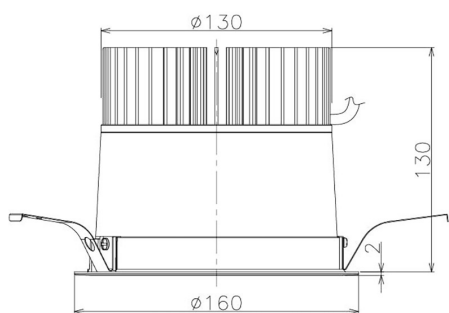

Item no. DD098-3460DW8535

Series Name:  $\Phi$ 150 Spark

Dark Mirror Reflector

Installation	Recessed mount
Type	
Fixture wattage	33.8W
Beam angle	61 deg
Color Temp.	3500K
CRI	Ra>85
Luminous	3055 lm
Body	Die-cast aluminum alloy
Body finish	N/A
Trim finish	White
Reflector finish	Dark Mirror
IP Rate	IP20
Light source	COB module
Input Voltage	AC220~240V
Dimming Type	Non-Dimmable
Certificate	CE, CCC
Cut Hole	150mm

Height (Weight)	
65.3W	152 (1.5kg)
48.5W	152 (1.5kg)
44.3W	132 (1.3kg)
33.8W	132 (1.3kg)
30.3W	132 (1.3kg)
23.0W	102 (1.0kg)