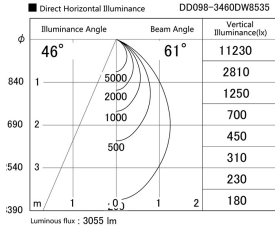

Item no. DD098-3460DW8535

Series Name: Φ 150 Spark

Dark Mirror Reflector

Installation	Recessed mount
Type	Φ 150 Spark
Fixture wattage	33.8W
Beam angle	61 deg
Color Temp.	3500K
CRI	Ra>85
Luminous	3055 lm
Body	Die-cast aluminum alloy
Body finish	N/A
Trim finish	White
Reflector finish	Dark Mirror
IP Rate	IP20
Light source	COB module
Input Voltage	AC220~240V
Dimming Type	Non-Dimmable
Certificate	CE, CCC
Cut Hole	150mm

Height (Weight)	
65.3W	152 (1.5kg)
48.5W	152 (1.5kg)
44.3W	132 (1.3kg)
33.8W	132 (1.3kg)
30.3W	132 (1.3kg)
23.0W	102 (1.0kg)