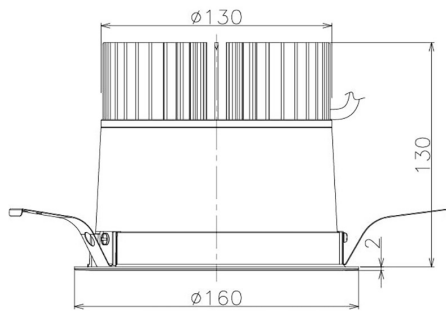

Item no. DD098-3460DW8535

Series Name: Φ 150 Spark

Dark Mirror Reflector

Installation	Recessed mount
Type	Φ 150 Spark
Fixture wattage	33.8W
Beam angle	61 deg
Color Temp.	3500K
CRI	Ra>85
Luminous	3055 lm
Body	Die-cast aluminum alloy
Body finish	N/A
Trim finish	White
Reflector finish	Dark Mirror
IP Rate	IP20
Light source	COB module
Input Voltage	AC220~240V
Dimming Type	Non-Dimmable
Certificate	CE, CCC
Cut Hole	150mm

Height (Weight)	
65.3W	152 (1.5kg)
48.5W	152 (1.5kg)
44.3W	132 (1.3kg)
33.8W	132 (1.3kg)
30.3W	132 (1.3kg)
23.0W	102 (1.0kg)