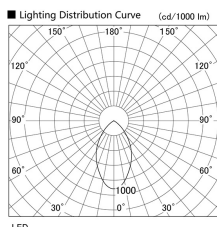

Item no. DD098-3460DW8535

Series Name:  $\Phi$ 150 Spark

Dark Mirror Reflector

Installation	Recessed mount
Type	
Fixture wattage	33.8W
Beam angle	61 deg
Color Temp.	3500K
CRI	Ra>85
Luminous	3055 lm
Body	Die-cast aluminum alloy
Body finish	N/A
Trim finish	White
Reflector finish	Dark Mirror
IP Rate	IP20
Light source	COB module
Input Voltage	AC220~240V
Dimming Type	Non-Dimmable
Certificate	CE, CCC
Cut Hole	150mm

Height (Weight)	
65.3W	152 (1.5kg)
48.5W	152 (1.5kg)
44.3W	132 (1.3kg)
33.8W	132 (1.3kg)
30.3W	132 (1.3kg)
23.0W	102 (1.0kg)