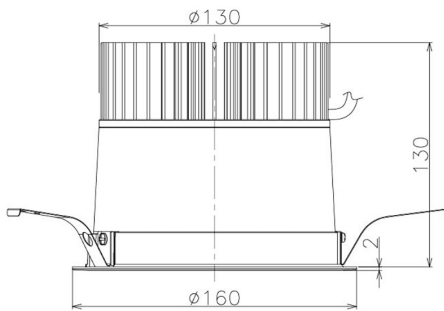

Item no. DD098-3460DW8540

Series Name: Φ 150 Spark

Dark Mirror Reflector

Installation	Recessed mount
Type	Φ 150 Spark
Fixture wattage	33.8W
Beam angle	61 deg
Color Temp.	4000K
CRI	Ra>85
Luminous	3085 lm
Body	Die-cast aluminum alloy
Body finish	N/A
Trim finish	White
Reflector finish	Dark Mirror
IP Rate	IP20
Light source	COB module
Input Voltage	AC220~240V
Dimming Type	Non-Dimmable
Certificate	CE, CCC
Cut Hole	150mm

Height (Weight)	
65.3W	152 (1.5kg)
48.5W	152 (1.5kg)
44.3W	132 (1.3kg)
33.8W	132 (1.3kg)
30.3W	132 (1.3kg)
23.0W	102 (1.0kg)