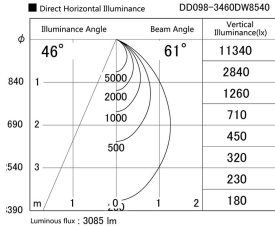

Item no. DD098-3460DW8540

Series Name: Φ 150 Spark

Dark Mirror Reflector

Installation	Recessed mount
Type	Φ 150 Spark
Fixture wattage	33.8W
Beam angle	61 deg
Color Temp.	4000K
CRI	Ra>85
Luminous	3085 lm
Body	Die-cast aluminum alloy
Body finish	N/A
Trim finish	White
Reflector finish	Dark Mirror
IP Rate	IP20
Light source	COB module
Input Voltage	AC220~240V
Dimming Type	Non-Dimmable
Certificate	CE, CCC
Cut Hole	150mm

Height (Weight)	
65.3W	152 (1.5kg)
48.5W	152 (1.5kg)
44.3W	132 (1.3kg)
33.8W	132 (1.3kg)
30.3W	132 (1.3kg)
23.0W	102 (1.0kg)