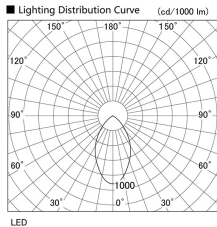

Item no. DD098-3460DW8540

Series Name: Φ 150 Spark

Dark Mirror Reflector

Installation	Recessed mount
Type	Φ 150 Spark
Fixture wattage	33.8W
Beam angle	61 deg
Color Temp.	4000K
CRI	Ra>85
Luminous	3085 lm
Body	Die-cast aluminum alloy
Body finish	N/A
Trim finish	White
Reflector finish	Dark Mirror
IP Rate	IP20
Light source	COB module
Input Voltage	AC220~240V
Dimming Type	Non-Dimmable
Certificate	CE, CCC
Cut Hole	150mm

Height (Weight)	
65.3W	152 (1.5kg)
48.5W	152 (1.5kg)
44.3W	132 (1.3kg)
33.8W	132 (1.3kg)
30.3W	132 (1.3kg)
23.0W	102 (1.0kg)