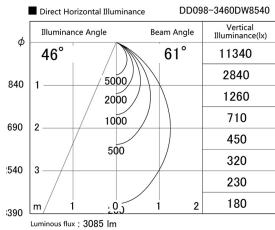

Item no. DD098-3460DW8540

Series Name: Φ 150 Spark

Dark Mirror Reflector

Installation	Recessed mount
Type	
Fixture wattage	33.8W
Beam angle	61 deg
Color Temp.	4000K
CRI	Ra>85
Luminous	3085 lm
Body	Die-cast aluminum alloy
Body finish	N/A
Trim finish	White
Reflector finish	Dark Mirror
IP Rate	IP20
Light source	COB module
Input Voltage	AC220~240V
Dimming Type	Non-Dimmable
Certificate	CE, CCC
Cut Hole	150mm

Height (Weight)	
65.3W	152 (1.5kg)
48.5W	152 (1.5kg)
44.3W	132 (1.3kg)
33.8W	132 (1.3kg)
30.3W	132 (1.3kg)
23.0W	102 (1.0kg)