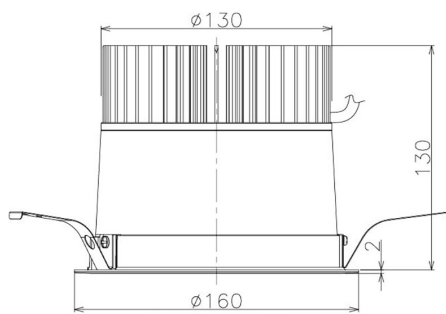

Item no. DD098-3460DW8540

Series Name: Φ 150 Spark

Dark Mirror Reflector

Installation	Recessed mount
Type	
Fixture wattage	33.8W
Beam angle	61 deg
Color Temp.	4000K
CRI	Ra>85
Luminous	3085 lm
Body	Die-cast aluminum alloy
Body finish	N/A
Trim finish	White
Reflector finish	Dark Mirror
IP Rate	IP20
Light source	COB module
Input Voltage	AC220~240V
Dimming Type	Non-Dimmable
Certificate	CE, CCC
Cut Hole	150mm

Height (Weight)	
65.3W	152 (1.5kg)
48.5W	152 (1.5kg)
44.3W	132 (1.3kg)
33.8W	132 (1.3kg)
30.3W	132 (1.3kg)
23.0W	102 (1.0kg)