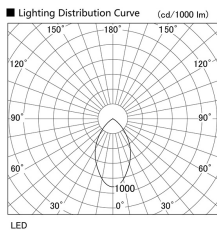

Item no. DD098-3460DW8540

Series Name: Φ 150 Spark

Dark Mirror Reflector

Installation	Recessed mount
Type	
Fixture wattage	33.8W
Beam angle	61 deg
Color Temp.	4000K
CRI	Ra>85
Luminous	3085 lm
Body	Die-cast aluminum alloy
Body finish	N/A
Trim finish	White
Reflector finish	Dark Mirror
IP Rate	IP20
Light source	COB module
Input Voltage	AC220~240V
Dimming Type	Non-Dimmable
Certificate	CE, CCC
Cut Hole	150mm

Height (Weight)	
65.3W	152 (1.5kg)
48.5W	152 (1.5kg)
44.3W	132 (1.3kg)
33.8W	132 (1.3kg)
30.3W	132 (1.3kg)
23.0W	102 (1.0kg)