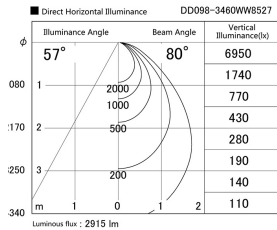

Item no. DD098-3460WW8527

Series Name:  $\Phi$ 150 Spark

White Reflector

Installation	Recessed mount
Type	$\Phi$ 150 Spark
Fixture wattage	33.8W
Beam angle	80 deg
Color Temp.	2700K
CRI	Ra>85
Luminous	2915 lm
Body	Die-cast aluminum alloy
Body finish	N/A
Trim finish	White
Reflector finish	White
IP Rate	IP20
Light source	COB module
Input Voltage	AC220~240V
Dimming Type	Non-Dimmable
Certificate	CE, CCC
Cut Hole	150mm

Height (Weight)	
65.3W	152 (1.5kg)
48.5W	152 (1.5kg)
44.3W	132 (1.3kg)
33.8W	132 (1.3kg)
30.3W	132 (1.3kg)
23.0W	102 (1.0kg)