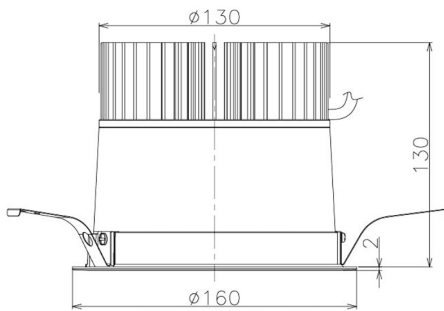

Item no. DD098-3460WW8527

Series Name:  $\Phi$ 150 Spark

White Reflector

Installation	Recessed mount
Type	$\Phi$ 150 Spark
Fixture wattage	33.8W
Beam angle	80 deg
Color Temp.	2700K
CRI	Ra>85
Luminous	2915 lm
Body	Die-cast aluminum alloy
Body finish	N/A
Trim finish	White
Reflector finish	White
IP Rate	IP20
Light source	COB module
Input Voltage	AC220~240V
Dimming Type	Non-Dimmable
Certificate	CE, CCC
Cut Hole	150mm

Height (Weight)	
65.3W	152 (1.5kg)
48.5W	152 (1.5kg)
44.3W	132 (1.3kg)
33.8W	132 (1.3kg)
30.3W	132 (1.3kg)
23.0W	102 (1.0kg)