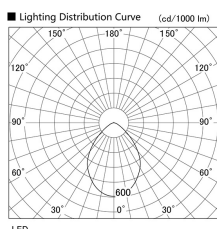

Item no. DD098-3460WW8527

Series Name:  $\Phi$ 150 Spark

White Reflector

Installation	Recessed mount
Type	
Fixture wattage	33.8W
Beam angle	80 deg
Color Temp.	2700K
CRI	Ra>85
Luminous	2915 lm
Body	Die-cast aluminum alloy
Body finish	N/A
Trim finish	White
Reflector finish	White
IP Rate	IP20
Light source	COB module
Input Voltage	AC220~240V
Dimming Type	Non-Dimmable
Certificate	CE, CCC
Cut Hole	150mm

Height (Weight)	
65.3W	152 (1.5kg)
48.5W	152 (1.5kg)
44.3W	132 (1.3kg)
33.8W	132 (1.3kg)
30.3W	132 (1.3kg)
23.0W	102 (1.0kg)