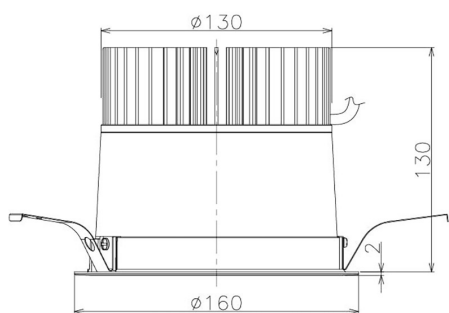

Item no. DD098-3460WW8527

Series Name:  $\Phi$ 150 Spark

White Reflector

Installation	Recessed mount
Type	
Fixture wattage	33.8W
Beam angle	80 deg
Color Temp.	2700K
CRI	Ra>85
Luminous	2915 lm
Body	Die-cast aluminum alloy
Body finish	N/A
Trim finish	White
Reflector finish	White
IP Rate	IP20
Light source	COB module
Input Voltage	AC220~240V
Dimming Type	Non-Dimmable
Certificate	CE, CCC
Cut Hole	150mm

Height (Weight)	
65.3W	152 (1.5kg)
48.5W	152 (1.5kg)
44.3W	132 (1.3kg)
33.8W	132 (1.3kg)
30.3W	132 (1.3kg)
23.0W	102 (1.0kg)