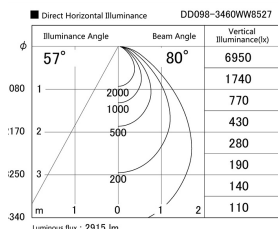

Item no. DD098-3460WW8527

Series Name:  $\Phi$ 150 Spark

White Reflector

Installation	Recessed mount
Type	
Fixture wattage	33.8W
Beam angle	80 deg
Color Temp.	2700K
CRI	Ra>85
Luminous	2915 lm
Body	Die-cast aluminum alloy
Body finish	N/A
Trim finish	White
Reflector finish	White
IP Rate	IP20
Light source	COB module
Input Voltage	AC220~240V
Dimming Type	Non-Dimmable
Certificate	CE, CCC
Cut Hole	150mm

Height (Weight)	
65.3W	152 (1.5kg)
48.5W	152 (1.5kg)
44.3W	132 (1.3kg)
33.8W	132 (1.3kg)
30.3W	132 (1.3kg)
23.0W	102 (1.0kg)