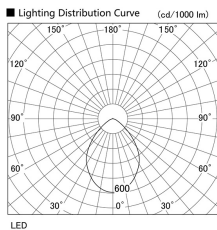

Item no. DD098-3460WW8527

Series Name:  $\Phi$ 150 Spark

White Reflector

Installation	Recessed mount
Type	$\Phi$ 150 Spark
Fixture wattage	33.8W
Beam angle	80 deg
Color Temp.	2700K
CRI	Ra>85
Luminous	2915 lm
Body	Die-cast aluminum alloy
Body finish	N/A
Trim finish	White
Reflector finish	White
IP Rate	IP20
Light source	COB module
Input Voltage	AC220~240V
Dimming Type	Non-Dimmable
Certificate	CE, CCC
Cut Hole	150mm

Height (Weight)	
65.3W	152 (1.5kg)
48.5W	152 (1.5kg)
44.3W	132 (1.3kg)
33.8W	132 (1.3kg)
30.3W	132 (1.3kg)
23.0W	102 (1.0kg)