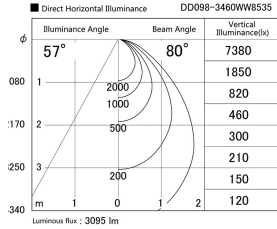

Item no. DD098-3460WW8535

Series Name:  $\Phi$ 150 Spark

White Reflector

Installation	Recessed mount
Type	$\Phi$ 150 Spark
Fixture wattage	33.8W
Beam angle	80 deg
Color Temp.	3500K
CRI	Ra>85
Luminous	3097 lm
Body	Die-cast aluminum alloy
Body finish	N/A
Trim finish	White
Reflector finish	White
IP Rate	IP20
Light source	COB module
Input Voltage	AC220~240V
Dimming Type	Non-Dimmable
Certificate	CE, CCC
Cut Hole	150mm

Height (Weight)	
65.3W	152 (1.5kg)
48.5W	152 (1.5kg)
44.3W	132 (1.3kg)
33.8W	132 (1.3kg)
30.3W	132 (1.3kg)
23.0W	102 (1.0kg)