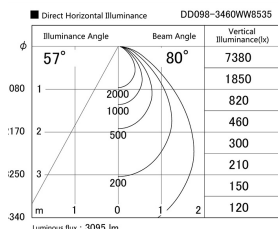

Item no. DD098-3460WW8535

Series Name: Φ 150 Spark

White Reflector

Installation	Recessed mount
Type	
Fixture wattage	33.8W
Beam angle	80 deg
Color Temp.	3500K
CRI	Ra>85
Luminous	3097 lm
Body	Die-cast aluminum alloy
Body finish	N/A
Trim finish	White
Reflector finish	White
IP Rate	IP20
Light source	COB module
Input Voltage	AC220~240V
Dimming Type	Non-Dimmable
Certificate	CE, CCC
Cut Hole	150mm

Height (Weight)	
65.3W	152 (1.5kg)
48.5W	152 (1.5kg)
44.3W	132 (1.3kg)
33.8W	132 (1.3kg)
30.3W	132 (1.3kg)
23.0W	102 (1.0kg)