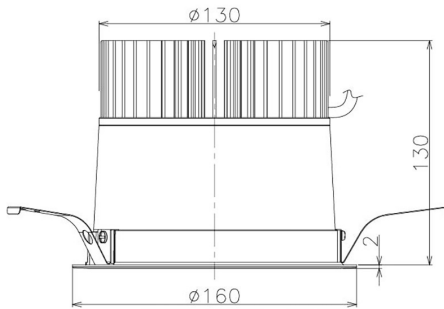

Item no. DD098-3460WW8535

Series Name:  $\Phi$ 150 Spark

White Reflector

Installation	Recessed mount
Type	$\Phi$ 150 Spark
Fixture wattage	33.8W
Beam angle	80 deg
Color Temp.	3500K
CRI	Ra>85
Luminous	3097 lm
Body	Die-cast aluminum alloy
Body finish	N/A
Trim finish	White
Reflector finish	White
IP Rate	IP20
Light source	COB module
Input Voltage	AC220~240V
Dimming Type	Non-Dimmable
Certificate	CE, CCC
Cut Hole	150mm

Height (Weight)	
65.3W	152 (1.5kg)
48.5W	152 (1.5kg)
44.3W	132 (1.3kg)
33.8W	132 (1.3kg)
30.3W	132 (1.3kg)
23.0W	102 (1.0kg)