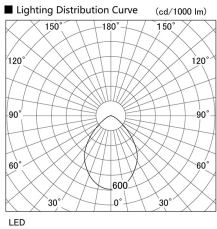

Item no. DD098-3460WW8535

Series Name:  $\Phi$ 150 Spark

White Reflector

Installation	Recessed mount
Type	$\Phi$ 150 Spark
Fixture wattage	33.8W
Beam angle	80 deg
Color Temp.	3500K
CRI	Ra>85
Luminous	3097 lm
Body	Die-cast aluminum alloy
Body finish	N/A
Trim finish	White
Reflector finish	White
IP Rate	IP20
Light source	COB module
Input Voltage	AC220~240V
Dimming Type	Non-Dimmable
Certificate	CE, CCC
Cut Hole	150mm

Height (Weight)	
65.3W	152 (1.5kg)
48.5W	152 (1.5kg)
44.3W	132 (1.3kg)
33.8W	132 (1.3kg)
30.3W	132 (1.3kg)
23.0W	102 (1.0kg)