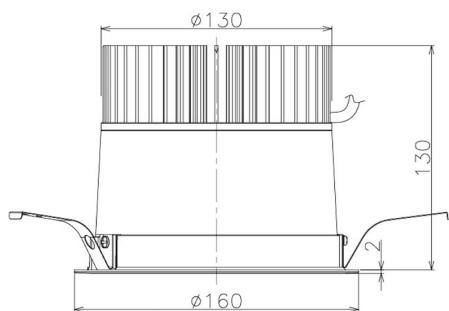

Item no. DD098-3460WW8535

Series Name: Φ 150 Spark

White Reflector

Installation	Recessed mount
Type	
Fixture wattage	33.8W
Beam angle	80 deg
Color Temp.	3500K
CRI	Ra>85
Luminous	3097 lm
Body	Die-cast aluminum alloy
Body finish	N/A
Trim finish	White
Reflector finish	White
IP Rate	IP20
Light source	COB module
Input Voltage	AC220~240V
Dimming Type	Non-Dimmable
Certificate	CE, CCC
Cut Hole	150mm

Height (Weight)	
65.3W	152 (1.5kg)
48.5W	152 (1.5kg)
44.3W	132 (1.3kg)
33.8W	132 (1.3kg)
30.3W	132 (1.3kg)
23.0W	102 (1.0kg)