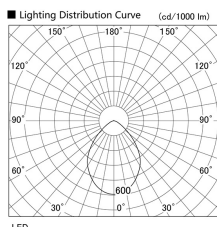

Item no. DD098-3460WW8535

Series Name: Φ 150 Spark

White Reflector

Installation	Recessed mount
Type	
Fixture wattage	33.8W
Beam angle	80 deg
Color Temp.	3500K
CRI	Ra>85
Luminous	3097 lm
Body	Die-cast aluminum alloy
Body finish	N/A
Trim finish	White
Reflector finish	White
IP Rate	IP20
Light source	COB module
Input Voltage	AC220~240V
Dimming Type	Non-Dimmable
Certificate	CE, CCC
Cut Hole	150mm

Height (Weight)	
65.3W	152 (1.5kg)
48.5W	152 (1.5kg)
44.3W	132 (1.3kg)
33.8W	132 (1.3kg)
30.3W	132 (1.3kg)
23.0W	102 (1.0kg)