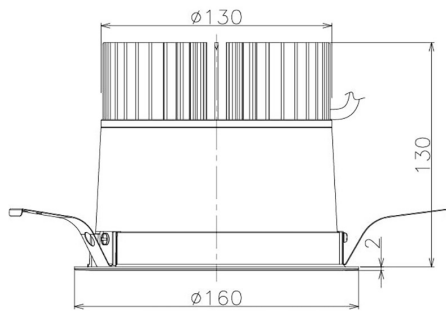

Item no. DD098-3460WW8540

Series Name: Φ 150 Spark

White Reflector

Installation	Recessed mount
Type	
Fixture wattage	33.8W
Beam angle	80 deg
Color Temp.	4000K
CRI	Ra>85
Luminous	3127 lm
Body	Die-cast aluminum alloy
Body finish	N/A
Trim finish	White
Reflector finish	White
IP Rate	IP20
Light source	COB module
Input Voltage	AC220~240V
Dimming Type	Non-Dimmable
Certificate	CE, CCC
Cut Hole	150mm

Height (Weight)	
65.3W	152 (1.5kg)
48.5W	152 (1.5kg)
44.3W	132 (1.3kg)
33.8W	132 (1.3kg)
30.3W	132 (1.3kg)
23.0W	102 (1.0kg)