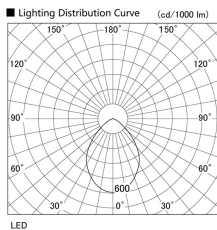

Item no. DD098-3460WW8540

Series Name: Φ 150 Spark

White Reflector

Installation	Recessed mount
Type	
Fixture wattage	33.8W
Beam angle	80 deg
Color Temp.	4000K
CRI	Ra>85
Luminous	3127 lm
Body	Die-cast aluminum alloy
Body finish	N/A
Trim finish	White
Reflector finish	White
IP Rate	IP20
Light source	COB module
Input Voltage	AC220~240V
Dimming Type	Non-Dimmable
Certificate	CE, CCC
Cut Hole	150mm

Height (Weight)	
65.3W	152 (1.5kg)
48.5W	152 (1.5kg)
44.3W	132 (1.3kg)
33.8W	132 (1.3kg)
30.3W	132 (1.3kg)
23.0W	102 (1.0kg)