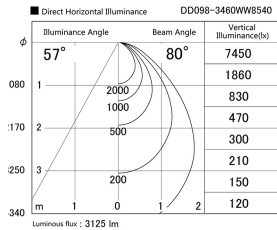

Item no. DD098-3460WW8540

Series Name: Φ 150 Spark

White Reflector

Installation	Recessed mount
Type	
Fixture wattage	33.8W
Beam angle	80 deg
Color Temp.	4000K
CRI	Ra>85
Luminous	3127 lm
Body	Die-cast aluminum alloy
Body finish	N/A
Trim finish	White
Reflector finish	White
IP Rate	IP20
Light source	COB module
Input Voltage	AC220~240V
Dimming Type	Non-Dimmable
Certificate	CE, CCC
Cut Hole	150mm

Height (Weight)	
65.3W	152 (1.5kg)
48.5W	152 (1.5kg)
44.3W	132 (1.3kg)
33.8W	132 (1.3kg)
30.3W	132 (1.3kg)
23.0W	102 (1.0kg)