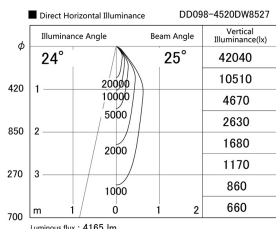

Item no. DD098-4520DW8527

Series Name:  $\Phi$ 150 Spark

Dark Mirror Reflector

|                  |                         |
|------------------|-------------------------|
| Installation     | Recessed mount          |
| Type             |                         |
| Fixture wattage  | 44.3W                   |
| Beam angle       | 25 deg                  |
| Color Temp.      | 2700K                   |
| CRI              | Ra>85                   |
| Luminous         | 4167 lm                 |
| Body             | Die-cast aluminum alloy |
| Body finish      | N/A                     |
| Trim finish      | White                   |
| Reflector finish | Dark Mirror             |
| IP Rate          | IP20                    |
| Light source     | COB module              |
| Input Voltage    | AC220~240V              |
| Dimming Type     | Non-Dimmable            |
| Certificate      | CE, CCC                 |
| Cut Hole         | 150mm                   |

| Height (Weight) |             |
|-----------------|-------------|
| 65.3W           | 152 (1.5kg) |
| 48.5W           | 152 (1.5kg) |
| 44.3W           | 132 (1.3kg) |
| 33.8W           | 132 (1.3kg) |
| 30.3W           | 132 (1.3kg) |
| 23.0W           | 102 (1.0kg) |