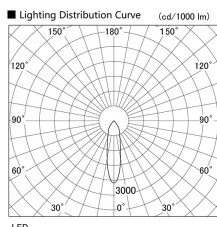

Item no. DD098-4520DW8527

Series Name:  $\Phi$ 150 Spark

Dark Mirror Reflector

|                  |                         |
|------------------|-------------------------|
| Installation     | Recessed mount          |
| Type             |                         |
| Fixture wattage  | 44.3W                   |
| Beam angle       | 25 deg                  |
| Color Temp.      | 2700K                   |
| CRI              | Ra>85                   |
| Luminous         | 4167 lm                 |
| Body             | Die-cast aluminum alloy |
| Body finish      | N/A                     |
| Trim finish      | White                   |
| Reflector finish | Dark Mirror             |
| IP Rate          | IP20                    |
| Light source     | COB module              |
| Input Voltage    | AC220~240V              |
| Dimming Type     | Non-Dimmable            |
| Certificate      | CE, CCC                 |
| Cut Hole         | 150mm                   |

| Height (Weight) |             |
|-----------------|-------------|
| 65.3W           | 152 (1.5kg) |
| 48.5W           | 152 (1.5kg) |
| 44.3W           | 132 (1.3kg) |
| 33.8W           | 132 (1.3kg) |
| 30.3W           | 132 (1.3kg) |
| 23.0W           | 102 (1.0kg) |