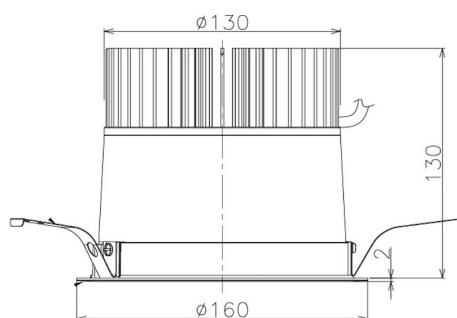

Item no. DD098-4520DW8527

Series Name:  $\Phi$ 150 Spark

Dark Mirror Reflector

|                  |                         |
|------------------|-------------------------|
| Installation     | Recessed mount          |
| Type             |                         |
| Fixture wattage  | 44.3W                   |
| Beam angle       | 25 deg                  |
| Color Temp.      | 2700K                   |
| CRI              | Ra>85                   |
| Luminous         | 4167 lm                 |
| Body             | Die-cast aluminum alloy |
| Body finish      | N/A                     |
| Trim finish      | White                   |
| Reflector finish | Dark Mirror             |
| IP Rate          | IP20                    |
| Light source     | COB module              |
| Input Voltage    | AC220~240V              |
| Dimming Type     | Non-Dimmable            |
| Certificate      | CE, CCC                 |
| Cut Hole         | 150mm                   |

| Height (Weight) |             |
|-----------------|-------------|
| 65.3W           | 152 (1.5kg) |
| 48.5W           | 152 (1.5kg) |
| 44.3W           | 132 (1.3kg) |
| 33.8W           | 132 (1.3kg) |
| 30.3W           | 132 (1.3kg) |
| 23.0W           | 102 (1.0kg) |