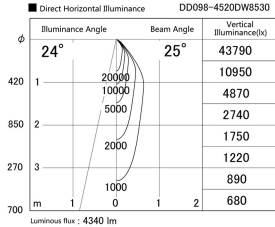

Item no. DD098-4520DW8530

Series Name: Φ 150 Spark

Dark Mirror Reflector

Installation	Recessed mount
Type	
Fixture wattage	44.3W
Beam angle	25 deg
Color Temp.	3000K
CRI	Ra>85
Luminous	4341 lm
Body	Die-cast aluminum alloy
Body finish	N/A
Trim finish	White
Reflector finish	Dark Mirror
IP Rate	IP20
Light source	COB module
Input Voltage	AC220~240V
Dimming Type	Non-Dimmable
Certificate	CE, CCC
Cut Hole	150mm

Height (Weight)	
65.3W	152 (1.5kg)
48.5W	152 (1.5kg)
44.3W	132 (1.3kg)
33.8W	132 (1.3kg)
30.3W	132 (1.3kg)
23.0W	102 (1.0kg)