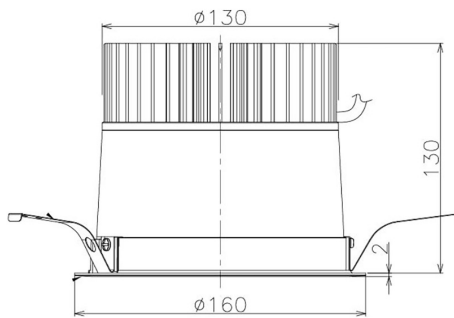

Item no. DD098-4520DW8530

Series Name: Φ 150 Spark

Dark Mirror Reflector

Installation	Recessed mount
Type	
Fixture wattage	44.3W
Beam angle	25 deg
Color Temp.	3000K
CRI	Ra>85
Luminous	4341 lm
Body	Die-cast aluminum alloy
Body finish	N/A
Trim finish	White
Reflector finish	Dark Mirror
IP Rate	IP20
Light source	COB module
Input Voltage	AC220~240V
Dimming Type	Non-Dimmable
Certificate	CE, CCC
Cut Hole	150mm

Height (Weight)	
65.3W	152 (1.5kg)
48.5W	152 (1.5kg)
44.3W	132 (1.3kg)
33.8W	132 (1.3kg)
30.3W	132 (1.3kg)
23.0W	102 (1.0kg)