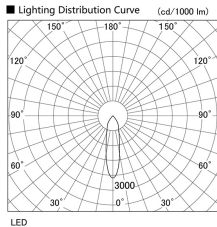

Item no. DD098-4520DW8530

Series Name: Φ 150 Spark

Dark Mirror Reflector

Installation	Recessed mount
Type	
Fixture wattage	44.3W
Beam angle	25 deg
Color Temp.	3000K
CRI	Ra>85
Luminous	4341 lm
Body	Die-cast aluminum alloy
Body finish	N/A
Trim finish	White
Reflector finish	Dark Mirror
IP Rate	IP20
Light source	COB module
Input Voltage	AC220~240V
Dimming Type	Non-Dimmable
Certificate	CE, CCC
Cut Hole	150mm

Height (Weight)	
65.3W	152 (1.5kg)
48.5W	152 (1.5kg)
44.3W	132 (1.3kg)
33.8W	132 (1.3kg)
30.3W	132 (1.3kg)
23.0W	102 (1.0kg)