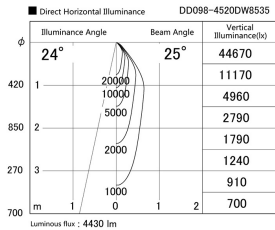

Item no. DD098-4520DW8535

Series Name: Φ 150 Spark

Dark Mirror Reflector

Installation	Recessed mount
Type	Φ 150 Spark
Fixture wattage	44.3W
Beam angle	25 deg
Color Temp.	3500K
CRI	Ra>85
Luminous	4428 lm
Body	Die-cast aluminum alloy
Body finish	N/A
Trim finish	White
Reflector finish	Dark Mirror
IP Rate	IP20
Light source	COB module
Input Voltage	AC220~240V
Dimming Type	Non-Dimmable
Certificate	CE, CCC
Cut Hole	150mm

Height (Weight)	
65.3W	152 (1.5kg)
48.5W	152 (1.5kg)
44.3W	132 (1.3kg)
33.8W	132 (1.3kg)
30.3W	132 (1.3kg)
23.0W	102 (1.0kg)