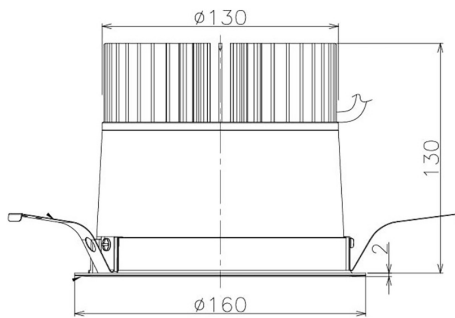

Item no. DD098-4520DW8535

Series Name:  $\Phi$ 150 Spark

Dark Mirror Reflector

Installation	Recessed mount
Type	
Fixture wattage	44.3W
Beam angle	25 deg
Color Temp.	3500K
CRI	Ra>85
Luminous	4428 lm
Body	Die-cast aluminum alloy
Body finish	N/A
Trim finish	White
Reflector finish	Dark Mirror
IP Rate	IP20
Light source	COB module
Input Voltage	AC220~240V
Dimming Type	Non-Dimmable
Certificate	CE, CCC
Cut Hole	150mm

Height (Weight)	
65.3W	152 (1.5kg)
48.5W	152 (1.5kg)
44.3W	132 (1.3kg)
33.8W	132 (1.3kg)
30.3W	132 (1.3kg)
23.0W	102 (1.0kg)