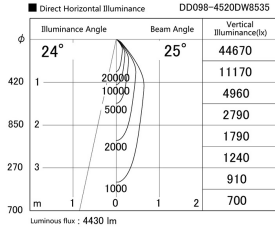

Item no. DD098-4520DW8535

Series Name:  $\Phi$ 150 Spark

Dark Mirror Reflector

Installation	Recessed mount
Type	
Fixture wattage	44.3W
Beam angle	25 deg
Color Temp.	3500K
CRI	Ra>85
Luminous	4428 lm
Body	Die-cast aluminum alloy
Body finish	N/A
Trim finish	White
Reflector finish	Dark Mirror
IP Rate	IP20
Light source	COB module
Input Voltage	AC220~240V
Dimming Type	Non-Dimmable
Certificate	CE, CCC
Cut Hole	150mm

Height (Weight)	
65.3W	152 (1.5kg)
48.5W	152 (1.5kg)
44.3W	132 (1.3kg)
33.8W	132 (1.3kg)
30.3W	132 (1.3kg)
23.0W	102 (1.0kg)