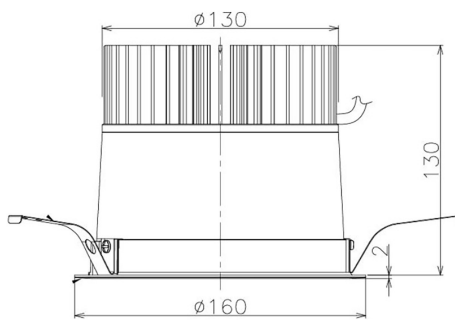

Item no. DD098-4520DW8535

Series Name: Φ 150 Spark

Dark Mirror Reflector

Installation	Recessed mount
Type	Φ 150 Spark
Fixture wattage	44.3W
Beam angle	25 deg
Color Temp.	3500K
CRI	Ra>85
Luminous	4428 lm
Body	Die-cast aluminum alloy
Body finish	N/A
Trim finish	White
Reflector finish	Dark Mirror
IP Rate	IP20
Light source	COB module
Input Voltage	AC220~240V
Dimming Type	Non-Dimmable
Certificate	CE, CCC
Cut Hole	150mm

Height (Weight)	
65.3W	152 (1.5kg)
48.5W	152 (1.5kg)
44.3W	132 (1.3kg)
33.8W	132 (1.3kg)
30.3W	132 (1.3kg)
23.0W	102 (1.0kg)