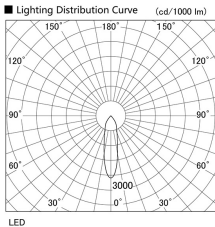

Item no. DD098-4520DW8535

Series Name:  $\Phi$ 150 Spark

Dark Mirror Reflector

Installation	Recessed mount
Type	
Fixture wattage	44.3W
Beam angle	25 deg
Color Temp.	3500K
CRI	Ra>85
Luminous	4428 lm
Body	Die-cast aluminum alloy
Body finish	N/A
Trim finish	White
Reflector finish	Dark Mirror
IP Rate	IP20
Light source	COB module
Input Voltage	AC220~240V
Dimming Type	Non-Dimmable
Certificate	CE, CCC
Cut Hole	150mm

Height (Weight)	
65.3W	152 (1.5kg)
48.5W	152 (1.5kg)
44.3W	132 (1.3kg)
33.8W	132 (1.3kg)
30.3W	132 (1.3kg)
23.0W	102 (1.0kg)