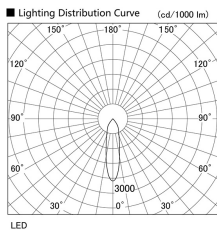

Item no. DD098-4520DW8535

Series Name: Φ 150 Spark

Dark Mirror Reflector

Installation	Recessed mount
Type	Φ 150 Spark
Fixture wattage	44.3W
Beam angle	25 deg
Color Temp.	3500K
CRI	Ra>85
Luminous	4428 lm
Body	Die-cast aluminum alloy
Body finish	N/A
Trim finish	White
Reflector finish	Dark Mirror
IP Rate	IP20
Light source	COB module
Input Voltage	AC220~240V
Dimming Type	Non-Dimmable
Certificate	CE, CCC
Cut Hole	150mm

Height (Weight)	
65.3W	152 (1.5kg)
48.5W	152 (1.5kg)
44.3W	132 (1.3kg)
33.8W	132 (1.3kg)
30.3W	132 (1.3kg)
23.0W	102 (1.0kg)