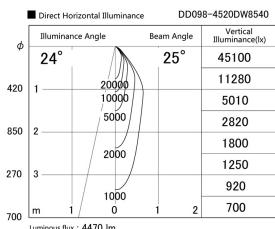

Item no. DD098-4520DW8540

Series Name: Φ 150 Spark

Dark Mirror Reflector

Installation	Recessed mount
Type	
Fixture wattage	44.3W
Beam angle	25 deg
Color Temp.	4000K
CRI	Ra>85
Luminous	4471 lm
Body	Die-cast aluminum alloy
Body finish	N/A
Trim finish	White
Reflector finish	Dark Mirror
IP Rate	IP20
Light source	COB module
Input Voltage	AC220~240V
Dimming Type	Non-Dimmable
Certificate	CE, CCC
Cut Hole	150mm

Height (Weight)	
65.3W	152 (1.5kg)
48.5W	152 (1.5kg)
44.3W	132 (1.3kg)
33.8W	132 (1.3kg)
30.3W	132 (1.3kg)
23.0W	102 (1.0kg)