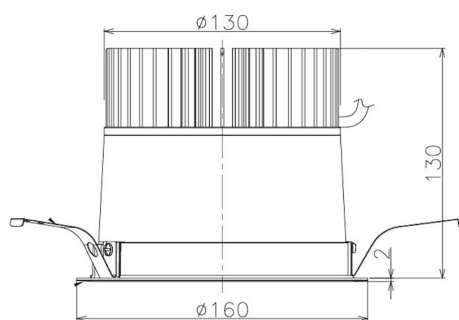

Item no. DD098-4520DW8540

Series Name: Φ 150 Spark

Dark Mirror Reflector

Installation	Recessed mount
Type	
Fixture wattage	44.3W
Beam angle	25 deg
Color Temp.	4000K
CRI	Ra>85
Luminous	4471 lm
Body	Die-cast aluminum alloy
Body finish	N/A
Trim finish	White
Reflector finish	Dark Mirror
IP Rate	IP20
Light source	COB module
Input Voltage	AC220~240V
Dimming Type	Non-Dimmable
Certificate	CE, CCC
Cut Hole	150mm

Height (Weight)	
65.3W	152 (1.5kg)
48.5W	152 (1.5kg)
44.3W	132 (1.3kg)
33.8W	132 (1.3kg)
30.3W	132 (1.3kg)
23.0W	102 (1.0kg)