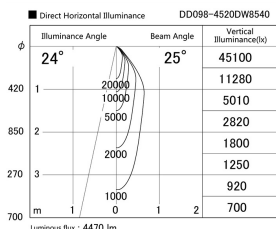

Item no. DD098-4520DW8540

Series Name:  $\Phi$ 150 Spark

Dark Mirror Reflector

Installation	Recessed mount
Type	$\Phi$ 150 Spark
Fixture wattage	44.3W
Beam angle	25 deg
Color Temp.	4000K
CRI	Ra>85
Luminous	4471 lm
Body	Die-cast aluminum alloy
Body finish	N/A
Trim finish	White
Reflector finish	Dark Mirror
IP Rate	IP20
Light source	COB module
Input Voltage	AC220~240V
Dimming Type	Non-Dimmable
Certificate	CE, CCC
Cut Hole	150mm

Height (Weight)	
65.3W	152 (1.5kg)
48.5W	152 (1.5kg)
44.3W	132 (1.3kg)
33.8W	132 (1.3kg)
30.3W	132 (1.3kg)
23.0W	102 (1.0kg)