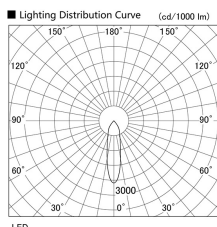

Item no. DD098-4520DW8540

Series Name:  $\Phi$ 150 Spark

Dark Mirror Reflector

Installation	Recessed mount
Type	$\Phi$ 150 Spark
Fixture wattage	44.3W
Beam angle	25 deg
Color Temp.	4000K
CRI	Ra>85
Luminous	4471 lm
Body	Die-cast aluminum alloy
Body finish	N/A
Trim finish	White
Reflector finish	Dark Mirror
IP Rate	IP20
Light source	COB module
Input Voltage	AC220~240V
Dimming Type	Non-Dimmable
Certificate	CE, CCC
Cut Hole	150mm

Height (Weight)	
65.3W	152 (1.5kg)
48.5W	152 (1.5kg)
44.3W	132 (1.3kg)
33.8W	132 (1.3kg)
30.3W	132 (1.3kg)
23.0W	102 (1.0kg)