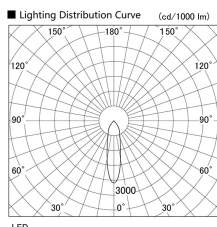

Item no. DD098-4520DW8540

Series Name: Φ 150 Spark

Dark Mirror Reflector

Installation	Recessed mount
Type	
Fixture wattage	44.3W
Beam angle	25 deg
Color Temp.	4000K
CRI	Ra>85
Luminous	4471 lm
Body	Die-cast aluminum alloy
Body finish	N/A
Trim finish	White
Reflector finish	Dark Mirror
IP Rate	IP20
Light source	COB module
Input Voltage	AC220~240V
Dimming Type	Non-Dimmable
Certificate	CE, CCC
Cut Hole	150mm

Height (Weight)	
65.3W	152 (1.5kg)
48.5W	152 (1.5kg)
44.3W	132 (1.3kg)
33.8W	132 (1.3kg)
30.3W	132 (1.3kg)
23.0W	102 (1.0kg)