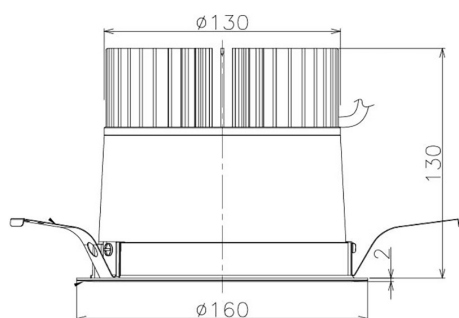

Item no. DD098-4520DW8540

Series Name:  $\Phi$ 150 Spark

Dark Mirror Reflector

Installation	Recessed mount
Type	$\Phi$ 150 Spark
Fixture wattage	44.3W
Beam angle	25 deg
Color Temp.	4000K
CRI	Ra>85
Luminous	4471 lm
Body	Die-cast aluminum alloy
Body finish	N/A
Trim finish	White
Reflector finish	Dark Mirror
IP Rate	IP20
Light source	COB module
Input Voltage	AC220~240V
Dimming Type	Non-Dimmable
Certificate	CE, CCC
Cut Hole	150mm

Height (Weight)	
65.3W	152 (1.5kg)
48.5W	152 (1.5kg)
44.3W	132 (1.3kg)
33.8W	132 (1.3kg)
30.3W	132 (1.3kg)
23.0W	102 (1.0kg)