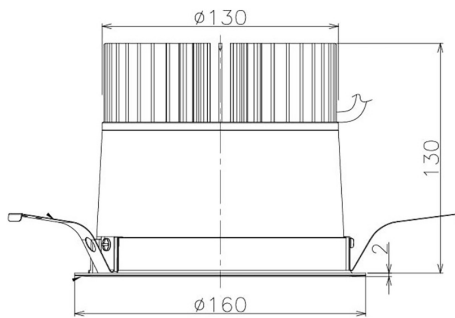

Item no. DD098-4520WW8527

Series Name: Φ 150 Spark

White Reflector

Installation	Recessed mount
Type	Φ 150 Spark
Fixture wattage	44.3W
Beam angle	41 deg
Color Temp.	2700K
CRI	Ra>85
Luminous	4221 lm
Body	Die-cast aluminum alloy
Body finish	N/A
Trim finish	White
Reflector finish	White
IP Rate	IP20
Light source	COB module
Input Voltage	AC220~240V
Dimming Type	Non-Dimmable
Certificate	CE, CCC
Cut Hole	150mm

Height (Weight)	
65.3W	152 (1.5kg)
48.5W	152 (1.5kg)
44.3W	132 (1.3kg)
33.8W	132 (1.3kg)
30.3W	132 (1.3kg)
23.0W	102 (1.0kg)