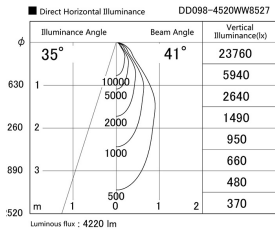

Item no. DD098-4520WW8527

Series Name: Φ 150 Spark

White Reflector

Installation	Recessed mount
Type	
Fixture wattage	44.3W
Beam angle	41 deg
Color Temp.	2700K
CRI	Ra>85
Luminous	4221 lm
Body	Die-cast aluminum alloy
Body finish	N/A
Trim finish	White
Reflector finish	White
IP Rate	IP20
Light source	COB module
Input Voltage	AC220~240V
Dimming Type	Non-Dimmable
Certificate	CE, CCC
Cut Hole	150mm

Height (Weight)	
65.3W	152 (1.5kg)
48.5W	152 (1.5kg)
44.3W	132 (1.3kg)
33.8W	132 (1.3kg)
30.3W	132 (1.3kg)
23.0W	102 (1.0kg)