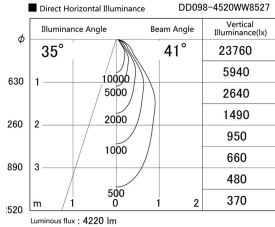

Item no. DD098-4520WW8527

Series Name: Φ 150 Spark

White Reflector

Installation	Recessed mount
Type	Φ 150 Spark
Fixture wattage	44.3W
Beam angle	41 deg
Color Temp.	2700K
CRI	Ra>85
Luminous	4221 lm
Body	Die-cast aluminum alloy
Body finish	N/A
Trim finish	White
Reflector finish	White
IP Rate	IP20
Light source	COB module
Input Voltage	AC220~240V
Dimming Type	Non-Dimmable
Certificate	CE, CCC
Cut Hole	150mm

Height (Weight)	
65.3W	152 (1.5kg)
48.5W	152 (1.5kg)
44.3W	132 (1.3kg)
33.8W	132 (1.3kg)
30.3W	132 (1.3kg)
23.0W	102 (1.0kg)