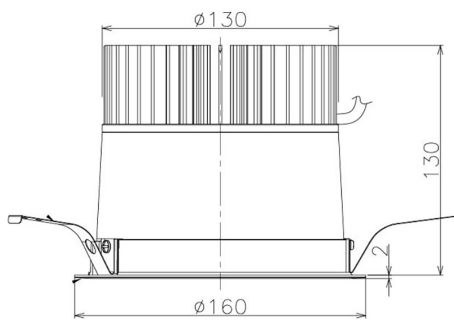

Item no. DD098-4520WW8527

Series Name: Φ 150 Spark

White Reflector

Installation	Recessed mount
Type	
Fixture wattage	44.3W
Beam angle	41 deg
Color Temp.	2700K
CRI	Ra>85
Luminous	4221 lm
Body	Die-cast aluminum alloy
Body finish	N/A
Trim finish	White
Reflector finish	White
IP Rate	IP20
Light source	COB module
Input Voltage	AC220~240V
Dimming Type	Non-Dimmable
Certificate	CE, CCC
Cut Hole	150mm

Height (Weight)	
65.3W	152 (1.5kg)
48.5W	152 (1.5kg)
44.3W	132 (1.3kg)
33.8W	132 (1.3kg)
30.3W	132 (1.3kg)
23.0W	102 (1.0kg)