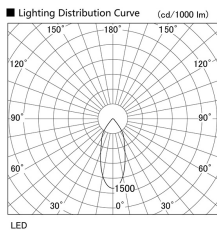

Item no. DD098-4520WW8527

Series Name: Φ 150 Spark

White Reflector

Installation	Recessed mount
Type	
Fixture wattage	44.3W
Beam angle	41 deg
Color Temp.	2700K
CRI	Ra>85
Luminous	4221 lm
Body	Die-cast aluminum alloy
Body finish	N/A
Trim finish	White
Reflector finish	White
IP Rate	IP20
Light source	COB module
Input Voltage	AC220~240V
Dimming Type	Non-Dimmable
Certificate	CE, CCC
Cut Hole	150mm

Height (Weight)	
65.3W	152 (1.5kg)
48.5W	152 (1.5kg)
44.3W	132 (1.3kg)
33.8W	132 (1.3kg)
30.3W	132 (1.3kg)
23.0W	102 (1.0kg)