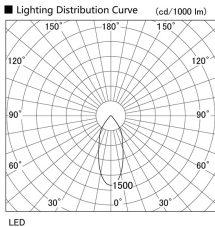

Item no. DD098-4520WW8527

Series Name: Φ 150 Spark

White Reflector

Installation	Recessed mount
Type	Φ 150 Spark
Fixture wattage	44.3W
Beam angle	41 deg
Color Temp.	2700K
CRI	Ra>85
Luminous	4221 lm
Body	Die-cast aluminum alloy
Body finish	N/A
Trim finish	White
Reflector finish	White
IP Rate	IP20
Light source	COB module
Input Voltage	AC220~240V
Dimming Type	Non-Dimmable
Certificate	CE, CCC
Cut Hole	150mm

Height (Weight)	
65.3W	152 (1.5kg)
48.5W	152 (1.5kg)
44.3W	132 (1.3kg)
33.8W	132 (1.3kg)
30.3W	132 (1.3kg)
23.0W	102 (1.0kg)