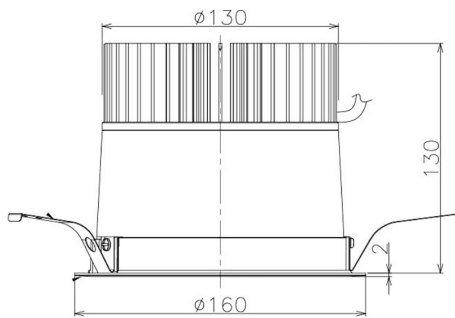

Item no. DD098-4520WW8530

Series Name: Φ 150 Spark

White Reflector

Installation	Recessed mount
Type	Φ 150 Spark
Fixture wattage	44.3W
Beam angle	41 deg
Color Temp.	3000K
CRI	Ra>85
Luminous	4397 lm
Body	Die-cast aluminum alloy
Body finish	N/A
Trim finish	White
Reflector finish	White
IP Rate	IP20
Light source	COB module
Input Voltage	AC220~240V
Dimming Type	Non-Dimmable
Certificate	CE, CCC
Cut Hole	150mm

Height (Weight)	
65.3W	152 (1.5kg)
48.5W	152 (1.5kg)
44.3W	132 (1.3kg)
33.8W	132 (1.3kg)
30.3W	132 (1.3kg)
23.0W	102 (1.0kg)