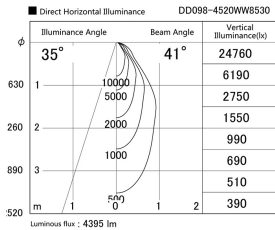

Item no. DD098-4520WW8530

Series Name: Φ 150 Spark

White Reflector

Installation	Recessed mount
Type	Φ 150 Spark
Fixture wattage	44.3W
Beam angle	41 deg
Color Temp.	3000K
CRI	Ra>85
Luminous	4397 lm
Body	Die-cast aluminum alloy
Body finish	N/A
Trim finish	White
Reflector finish	White
IP Rate	IP20
Light source	COB module
Input Voltage	AC220~240V
Dimming Type	Non-Dimmable
Certificate	CE, CCC
Cut Hole	150mm

Height (Weight)	
65.3W	152 (1.5kg)
48.5W	152 (1.5kg)
44.3W	132 (1.3kg)
33.8W	132 (1.3kg)
30.3W	132 (1.3kg)
23.0W	102 (1.0kg)