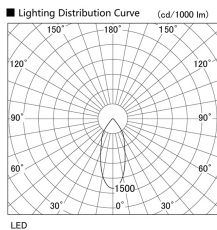

Item no. DD098-4520WW8530

Series Name: Φ 150 Spark

White Reflector

Installation	Recessed mount
Type	Φ 150 Spark
Fixture wattage	44.3W
Beam angle	41 deg
Color Temp.	3000K
CRI	Ra>85
Luminous	4397 lm
Body	Die-cast aluminum alloy
Body finish	N/A
Trim finish	White
Reflector finish	White
IP Rate	IP20
Light source	COB module
Input Voltage	AC220~240V
Dimming Type	Non-Dimmable
Certificate	CE, CCC
Cut Hole	150mm

Height (Weight)	
65.3W	152 (1.5kg)
48.5W	152 (1.5kg)
44.3W	132 (1.3kg)
33.8W	132 (1.3kg)
30.3W	132 (1.3kg)
23.0W	102 (1.0kg)