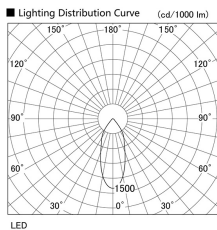

Item no. DD098-4520WW8535

Series Name:  $\Phi$ 150 Spark

White Reflector

Installation	Recessed mount
Type	$\Phi$ 150 Spark
Fixture wattage	44.3W
Beam angle	41 deg
Color Temp.	3500K
CRI	Ra>85
Luminous	4485 lm
Body	Die-cast aluminum alloy
Body finish	N/A
Trim finish	White
Reflector finish	White
IP Rate	IP20
Light source	COB module
Input Voltage	AC220~240V
Dimming Type	Non-Dimmable
Certificate	CE, CCC
Cut Hole	150mm

Height (Weight)	
65.3W	152 (1.5kg)
48.5W	152 (1.5kg)
44.3W	132 (1.3kg)
33.8W	132 (1.3kg)
30.3W	132 (1.3kg)
23.0W	102 (1.0kg)