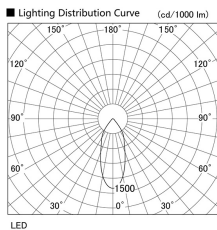

Item no. DD098-4520WW8535

Series Name: Φ 150 Spark

White Reflector

| | |
|------------------|-------------------------|
| Installation | Recessed mount |
| Type | |
| Fixture wattage | 44.3W |
| Beam angle | 41 deg |
| Color Temp. | 3500K |
| CRI | Ra>85 |
| Luminous | 4485 lm |
| Body | Die-cast aluminum alloy |
| Body finish | N/A |
| Trim finish | White |
| Reflector finish | White |
| IP Rate | IP20 |
| Light source | COB module |
| Input Voltage | AC220~240V |
| Dimming Type | Non-Dimmable |
| Certificate | CE, CCC |
| Cut Hole | 150mm |

| Height (Weight) | |
|-----------------|-------------|
| 65.3W | 152 (1.5kg) |
| 48.5W | 152 (1.5kg) |
| 44.3W | 132 (1.3kg) |
| 33.8W | 132 (1.3kg) |
| 30.3W | 132 (1.3kg) |
| 23.0W | 102 (1.0kg) |