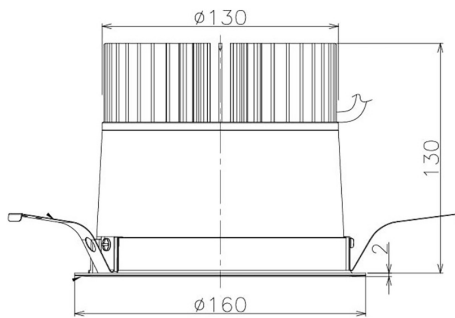

Item no. DD098-4520WW8535

Series Name: Φ 150 Spark

White Reflector

| | |
|------------------|-------------------------|
| Installation | Recessed mount |
| Type | |
| Fixture wattage | 44.3W |
| Beam angle | 41 deg |
| Color Temp. | 3500K |
| CRI | Ra>85 |
| Luminous | 4485 lm |
| Body | Die-cast aluminum alloy |
| Body finish | N/A |
| Trim finish | White |
| Reflector finish | White |
| IP Rate | IP20 |
| Light source | COB module |
| Input Voltage | AC220~240V |
| Dimming Type | Non-Dimmable |
| Certificate | CE, CCC |
| Cut Hole | 150mm |

| Height (Weight) | |
|-----------------|-------------|
| 65.3W | 152 (1.5kg) |
| 48.5W | 152 (1.5kg) |
| 44.3W | 132 (1.3kg) |
| 33.8W | 132 (1.3kg) |
| 30.3W | 132 (1.3kg) |
| 23.0W | 102 (1.0kg) |