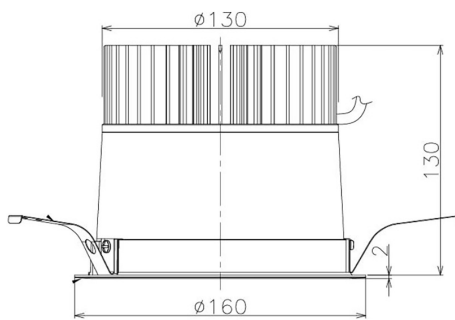

Item no. DD098-4520WW8535

Series Name:  $\Phi$ 150 Spark

White Reflector

Installation	Recessed mount
Type	$\Phi$ 150 Spark
Fixture wattage	44.3W
Beam angle	41 deg
Color Temp.	3500K
CRI	Ra>85
Luminous	4485 lm
Body	Die-cast aluminum alloy
Body finish	N/A
Trim finish	White
Reflector finish	White
IP Rate	IP20
Light source	COB module
Input Voltage	AC220~240V
Dimming Type	Non-Dimmable
Certificate	CE, CCC
Cut Hole	150mm

Height (Weight)	
65.3W	152 (1.5kg)
48.5W	152 (1.5kg)
44.3W	132 (1.3kg)
33.8W	132 (1.3kg)
30.3W	132 (1.3kg)
23.0W	102 (1.0kg)