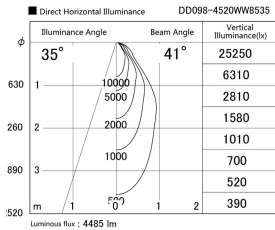

Item no. DD098-4520WW8535

Series Name:  $\Phi$ 150 Spark

White Reflector

Installation	Recessed mount
Type	$\Phi$ 150 Spark
Fixture wattage	44.3W
Beam angle	41 deg
Color Temp.	3500K
CRI	Ra>85
Luminous	4485 lm
Body	Die-cast aluminum alloy
Body finish	N/A
Trim finish	White
Reflector finish	White
IP Rate	IP20
Light source	COB module
Input Voltage	AC220~240V
Dimming Type	Non-Dimmable
Certificate	CE, CCC
Cut Hole	150mm

Height (Weight)	
65.3W	152 (1.5kg)
48.5W	152 (1.5kg)
44.3W	132 (1.3kg)
33.8W	132 (1.3kg)
30.3W	132 (1.3kg)
23.0W	102 (1.0kg)