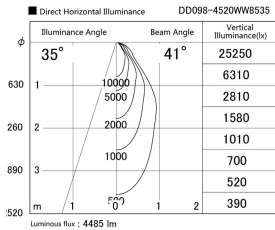

Item no. DD098-4520WW8535

Series Name: Φ 150 Spark

White Reflector

| | |
|------------------|-------------------------|
| Installation | Recessed mount |
| Type | |
| Fixture wattage | 44.3W |
| Beam angle | 41 deg |
| Color Temp. | 3500K |
| CRI | Ra>85 |
| Luminous | 4485 lm |
| Body | Die-cast aluminum alloy |
| Body finish | N/A |
| Trim finish | White |
| Reflector finish | White |
| IP Rate | IP20 |
| Light source | COB module |
| Input Voltage | AC220~240V |
| Dimming Type | Non-Dimmable |
| Certificate | CE, CCC |
| Cut Hole | 150mm |

| Height (Weight) | |
|-----------------|-------------|
| 65.3W | 152 (1.5kg) |
| 48.5W | 152 (1.5kg) |
| 44.3W | 132 (1.3kg) |
| 33.8W | 132 (1.3kg) |
| 30.3W | 132 (1.3kg) |
| 23.0W | 102 (1.0kg) |