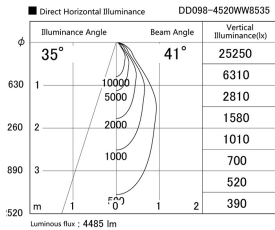

Item no. DD098-4520WW8535

Series Name: Φ 150 Spark

White Reflector

Installation	Recessed mount
Type	
Fixture wattage	44.3W
Beam angle	41 deg
Color Temp.	3500K
CRI	Ra>85
Luminous	4485 lm
Body	Die-cast aluminum alloy
Body finish	N/A
Trim finish	White
Reflector finish	White
IP Rate	IP20
Light source	COB module
Input Voltage	AC220~240V
Dimming Type	Non-Dimmable
Certificate	CE, CCC
Cut Hole	150mm

Height (Weight)	
65.3W	152 (1.5kg)
48.5W	152 (1.5kg)
44.3W	132 (1.3kg)
33.8W	132 (1.3kg)
30.3W	132 (1.3kg)
23.0W	102 (1.0kg)