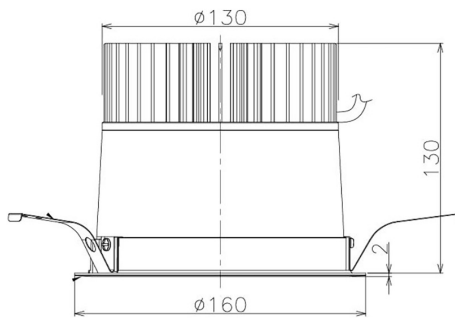

Item no. DD098-4520WW8535

Series Name: Φ 150 Spark

White Reflector

Installation	Recessed mount
Type	
Fixture wattage	44.3W
Beam angle	41 deg
Color Temp.	3500K
CRI	Ra>85
Luminous	4485 lm
Body	Die-cast aluminum alloy
Body finish	N/A
Trim finish	White
Reflector finish	White
IP Rate	IP20
Light source	COB module
Input Voltage	AC220~240V
Dimming Type	Non-Dimmable
Certificate	CE, CCC
Cut Hole	150mm

Height (Weight)	
65.3W	152 (1.5kg)
48.5W	152 (1.5kg)
44.3W	132 (1.3kg)
33.8W	132 (1.3kg)
30.3W	132 (1.3kg)
23.0W	102 (1.0kg)