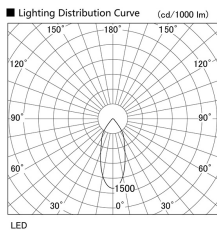

Item no. DD098-4520WW8535

Series Name: Φ 150 Spark

White Reflector

Installation	Recessed mount
Type	
Fixture wattage	44.3W
Beam angle	41 deg
Color Temp.	3500K
CRI	Ra>85
Luminous	4485 lm
Body	Die-cast aluminum alloy
Body finish	N/A
Trim finish	White
Reflector finish	White
IP Rate	IP20
Light source	COB module
Input Voltage	AC220~240V
Dimming Type	Non-Dimmable
Certificate	CE, CCC
Cut Hole	150mm

Height (Weight)	
65.3W	152 (1.5kg)
48.5W	152 (1.5kg)
44.3W	132 (1.3kg)
33.8W	132 (1.3kg)
30.3W	132 (1.3kg)
23.0W	102 (1.0kg)