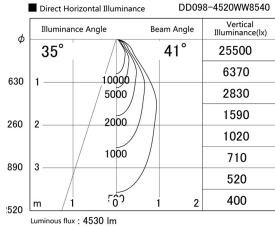

Item no. DD098-4520WW8540

Series Name: Φ 150 Spark

White Reflector

Installation	Recessed mount
Type	
Fixture wattage	44.3W
Beam angle	41 deg
Color Temp.	4000K
CRI	Ra>85
Luminous	4529 lm
Body	Die-cast aluminum alloy
Body finish	N/A
Trim finish	White
Reflector finish	White
IP Rate	IP20
Light source	COB module
Input Voltage	AC220~240V
Dimming Type	Non-Dimmable
Certificate	CE, CCC
Cut Hole	150mm

Height (Weight)	
65.3W	152 (1.5kg)
48.5W	152 (1.5kg)
44.3W	132 (1.3kg)
33.8W	132 (1.3kg)
30.3W	132 (1.3kg)
23.0W	102 (1.0kg)