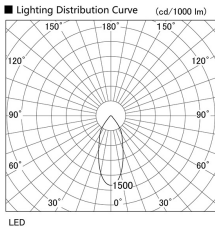

Item no. DD098-4520WW8540

Series Name: Φ 150 Spark

White Reflector

Installation	Recessed mount
Type	Φ 150 Spark
Fixture wattage	44.3W
Beam angle	41 deg
Color Temp.	4000K
CRI	Ra>85
Luminous	4529 lm
Body	Die-cast aluminum alloy
Body finish	N/A
Trim finish	White
Reflector finish	White
IP Rate	IP20
Light source	COB module
Input Voltage	AC220~240V
Dimming Type	Non-Dimmable
Certificate	CE, CCC
Cut Hole	150mm

Height (Weight)	
65.3W	152 (1.5kg)
48.5W	152 (1.5kg)
44.3W	132 (1.3kg)
33.8W	132 (1.3kg)
30.3W	132 (1.3kg)
23.0W	102 (1.0kg)