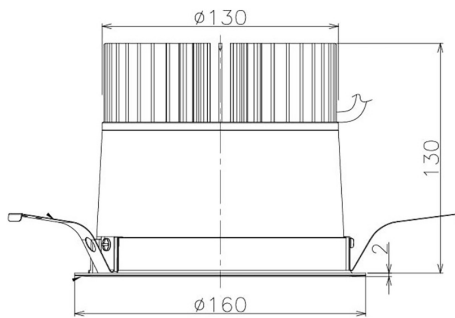

Item no. DD098-4520WW8540

Series Name: Φ 150 Spark

White Reflector

Installation	Recessed mount
Type	Φ 150 Spark
Fixture wattage	44.3W
Beam angle	41 deg
Color Temp.	4000K
CRI	Ra>85
Luminous	4529 lm
Body	Die-cast aluminum alloy
Body finish	N/A
Trim finish	White
Reflector finish	White
IP Rate	IP20
Light source	COB module
Input Voltage	AC220~240V
Dimming Type	Non-Dimmable
Certificate	CE, CCC
Cut Hole	150mm

Height (Weight)	
65.3W	152 (1.5kg)
48.5W	152 (1.5kg)
44.3W	132 (1.3kg)
33.8W	132 (1.3kg)
30.3W	132 (1.3kg)
23.0W	102 (1.0kg)