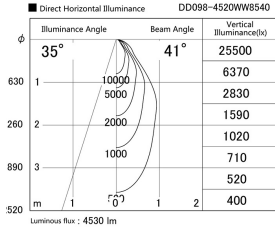

Item no. DD098-4520WW8540

Series Name: Φ 150 Spark

White Reflector

Installation	Recessed mount
Type	Φ 150 Spark
Fixture wattage	44.3W
Beam angle	41 deg
Color Temp.	4000K
CRI	Ra>85
Luminous	4529 lm
Body	Die-cast aluminum alloy
Body finish	N/A
Trim finish	White
Reflector finish	White
IP Rate	IP20
Light source	COB module
Input Voltage	AC220~240V
Dimming Type	Non-Dimmable
Certificate	CE, CCC
Cut Hole	150mm

Height (Weight)	
65.3W	152 (1.5kg)
48.5W	152 (1.5kg)
44.3W	132 (1.3kg)
33.8W	132 (1.3kg)
30.3W	132 (1.3kg)
23.0W	102 (1.0kg)