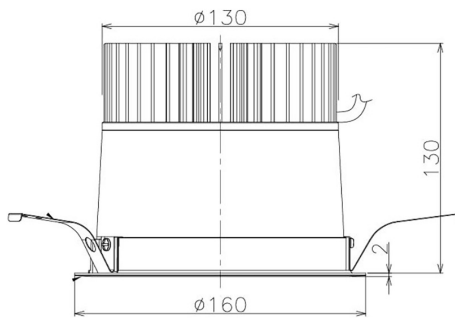

Item no. DD098-4520WW8540

Series Name: Φ 150 Spark

White Reflector

Installation	Recessed mount
Type	
Fixture wattage	44.3W
Beam angle	41 deg
Color Temp.	4000K
CRI	Ra>85
Luminous	4529 lm
Body	Die-cast aluminum alloy
Body finish	N/A
Trim finish	White
Reflector finish	White
IP Rate	IP20
Light source	COB module
Input Voltage	AC220~240V
Dimming Type	Non-Dimmable
Certificate	CE, CCC
Cut Hole	150mm

Height (Weight)	
65.3W	152 (1.5kg)
48.5W	152 (1.5kg)
44.3W	132 (1.3kg)
33.8W	132 (1.3kg)
30.3W	132 (1.3kg)
23.0W	102 (1.0kg)