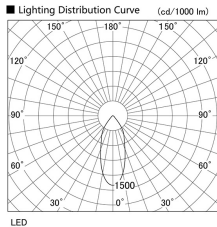

Item no. DD098-4520WW8540

Series Name: Φ 150 Spark

White Reflector

Installation	Recessed mount
Type	
Fixture wattage	44.3W
Beam angle	41 deg
Color Temp.	4000K
CRI	Ra>85
Luminous	4529 lm
Body	Die-cast aluminum alloy
Body finish	N/A
Trim finish	White
Reflector finish	White
IP Rate	IP20
Light source	COB module
Input Voltage	AC220~240V
Dimming Type	Non-Dimmable
Certificate	CE, CCC
Cut Hole	150mm

Height (Weight)	
65.3W	152 (1.5kg)
48.5W	152 (1.5kg)
44.3W	132 (1.3kg)
33.8W	132 (1.3kg)
30.3W	132 (1.3kg)
23.0W	102 (1.0kg)