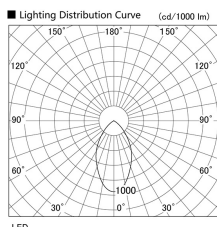

Item no. DD098-4540DW8527

Series Name: Φ 150 Spark

Dark Mirror Reflector

Installation	Recessed mount
Type	
Fixture wattage	44.3W
Beam angle	59 deg
Color Temp.	2700K
CRI	Ra>85
Luminous	3758 lm
Body	Die-cast aluminum alloy
Body finish	N/A
Trim finish	White
Reflector finish	Dark Mirror
IP Rate	IP20
Light source	COB module
Input Voltage	AC220~240V
Dimming Type	Non-Dimmable
Certificate	CE, CCC
Cut Hole	150mm

Height (Weight)	
65.3W	152 (1.5kg)
48.5W	152 (1.5kg)
44.3W	132 (1.3kg)
33.8W	132 (1.3kg)
30.3W	132 (1.3kg)
23.0W	102 (1.0kg)