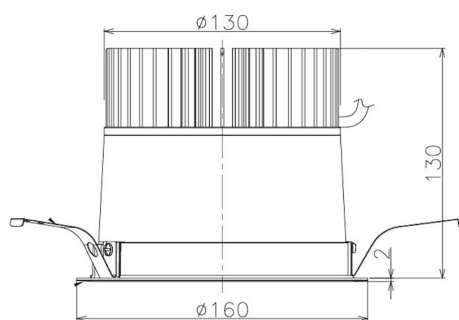

Item no. DD098-4540DW8527

Series Name: Φ 150 Spark

Dark Mirror Reflector

Installation	Recessed mount
Type	
Fixture wattage	44.3W
Beam angle	59 deg
Color Temp.	2700K
CRI	Ra>85
Luminous	3758 lm
Body	Die-cast aluminum alloy
Body finish	N/A
Trim finish	White
Reflector finish	Dark Mirror
IP Rate	IP20
Light source	COB module
Input Voltage	AC220~240V
Dimming Type	Non-Dimmable
Certificate	CE, CCC
Cut Hole	150mm

Height (Weight)	
65.3W	152 (1.5kg)
48.5W	152 (1.5kg)
44.3W	132 (1.3kg)
33.8W	132 (1.3kg)
30.3W	132 (1.3kg)
23.0W	102 (1.0kg)