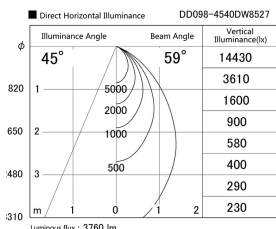

Item no. DD098-4540DW8527

Series Name: Φ 150 Spark

Dark Mirror Reflector

Installation	Recessed mount
Type	Φ 150 Spark
Fixture wattage	44.3W
Beam angle	59 deg
Color Temp.	2700K
CRI	Ra>85
Luminous	3758 lm
Body	Die-cast aluminum alloy
Body finish	N/A
Trim finish	White
Reflector finish	Dark Mirror
IP Rate	IP20
Light source	COB module
Input Voltage	AC220~240V
Dimming Type	Non-Dimmable
Certificate	CE, CCC
Cut Hole	150mm

Height (Weight)	
65.3W	152 (1.5kg)
48.5W	152 (1.5kg)
44.3W	132 (1.3kg)
33.8W	132 (1.3kg)
30.3W	132 (1.3kg)
23.0W	102 (1.0kg)