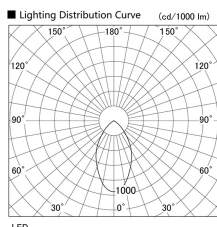

Item no. DD098-4540DW8527

Series Name: Φ 150 Spark

Dark Mirror Reflector

Installation	Recessed mount
Type	Φ 150 Spark
Fixture wattage	44.3W
Beam angle	59 deg
Color Temp.	2700K
CRI	Ra>85
Luminous	3758 lm
Body	Die-cast aluminum alloy
Body finish	N/A
Trim finish	White
Reflector finish	Dark Mirror
IP Rate	IP20
Light source	COB module
Input Voltage	AC220~240V
Dimming Type	Non-Dimmable
Certificate	CE, CCC
Cut Hole	150mm

Height (Weight)	
65.3W	152 (1.5kg)
48.5W	152 (1.5kg)
44.3W	132 (1.3kg)
33.8W	132 (1.3kg)
30.3W	132 (1.3kg)
23.0W	102 (1.0kg)