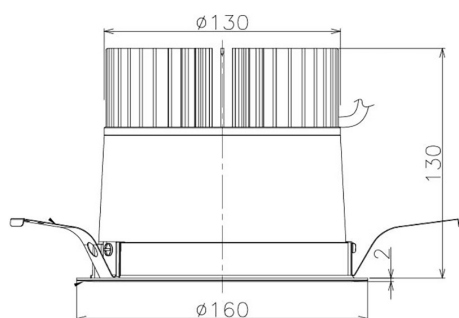

Item no. DD098-4540DW8527

Series Name: Φ 150 Spark

Dark Mirror Reflector

Installation	Recessed mount
Type	Φ 150 Spark
Fixture wattage	44.3W
Beam angle	59 deg
Color Temp.	2700K
CRI	Ra>85
Luminous	3758 lm
Body	Die-cast aluminum alloy
Body finish	N/A
Trim finish	White
Reflector finish	Dark Mirror
IP Rate	IP20
Light source	COB module
Input Voltage	AC220~240V
Dimming Type	Non-Dimmable
Certificate	CE, CCC
Cut Hole	150mm

Height (Weight)	
65.3W	152 (1.5kg)
48.5W	152 (1.5kg)
44.3W	132 (1.3kg)
33.8W	132 (1.3kg)
30.3W	132 (1.3kg)
23.0W	102 (1.0kg)