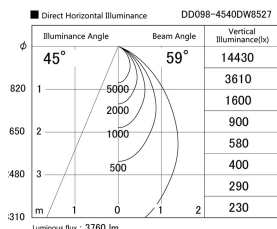

Item no. DD098-4540DW8527

Series Name: Φ 150 Spark

Dark Mirror Reflector

Installation	Recessed mount
Type	
Fixture wattage	44.3W
Beam angle	59 deg
Color Temp.	2700K
CRI	Ra>85
Luminous	3758 lm
Body	Die-cast aluminum alloy
Body finish	N/A
Trim finish	White
Reflector finish	Dark Mirror
IP Rate	IP20
Light source	COB module
Input Voltage	AC220~240V
Dimming Type	Non-Dimmable
Certificate	CE, CCC
Cut Hole	150mm

Height (Weight)	
65.3W	152 (1.5kg)
48.5W	152 (1.5kg)
44.3W	132 (1.3kg)
33.8W	132 (1.3kg)
30.3W	132 (1.3kg)
23.0W	102 (1.0kg)