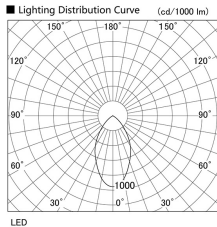

Item no. DD098-4540DW8530

Series Name: Φ 150 Spark

Dark Mirror Reflector

Installation	Recessed mount
Type	Φ 150 Spark
Fixture wattage	44.3W
Beam angle	59 deg
Color Temp.	3000K
CRI	Ra>85
Luminous	3914 lm
Body	Die-cast aluminum alloy
Body finish	N/A
Trim finish	White
Reflector finish	Dark Mirror
IP Rate	IP20
Light source	COB module
Input Voltage	AC220~240V
Dimming Type	Non-Dimmable
Certificate	CE, CCC
Cut Hole	150mm

Height (Weight)	
65.3W	152 (1.5kg)
48.5W	152 (1.5kg)
44.3W	132 (1.3kg)
33.8W	132 (1.3kg)
30.3W	132 (1.3kg)
23.0W	102 (1.0kg)