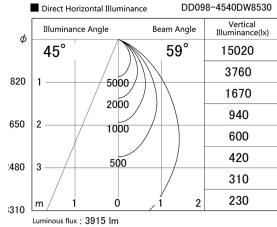

Item no. DD098-4540DW8530

Series Name: Φ 150 Spark

Dark Mirror Reflector

Installation	Recessed mount
Type	Φ 150 Spark
Fixture wattage	44.3W
Beam angle	59 deg
Color Temp.	3000K
CRI	Ra>85
Luminous	3914 lm
Body	Die-cast aluminum alloy
Body finish	N/A
Trim finish	White
Reflector finish	Dark Mirror
IP Rate	IP20
Light source	COB module
Input Voltage	AC220~240V
Dimming Type	Non-Dimmable
Certificate	CE, CCC
Cut Hole	150mm

Height (Weight)	
65.3W	152 (1.5kg)
48.5W	152 (1.5kg)
44.3W	132 (1.3kg)
33.8W	132 (1.3kg)
30.3W	132 (1.3kg)
23.0W	102 (1.0kg)