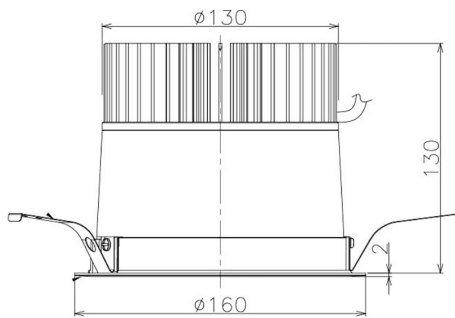

Item no. DD098-4540DW8530

Series Name: Φ 150 Spark

Dark Mirror Reflector

Installation	Recessed mount
Type	Φ 150 Spark
Fixture wattage	44.3W
Beam angle	59 deg
Color Temp.	3000K
CRI	Ra>85
Luminous	3914 lm
Body	Die-cast aluminum alloy
Body finish	N/A
Trim finish	White
Reflector finish	Dark Mirror
IP Rate	IP20
Light source	COB module
Input Voltage	AC220~240V
Dimming Type	Non-Dimmable
Certificate	CE, CCC
Cut Hole	150mm

Height (Weight)	
65.3W	152 (1.5kg)
48.5W	152 (1.5kg)
44.3W	132 (1.3kg)
33.8W	132 (1.3kg)
30.3W	132 (1.3kg)
23.0W	102 (1.0kg)