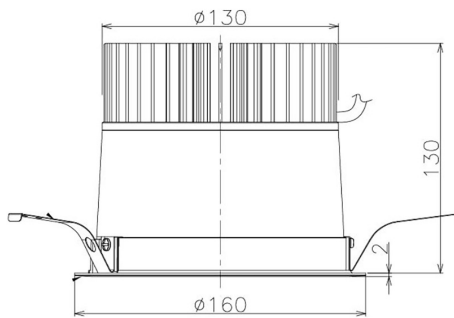

Item no. DD098-4540DW8535

Series Name:  $\Phi$ 150 Spark

Dark Mirror Reflector

Installation	Recessed mount
Type	$\Phi$ 150 Spark
Fixture wattage	44.3W
Beam angle	59 deg
Color Temp.	3500K
CRI	Ra>85
Luminous	3993 lm
Body	Die-cast aluminum alloy
Body finish	N/A
Trim finish	White
Reflector finish	Dark Mirror
IP Rate	IP20
Light source	COB module
Input Voltage	AC220~240V
Dimming Type	Non-Dimmable
Certificate	CE, CCC
Cut Hole	150mm

Height (Weight)	
65.3W	152 (1.5kg)
48.5W	152 (1.5kg)
44.3W	132 (1.3kg)
33.8W	132 (1.3kg)
30.3W	132 (1.3kg)
23.0W	102 (1.0kg)