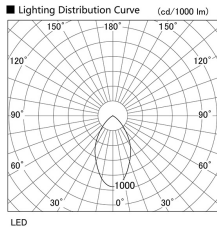

Item no. DD098-4540DW8535

Series Name:  $\Phi$ 150 Spark

Dark Mirror Reflector

Installation	Recessed mount
Type	$\Phi$ 150 Spark
Fixture wattage	44.3W
Beam angle	59 deg
Color Temp.	3500K
CRI	Ra>85
Luminous	3993 lm
Body	Die-cast aluminum alloy
Body finish	N/A
Trim finish	White
Reflector finish	Dark Mirror
IP Rate	IP20
Light source	COB module
Input Voltage	AC220~240V
Dimming Type	Non-Dimmable
Certificate	CE, CCC
Cut Hole	150mm

Height (Weight)	
65.3W	152 (1.5kg)
48.5W	152 (1.5kg)
44.3W	132 (1.3kg)
33.8W	132 (1.3kg)
30.3W	132 (1.3kg)
23.0W	102 (1.0kg)