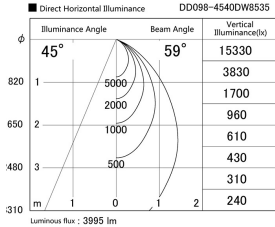

Item no. DD098-4540DW8535

Series Name:  $\Phi$ 150 Spark

Dark Mirror Reflector

Installation	Recessed mount
Type	$\Phi$ 150 Spark
Fixture wattage	44.3W
Beam angle	59 deg
Color Temp.	3500K
CRI	Ra>85
Luminous	3993 lm
Body	Die-cast aluminum alloy
Body finish	N/A
Trim finish	White
Reflector finish	Dark Mirror
IP Rate	IP20
Light source	COB module
Input Voltage	AC220~240V
Dimming Type	Non-Dimmable
Certificate	CE, CCC
Cut Hole	150mm

Height (Weight)	
65.3W	152 (1.5kg)
48.5W	152 (1.5kg)
44.3W	132 (1.3kg)
33.8W	132 (1.3kg)
30.3W	132 (1.3kg)
23.0W	102 (1.0kg)