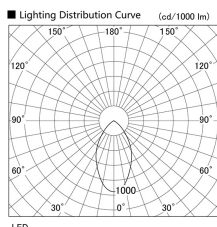

Item no. DD098-4540DW8540

Series Name: Φ 150 Spark

Dark Mirror Reflector

Installation	Recessed mount
Type	Φ 150 Spark
Fixture wattage	44.3W
Beam angle	59 deg
Color Temp.	4000K
CRI	Ra>85
Luminous	4032 lm
Body	Die-cast aluminum alloy
Body finish	N/A
Trim finish	White
Reflector finish	Dark Mirror
IP Rate	IP20
Light source	COB module
Input Voltage	AC220~240V
Dimming Type	Non-Dimmable
Certificate	CE, CCC
Cut Hole	150mm

Height (Weight)	
65.3W	152 (1.5kg)
48.5W	152 (1.5kg)
44.3W	132 (1.3kg)
33.8W	132 (1.3kg)
30.3W	132 (1.3kg)
23.0W	102 (1.0kg)