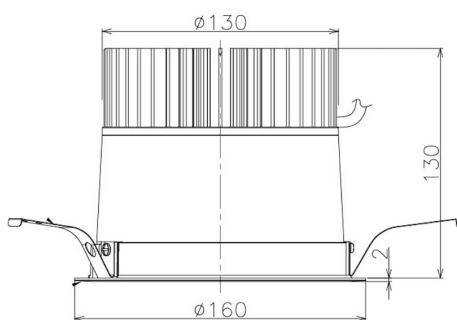

Item no. DD098-4540DW8540

Series Name: Φ 150 Spark

Dark Mirror Reflector

Installation	Recessed mount
Type	Φ 150 Spark
Fixture wattage	44.3W
Beam angle	59 deg
Color Temp.	4000K
CRI	Ra>85
Luminous	4032 lm
Body	Die-cast aluminum alloy
Body finish	N/A
Trim finish	White
Reflector finish	Dark Mirror
IP Rate	IP20
Light source	COB module
Input Voltage	AC220~240V
Dimming Type	Non-Dimmable
Certificate	CE, CCC
Cut Hole	150mm

Height (Weight)	
65.3W	152 (1.5kg)
48.5W	152 (1.5kg)
44.3W	132 (1.3kg)
33.8W	132 (1.3kg)
30.3W	132 (1.3kg)
23.0W	102 (1.0kg)