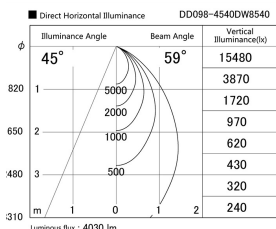

Item no. DD098-4540DW8540

Series Name: Φ 150 Spark

Dark Mirror Reflector

Installation	Recessed mount
Type	Φ 150 Spark
Fixture wattage	44.3W
Beam angle	59 deg
Color Temp.	4000K
CRI	Ra>85
Luminous	4032 lm
Body	Die-cast aluminum alloy
Body finish	N/A
Trim finish	White
Reflector finish	Dark Mirror
IP Rate	IP20
Light source	COB module
Input Voltage	AC220~240V
Dimming Type	Non-Dimmable
Certificate	CE, CCC
Cut Hole	150mm

Height (Weight)	
65.3W	152 (1.5kg)
48.5W	152 (1.5kg)
44.3W	132 (1.3kg)
33.8W	132 (1.3kg)
30.3W	132 (1.3kg)
23.0W	102 (1.0kg)