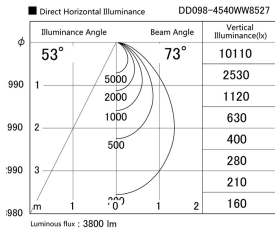

Item no. DD098-4540WW8527

Series Name: Φ 150 Spark

White Reflector

Installation	Recessed mount
Type	Φ 150 Spark
Fixture wattage	44.3W
Beam angle	73 deg
Color Temp.	2700K
CRI	Ra>85
Luminous	3800 lm
Body	Die-cast aluminum alloy
Body finish	N/A
Trim finish	White
Reflector finish	White
IP Rate	IP20
Light source	COB module
Input Voltage	AC220~240V
Dimming Type	Non-Dimmable
Certificate	CE, CCC
Cut Hole	150mm

Height (Weight)	
65.3W	152 (1.5kg)
48.5W	152 (1.5kg)
44.3W	132 (1.3kg)
33.8W	132 (1.3kg)
30.3W	132 (1.3kg)
23.0W	102 (1.0kg)