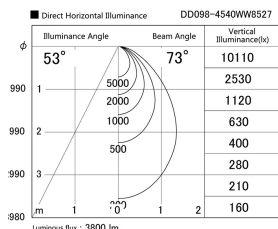

Item no. DD098-4540WW8527

Series Name: Φ 150 Spark

White Reflector

Installation	Recessed mount
Type	
Fixture wattage	44.3W
Beam angle	73 deg
Color Temp.	2700K
CRI	Ra>85
Luminous	3800 lm
Body	Die-cast aluminum alloy
Body finish	N/A
Trim finish	White
Reflector finish	White
IP Rate	IP20
Light source	COB module
Input Voltage	AC220~240V
Dimming Type	Non-Dimmable
Certificate	CE, CCC
Cut Hole	150mm

Height (Weight)	
65.3W	152 (1.5kg)
48.5W	152 (1.5kg)
44.3W	132 (1.3kg)
33.8W	132 (1.3kg)
30.3W	132 (1.3kg)
23.0W	102 (1.0kg)