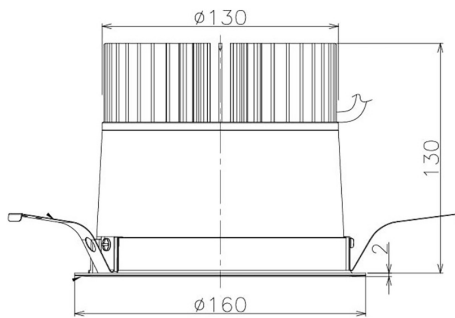

Item no. DD098-4540WW8527

Series Name: Φ 150 Spark

White Reflector

Installation	Recessed mount
Type	Φ 150 Spark
Fixture wattage	44.3W
Beam angle	73 deg
Color Temp.	2700K
CRI	Ra>85
Luminous	3800 lm
Body	Die-cast aluminum alloy
Body finish	N/A
Trim finish	White
Reflector finish	White
IP Rate	IP20
Light source	COB module
Input Voltage	AC220~240V
Dimming Type	Non-Dimmable
Certificate	CE, CCC
Cut Hole	150mm

Height (Weight)	
65.3W	152 (1.5kg)
48.5W	152 (1.5kg)
44.3W	132 (1.3kg)
33.8W	132 (1.3kg)
30.3W	132 (1.3kg)
23.0W	102 (1.0kg)