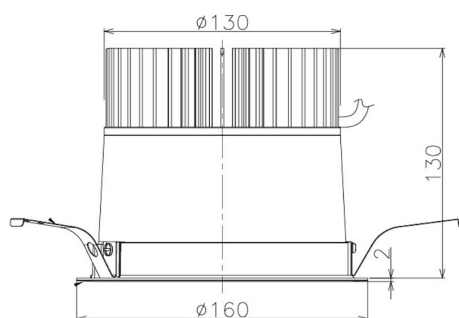

Item no. DD098-4540WW8527

Series Name: Φ 150 Spark

White Reflector

Installation	Recessed mount
Type	
Fixture wattage	44.3W
Beam angle	73 deg
Color Temp.	2700K
CRI	Ra>85
Luminous	3800 lm
Body	Die-cast aluminum alloy
Body finish	N/A
Trim finish	White
Reflector finish	White
IP Rate	IP20
Light source	COB module
Input Voltage	AC220~240V
Dimming Type	Non-Dimmable
Certificate	CE, CCC
Cut Hole	150mm

Height (Weight)	
65.3W	152 (1.5kg)
48.5W	152 (1.5kg)
44.3W	132 (1.3kg)
33.8W	132 (1.3kg)
30.3W	132 (1.3kg)
23.0W	102 (1.0kg)