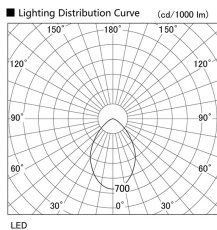

Item no. DD098-4540WW8527

Series Name: Φ 150 Spark

White Reflector

Installation	Recessed mount
Type	Φ 150 Spark
Fixture wattage	44.3W
Beam angle	73 deg
Color Temp.	2700K
CRI	Ra>85
Luminous	3800 lm
Body	Die-cast aluminum alloy
Body finish	N/A
Trim finish	White
Reflector finish	White
IP Rate	IP20
Light source	COB module
Input Voltage	AC220~240V
Dimming Type	Non-Dimmable
Certificate	CE, CCC
Cut Hole	150mm

Height (Weight)	
65.3W	152 (1.5kg)
48.5W	152 (1.5kg)
44.3W	132 (1.3kg)
33.8W	132 (1.3kg)
30.3W	132 (1.3kg)
23.0W	102 (1.0kg)