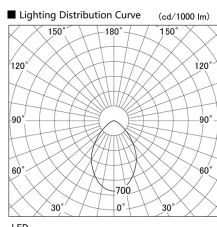

Item no. DD098-4540WW8527

Series Name: Φ 150 Spark

White Reflector

Installation	Recessed mount
Type	
Fixture wattage	44.3W
Beam angle	73 deg
Color Temp.	2700K
CRI	Ra>85
Luminous	3800 lm
Body	Die-cast aluminum alloy
Body finish	N/A
Trim finish	White
Reflector finish	White
IP Rate	IP20
Light source	COB module
Input Voltage	AC220~240V
Dimming Type	Non-Dimmable
Certificate	CE, CCC
Cut Hole	150mm

Height (Weight)	
65.3W	152 (1.5kg)
48.5W	152 (1.5kg)
44.3W	132 (1.3kg)
33.8W	132 (1.3kg)
30.3W	132 (1.3kg)
23.0W	102 (1.0kg)