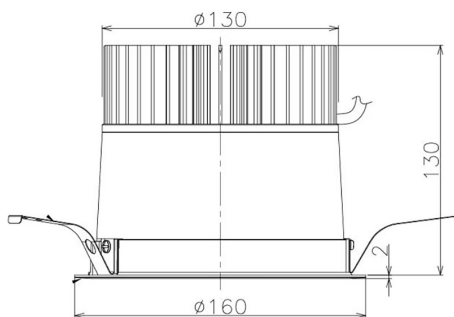

Item no. DD098-4540WW8530

Series Name: Φ 150 Spark

White Reflector

Installation	Recessed mount
Type	
Fixture wattage	44.3W
Beam angle	73 deg
Color Temp.	3000K
CRI	Ra>85
Luminous	3959 lm
Body	Die-cast aluminum alloy
Body finish	N/A
Trim finish	White
Reflector finish	White
IP Rate	IP20
Light source	COB module
Input Voltage	AC220~240V
Dimming Type	Non-Dimmable
Certificate	CE, CCC
Cut Hole	150mm

Height (Weight)	
65.3W	152 (1.5kg)
48.5W	152 (1.5kg)
44.3W	132 (1.3kg)
33.8W	132 (1.3kg)
30.3W	132 (1.3kg)
23.0W	102 (1.0kg)