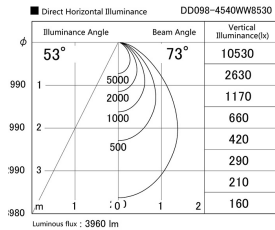

Item no. DD098-4540WW8530

Series Name: Φ 150 Spark

White Reflector

Installation	Recessed mount
Type	
Fixture wattage	44.3W
Beam angle	73 deg
Color Temp.	3000K
CRI	Ra>85
Luminous	3959 lm
Body	Die-cast aluminum alloy
Body finish	N/A
Trim finish	White
Reflector finish	White
IP Rate	IP20
Light source	COB module
Input Voltage	AC220~240V
Dimming Type	Non-Dimmable
Certificate	CE, CCC
Cut Hole	150mm

Height (Weight)	
65.3W	152 (1.5kg)
48.5W	152 (1.5kg)
44.3W	132 (1.3kg)
33.8W	132 (1.3kg)
30.3W	132 (1.3kg)
23.0W	102 (1.0kg)