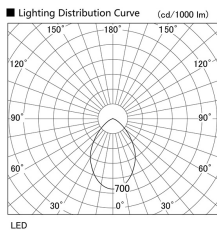

Item no. DD098-4540WW8530

Series Name: Φ 150 Spark

White Reflector

Installation	Recessed mount
Type	
Fixture wattage	44.3W
Beam angle	73 deg
Color Temp.	3000K
CRI	Ra>85
Luminous	3959 lm
Body	Die-cast aluminum alloy
Body finish	N/A
Trim finish	White
Reflector finish	White
IP Rate	IP20
Light source	COB module
Input Voltage	AC220~240V
Dimming Type	Non-Dimmable
Certificate	CE, CCC
Cut Hole	150mm

Height (Weight)	
65.3W	152 (1.5kg)
48.5W	152 (1.5kg)
44.3W	132 (1.3kg)
33.8W	132 (1.3kg)
30.3W	132 (1.3kg)
23.0W	102 (1.0kg)