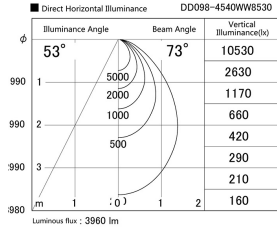

Item no. DD098-4540WW8530

Series Name: Φ 150 Spark

White Reflector

Installation	Recessed mount
Type	Φ 150 Spark
Fixture wattage	44.3W
Beam angle	73 deg
Color Temp.	3000K
CRI	Ra>85
Luminous	3959 lm
Body	Die-cast aluminum alloy
Body finish	N/A
Trim finish	White
Reflector finish	White
IP Rate	IP20
Light source	COB module
Input Voltage	AC220~240V
Dimming Type	Non-Dimmable
Certificate	CE, CCC
Cut Hole	150mm

Height (Weight)	
65.3W	152 (1.5kg)
48.5W	152 (1.5kg)
44.3W	132 (1.3kg)
33.8W	132 (1.3kg)
30.3W	132 (1.3kg)
23.0W	102 (1.0kg)