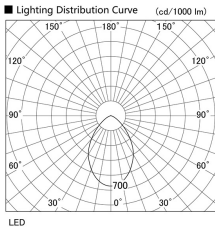

Item no. DD098-4540WW8530

Series Name: Φ 150 Spark

White Reflector

Installation	Recessed mount
Type	Φ 150 Spark
Fixture wattage	44.3W
Beam angle	73 deg
Color Temp.	3000K
CRI	Ra>85
Luminous	3959 lm
Body	Die-cast aluminum alloy
Body finish	N/A
Trim finish	White
Reflector finish	White
IP Rate	IP20
Light source	COB module
Input Voltage	AC220~240V
Dimming Type	Non-Dimmable
Certificate	CE, CCC
Cut Hole	150mm

Height (Weight)	
65.3W	152 (1.5kg)
48.5W	152 (1.5kg)
44.3W	132 (1.3kg)
33.8W	132 (1.3kg)
30.3W	132 (1.3kg)
23.0W	102 (1.0kg)