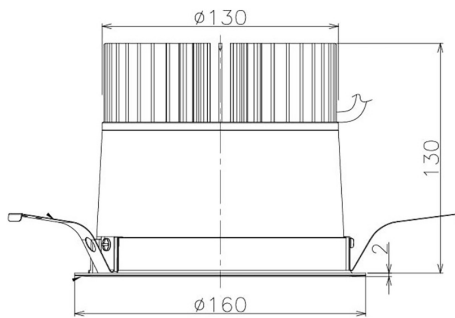

Item no. DD098-4540WW8530

Series Name: Φ 150 Spark

White Reflector

Installation	Recessed mount
Type	Φ 150 Spark
Fixture wattage	44.3W
Beam angle	73 deg
Color Temp.	3000K
CRI	Ra>85
Luminous	3959 lm
Body	Die-cast aluminum alloy
Body finish	N/A
Trim finish	White
Reflector finish	White
IP Rate	IP20
Light source	COB module
Input Voltage	AC220~240V
Dimming Type	Non-Dimmable
Certificate	CE, CCC
Cut Hole	150mm

Height (Weight)	
65.3W	152 (1.5kg)
48.5W	152 (1.5kg)
44.3W	132 (1.3kg)
33.8W	132 (1.3kg)
30.3W	132 (1.3kg)
23.0W	102 (1.0kg)