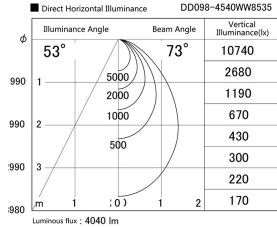

Item no. DD098-4540WW8535

Series Name: Φ 150 Spark

White Reflector

Installation	Recessed mount
Type	Φ 150 Spark
Fixture wattage	44.3W
Beam angle	73 deg
Color Temp.	3500K
CRI	Ra>85
Luminous	4038 lm
Body	Die-cast aluminum alloy
Body finish	N/A
Trim finish	White
Reflector finish	White
IP Rate	IP20
Light source	COB module
Input Voltage	AC220~240V
Dimming Type	Non-Dimmable
Certificate	CE, CCC
Cut Hole	150mm

Height (Weight)	
65.3W	152 (1.5kg)
48.5W	152 (1.5kg)
44.3W	132 (1.3kg)
33.8W	132 (1.3kg)
30.3W	132 (1.3kg)
23.0W	102 (1.0kg)