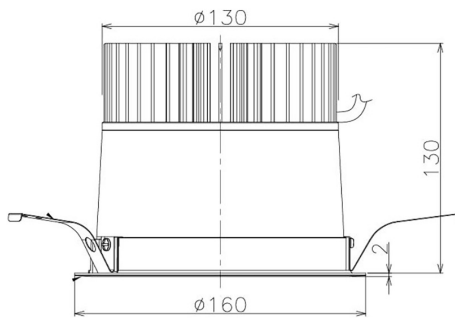

Item no. DD098-4540WW8535

Series Name: Φ 150 Spark

White Reflector

Installation	Recessed mount
Type	Φ 150 Spark
Fixture wattage	44.3W
Beam angle	73 deg
Color Temp.	3500K
CRI	Ra>85
Luminous	4038 lm
Body	Die-cast aluminum alloy
Body finish	N/A
Trim finish	White
Reflector finish	White
IP Rate	IP20
Light source	COB module
Input Voltage	AC220~240V
Dimming Type	Non-Dimmable
Certificate	CE, CCC
Cut Hole	150mm

Height (Weight)	
65.3W	152 (1.5kg)
48.5W	152 (1.5kg)
44.3W	132 (1.3kg)
33.8W	132 (1.3kg)
30.3W	132 (1.3kg)
23.0W	102 (1.0kg)