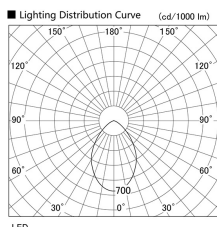

Item no. DD098-4540WW8535

Series Name: Φ 150 Spark

White Reflector

Installation	Recessed mount
Type	
Fixture wattage	44.3W
Beam angle	73 deg
Color Temp.	3500K
CRI	Ra>85
Luminous	4038 lm
Body	Die-cast aluminum alloy
Body finish	N/A
Trim finish	White
Reflector finish	White
IP Rate	IP20
Light source	COB module
Input Voltage	AC220~240V
Dimming Type	Non-Dimmable
Certificate	CE, CCC
Cut Hole	150mm

Height (Weight)	
65.3W	152 (1.5kg)
48.5W	152 (1.5kg)
44.3W	132 (1.3kg)
33.8W	132 (1.3kg)
30.3W	132 (1.3kg)
23.0W	102 (1.0kg)