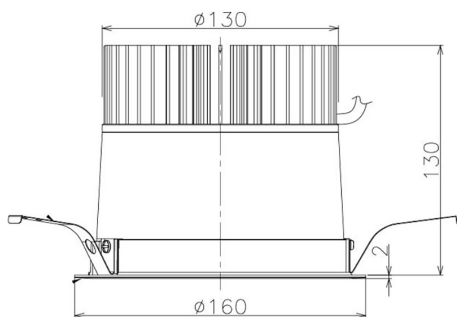

Item no. DD098-4540WW8535

Series Name: Φ 150 Spark

White Reflector

Installation	Recessed mount
Type	
Fixture wattage	44.3W
Beam angle	73 deg
Color Temp.	3500K
CRI	Ra>85
Luminous	4038 lm
Body	Die-cast aluminum alloy
Body finish	N/A
Trim finish	White
Reflector finish	White
IP Rate	IP20
Light source	COB module
Input Voltage	AC220~240V
Dimming Type	Non-Dimmable
Certificate	CE, CCC
Cut Hole	150mm

Height (Weight)	
65.3W	152 (1.5kg)
48.5W	152 (1.5kg)
44.3W	132 (1.3kg)
33.8W	132 (1.3kg)
30.3W	132 (1.3kg)
23.0W	102 (1.0kg)