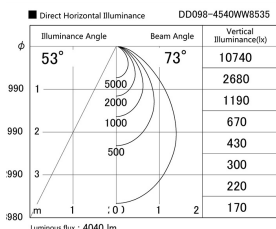

Item no. DD098-4540WW8535

Series Name: Φ 150 Spark

White Reflector

Installation	Recessed mount
Type	
Fixture wattage	44.3W
Beam angle	73 deg
Color Temp.	3500K
CRI	Ra>85
Luminous	4038 lm
Body	Die-cast aluminum alloy
Body finish	N/A
Trim finish	White
Reflector finish	White
IP Rate	IP20
Light source	COB module
Input Voltage	AC220~240V
Dimming Type	Non-Dimmable
Certificate	CE, CCC
Cut Hole	150mm

Height (Weight)	
65.3W	152 (1.5kg)
48.5W	152 (1.5kg)
44.3W	132 (1.3kg)
33.8W	132 (1.3kg)
30.3W	132 (1.3kg)
23.0W	102 (1.0kg)