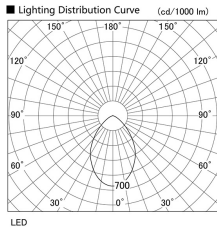

Item no. DD098-4540WW8535

Series Name: Φ 150 Spark

White Reflector

Installation	Recessed mount
Type	Φ 150 Spark
Fixture wattage	44.3W
Beam angle	73 deg
Color Temp.	3500K
CRI	Ra>85
Luminous	4038 lm
Body	Die-cast aluminum alloy
Body finish	N/A
Trim finish	White
Reflector finish	White
IP Rate	IP20
Light source	COB module
Input Voltage	AC220~240V
Dimming Type	Non-Dimmable
Certificate	CE, CCC
Cut Hole	150mm

Height (Weight)	
65.3W	152 (1.5kg)
48.5W	152 (1.5kg)
44.3W	132 (1.3kg)
33.8W	132 (1.3kg)
30.3W	132 (1.3kg)
23.0W	102 (1.0kg)