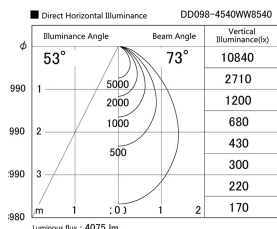

Item no. DD098-4540WW8540

Series Name: Φ 150 Spark

White Reflector

Installation	Recessed mount
Type	
Fixture wattage	44.3W
Beam angle	73 deg
Color Temp.	4000K
CRI	Ra>85
Luminous	4077 lm
Body	Die-cast aluminum alloy
Body finish	N/A
Trim finish	White
Reflector finish	White
IP Rate	IP20
Light source	COB module
Input Voltage	AC220~240V
Dimming Type	Non-Dimmable
Certificate	CE, CCC
Cut Hole	150mm

Height (Weight)	
65.3W	152 (1.5kg)
48.5W	152 (1.5kg)
44.3W	132 (1.3kg)
33.8W	132 (1.3kg)
30.3W	132 (1.3kg)
23.0W	102 (1.0kg)