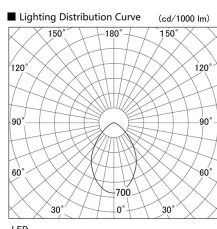

Item no. DD098-4540WW8540

Series Name: Φ 150 Spark

White Reflector

Installation	Recessed mount
Type	
Fixture wattage	44.3W
Beam angle	73 deg
Color Temp.	4000K
CRI	Ra>85
Luminous	4077 lm
Body	Die-cast aluminum alloy
Body finish	N/A
Trim finish	White
Reflector finish	White
IP Rate	IP20
Light source	COB module
Input Voltage	AC220~240V
Dimming Type	Non-Dimmable
Certificate	CE, CCC
Cut Hole	150mm

Height (Weight)	
65.3W	152 (1.5kg)
48.5W	152 (1.5kg)
44.3W	132 (1.3kg)
33.8W	132 (1.3kg)
30.3W	132 (1.3kg)
23.0W	102 (1.0kg)