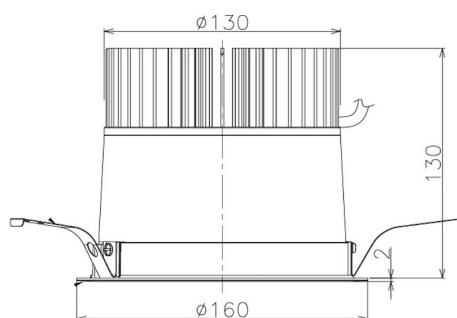

Item no. DD098-4540WW8540

Series Name: Φ 150 Spark

White Reflector

Installation	Recessed mount
Type	
Fixture wattage	44.3W
Beam angle	73 deg
Color Temp.	4000K
CRI	Ra>85
Luminous	4077 lm
Body	Die-cast aluminum alloy
Body finish	N/A
Trim finish	White
Reflector finish	White
IP Rate	IP20
Light source	COB module
Input Voltage	AC220~240V
Dimming Type	Non-Dimmable
Certificate	CE, CCC
Cut Hole	150mm

Height (Weight)	
65.3W	152 (1.5kg)
48.5W	152 (1.5kg)
44.3W	132 (1.3kg)
33.8W	132 (1.3kg)
30.3W	132 (1.3kg)
23.0W	102 (1.0kg)