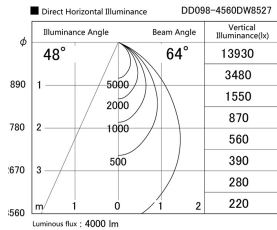

Item no. DD098-4560DW8527

Series Name: Φ 150 Spark

Dark Mirror Reflector

Installation	Recessed mount
Type	
Fixture wattage	44.3W
Beam angle	64 deg
Color Temp.	2700K
CRI	Ra>85
Luminous	4002 lm
Body	Die-cast aluminum alloy
Body finish	N/A
Trim finish	White
Reflector finish	Dark Mirror
IP Rate	IP20
Light source	COB module
Input Voltage	AC220~240V
Dimming Type	Non-Dimmable
Certificate	CE, CCC
Cut Hole	150mm

Height (Weight)	
65.3W	152 (1.5kg)
48.5W	152 (1.5kg)
44.3W	132 (1.3kg)
33.8W	132 (1.3kg)
30.3W	132 (1.3kg)
23.0W	102 (1.0kg)