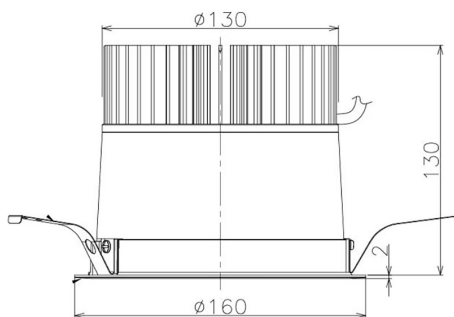

Item no. DD098-4560DW8527

Series Name: Φ 150 Spark

Dark Mirror Reflector

Installation	Recessed mount
Type	
Fixture wattage	44.3W
Beam angle	64 deg
Color Temp.	2700K
CRI	Ra>85
Luminous	4002 lm
Body	Die-cast aluminum alloy
Body finish	N/A
Trim finish	White
Reflector finish	Dark Mirror
IP Rate	IP20
Light source	COB module
Input Voltage	AC220~240V
Dimming Type	Non-Dimmable
Certificate	CE, CCC
Cut Hole	150mm

Height (Weight)	
65.3W	152 (1.5kg)
48.5W	152 (1.5kg)
44.3W	132 (1.3kg)
33.8W	132 (1.3kg)
30.3W	132 (1.3kg)
23.0W	102 (1.0kg)