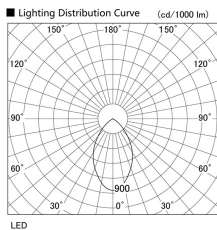

Item no. DD098-4560DW8527

Series Name: Φ 150 Spark

Dark Mirror Reflector

Installation	Recessed mount
Type	
Fixture wattage	44.3W
Beam angle	64 deg
Color Temp.	2700K
CRI	Ra>85
Luminous	4002 lm
Body	Die-cast aluminum alloy
Body finish	N/A
Trim finish	White
Reflector finish	Dark Mirror
IP Rate	IP20
Light source	COB module
Input Voltage	AC220~240V
Dimming Type	Non-Dimmable
Certificate	CE, CCC
Cut Hole	150mm

Height (Weight)	
65.3W	152 (1.5kg)
48.5W	152 (1.5kg)
44.3W	132 (1.3kg)
33.8W	132 (1.3kg)
30.3W	132 (1.3kg)
23.0W	102 (1.0kg)