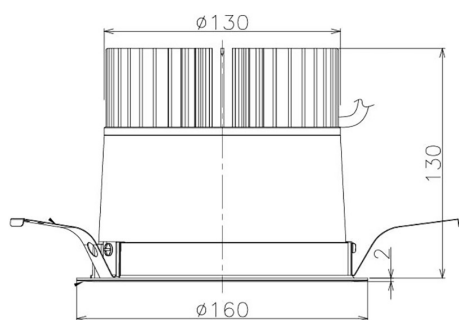

Item no. DD098-4560DW8527

Series Name: Φ 150 Spark

Dark Mirror Reflector

Installation	Recessed mount
Type	Φ 150 Spark
Fixture wattage	44.3W
Beam angle	64 deg
Color Temp.	2700K
CRI	Ra>85
Luminous	4002 lm
Body	Die-cast aluminum alloy
Body finish	N/A
Trim finish	White
Reflector finish	Dark Mirror
IP Rate	IP20
Light source	COB module
Input Voltage	AC220~240V
Dimming Type	Non-Dimmable
Certificate	CE, CCC
Cut Hole	150mm

Height (Weight)	
65.3W	152 (1.5kg)
48.5W	152 (1.5kg)
44.3W	132 (1.3kg)
33.8W	132 (1.3kg)
30.3W	132 (1.3kg)
23.0W	102 (1.0kg)