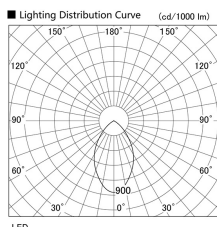

Item no. DD098-4560DW8527

Series Name: Φ 150 Spark

Dark Mirror Reflector

Installation	Recessed mount
Type	Φ 150 Spark
Fixture wattage	44.3W
Beam angle	64 deg
Color Temp.	2700K
CRI	Ra>85
Luminous	4002 lm
Body	Die-cast aluminum alloy
Body finish	N/A
Trim finish	White
Reflector finish	Dark Mirror
IP Rate	IP20
Light source	COB module
Input Voltage	AC220~240V
Dimming Type	Non-Dimmable
Certificate	CE, CCC
Cut Hole	150mm

Height (Weight)	
65.3W	152 (1.5kg)
48.5W	152 (1.5kg)
44.3W	132 (1.3kg)
33.8W	132 (1.3kg)
30.3W	132 (1.3kg)
23.0W	102 (1.0kg)