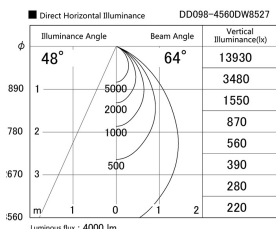

Item no. DD098-4560DW8527

Series Name: Φ 150 Spark

Dark Mirror Reflector

Installation	Recessed mount
Type	Φ 150 Spark
Fixture wattage	44.3W
Beam angle	64 deg
Color Temp.	2700K
CRI	Ra>85
Luminous	4002 lm
Body	Die-cast aluminum alloy
Body finish	N/A
Trim finish	White
Reflector finish	Dark Mirror
IP Rate	IP20
Light source	COB module
Input Voltage	AC220~240V
Dimming Type	Non-Dimmable
Certificate	CE, CCC
Cut Hole	150mm

Height (Weight)	
65.3W	152 (1.5kg)
48.5W	152 (1.5kg)
44.3W	132 (1.3kg)
33.8W	132 (1.3kg)
30.3W	132 (1.3kg)
23.0W	102 (1.0kg)