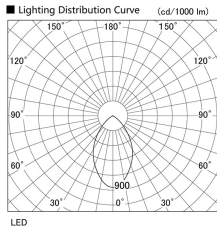

Item no. DD098-4560DW8530

Series Name:  $\Phi$ 150 Spark

Dark Mirror Reflector

Installation	Recessed mount
Type	$\Phi$ 150 Spark
Fixture wattage	44.3W
Beam angle	64 deg
Color Temp.	3000K
CRI	Ra>85
Luminous	4168 lm
Body	Die-cast aluminum alloy
Body finish	N/A
Trim finish	White
Reflector finish	Dark Mirror
IP Rate	IP20
Light source	COB module
Input Voltage	AC220~240V
Dimming Type	Non-Dimmable
Certificate	CE, CCC
Cut Hole	150mm

Height (Weight)	
65.3W	152 (1.5kg)
48.5W	152 (1.5kg)
44.3W	132 (1.3kg)
33.8W	132 (1.3kg)
30.3W	132 (1.3kg)
23.0W	102 (1.0kg)