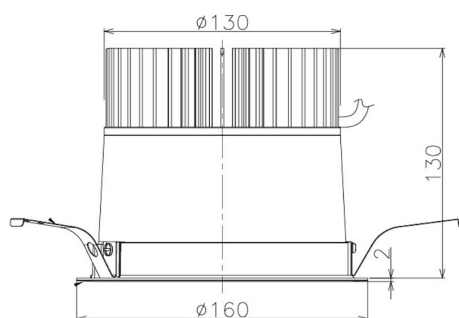

Item no. DD098-4560DW8530

Series Name: Φ 150 Spark

Dark Mirror Reflector

Installation	Recessed mount
Type	
Fixture wattage	44.3W
Beam angle	64 deg
Color Temp.	3000K
CRI	Ra>85
Luminous	4168 lm
Body	Die-cast aluminum alloy
Body finish	N/A
Trim finish	White
Reflector finish	Dark Mirror
IP Rate	IP20
Light source	COB module
Input Voltage	AC220~240V
Dimming Type	Non-Dimmable
Certificate	CE, CCC
Cut Hole	150mm

Height (Weight)	
65.3W	152 (1.5kg)
48.5W	152 (1.5kg)
44.3W	132 (1.3kg)
33.8W	132 (1.3kg)
30.3W	132 (1.3kg)
23.0W	102 (1.0kg)