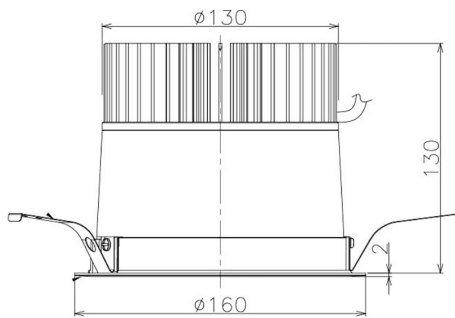

Item no. DD098-4560DW8530

Series Name:  $\Phi$ 150 Spark

Dark Mirror Reflector

Installation	Recessed mount
Type	$\Phi$ 150 Spark
Fixture wattage	44.3W
Beam angle	64 deg
Color Temp.	3000K
CRI	Ra>85
Luminous	4168 lm
Body	Die-cast aluminum alloy
Body finish	N/A
Trim finish	White
Reflector finish	Dark Mirror
IP Rate	IP20
Light source	COB module
Input Voltage	AC220~240V
Dimming Type	Non-Dimmable
Certificate	CE, CCC
Cut Hole	150mm

Height (Weight)	
65.3W	152 (1.5kg)
48.5W	152 (1.5kg)
44.3W	132 (1.3kg)
33.8W	132 (1.3kg)
30.3W	132 (1.3kg)
23.0W	102 (1.0kg)