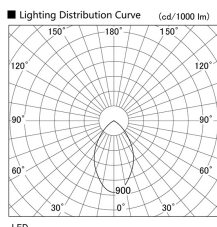

Item no. DD098-4560DW8530

Series Name: Φ 150 Spark

Dark Mirror Reflector

Installation	Recessed mount
Type	
Fixture wattage	44.3W
Beam angle	64 deg
Color Temp.	3000K
CRI	Ra>85
Luminous	4168 lm
Body	Die-cast aluminum alloy
Body finish	N/A
Trim finish	White
Reflector finish	Dark Mirror
IP Rate	IP20
Light source	COB module
Input Voltage	AC220~240V
Dimming Type	Non-Dimmable
Certificate	CE, CCC
Cut Hole	150mm

Height (Weight)	
65.3W	152 (1.5kg)
48.5W	152 (1.5kg)
44.3W	132 (1.3kg)
33.8W	132 (1.3kg)
30.3W	132 (1.3kg)
23.0W	102 (1.0kg)