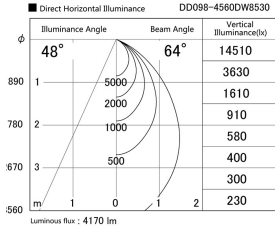

Item no. DD098-4560DW8530

Series Name:  $\Phi$ 150 Spark

Dark Mirror Reflector

Installation	Recessed mount
Type	$\Phi$ 150 Spark
Fixture wattage	44.3W
Beam angle	64 deg
Color Temp.	3000K
CRI	Ra>85
Luminous	4168 lm
Body	Die-cast aluminum alloy
Body finish	N/A
Trim finish	White
Reflector finish	Dark Mirror
IP Rate	IP20
Light source	COB module
Input Voltage	AC220~240V
Dimming Type	Non-Dimmable
Certificate	CE, CCC
Cut Hole	150mm

Height (Weight)	
65.3W	152 (1.5kg)
48.5W	152 (1.5kg)
44.3W	132 (1.3kg)
33.8W	132 (1.3kg)
30.3W	132 (1.3kg)
23.0W	102 (1.0kg)