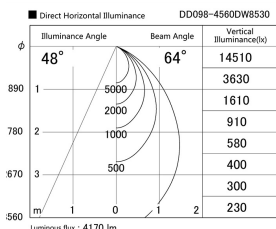

Item no. DD098-4560DW8530

Series Name: Φ 150 Spark

Dark Mirror Reflector

Installation	Recessed mount
Type	
Fixture wattage	44.3W
Beam angle	64 deg
Color Temp.	3000K
CRI	Ra>85
Luminous	4168 lm
Body	Die-cast aluminum alloy
Body finish	N/A
Trim finish	White
Reflector finish	Dark Mirror
IP Rate	IP20
Light source	COB module
Input Voltage	AC220~240V
Dimming Type	Non-Dimmable
Certificate	CE, CCC
Cut Hole	150mm

Height (Weight)	
65.3W	152 (1.5kg)
48.5W	152 (1.5kg)
44.3W	132 (1.3kg)
33.8W	132 (1.3kg)
30.3W	132 (1.3kg)
23.0W	102 (1.0kg)