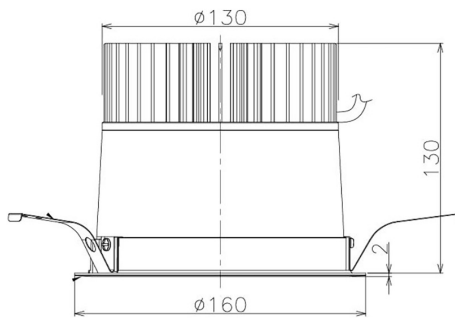

Item no. DD098-4560DW8535

Series Name: Φ 150 Spark

Dark Mirror Reflector

Installation	Recessed mount
Type	
Fixture wattage	44.3W
Beam angle	64 deg
Color Temp.	3500K
CRI	Ra>85
Luminous	4252 lm
Body	Die-cast aluminum alloy
Body finish	N/A
Trim finish	White
Reflector finish	Dark Mirror
IP Rate	IP20
Light source	COB module
Input Voltage	AC220~240V
Dimming Type	Non-Dimmable
Certificate	CE, CCC
Cut Hole	150mm

Height (Weight)	
65.3W	152 (1.5kg)
48.5W	152 (1.5kg)
44.3W	132 (1.3kg)
33.8W	132 (1.3kg)
30.3W	132 (1.3kg)
23.0W	102 (1.0kg)