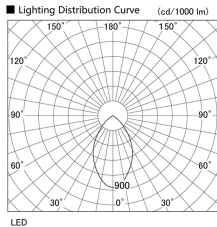

Item no. DD098-4560DW8535

Series Name: Φ 150 Spark

Dark Mirror Reflector

Installation	Recessed mount
Type	Φ 150 Spark
Fixture wattage	44.3W
Beam angle	64 deg
Color Temp.	3500K
CRI	Ra>85
Luminous	4252 lm
Body	Die-cast aluminum alloy
Body finish	N/A
Trim finish	White
Reflector finish	Dark Mirror
IP Rate	IP20
Light source	COB module
Input Voltage	AC220~240V
Dimming Type	Non-Dimmable
Certificate	CE, CCC
Cut Hole	150mm

Height (Weight)	
65.3W	152 (1.5kg)
48.5W	152 (1.5kg)
44.3W	132 (1.3kg)
33.8W	132 (1.3kg)
30.3W	132 (1.3kg)
23.0W	102 (1.0kg)