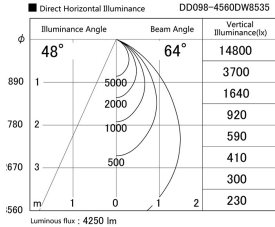

Item no. DD098-4560DW8535

Series Name: Φ 150 Spark

Dark Mirror Reflector

Installation	Recessed mount
Type	Φ 150 Spark
Fixture wattage	44.3W
Beam angle	64 deg
Color Temp.	3500K
CRI	Ra>85
Luminous	4252 lm
Body	Die-cast aluminum alloy
Body finish	N/A
Trim finish	White
Reflector finish	Dark Mirror
IP Rate	IP20
Light source	COB module
Input Voltage	AC220~240V
Dimming Type	Non-Dimmable
Certificate	CE, CCC
Cut Hole	150mm

Height (Weight)	
65.3W	152 (1.5kg)
48.5W	152 (1.5kg)
44.3W	132 (1.3kg)
33.8W	132 (1.3kg)
30.3W	132 (1.3kg)
23.0W	102 (1.0kg)