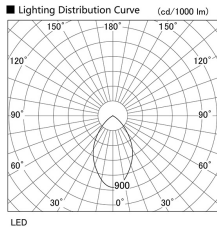

Item no. DD098-4560DW8535

Series Name: Φ 150 Spark

Dark Mirror Reflector

Installation	Recessed mount
Type	
Fixture wattage	44.3W
Beam angle	64 deg
Color Temp.	3500K
CRI	Ra>85
Luminous	4252 lm
Body	Die-cast aluminum alloy
Body finish	N/A
Trim finish	White
Reflector finish	Dark Mirror
IP Rate	IP20
Light source	COB module
Input Voltage	AC220~240V
Dimming Type	Non-Dimmable
Certificate	CE, CCC
Cut Hole	150mm

Height (Weight)	
65.3W	152 (1.5kg)
48.5W	152 (1.5kg)
44.3W	132 (1.3kg)
33.8W	132 (1.3kg)
30.3W	132 (1.3kg)
23.0W	102 (1.0kg)