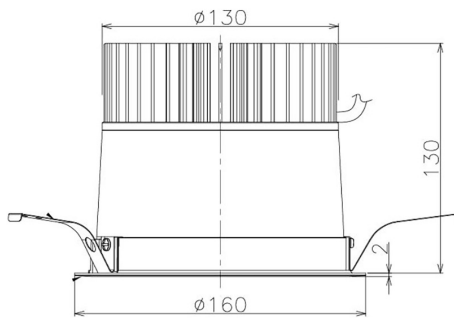

Item no. DD098-4560DW8535

Series Name: Φ 150 Spark

Dark Mirror Reflector

Installation	Recessed mount
Type	Φ 150 Spark
Fixture wattage	44.3W
Beam angle	64 deg
Color Temp.	3500K
CRI	Ra>85
Luminous	4252 lm
Body	Die-cast aluminum alloy
Body finish	N/A
Trim finish	White
Reflector finish	Dark Mirror
IP Rate	IP20
Light source	COB module
Input Voltage	AC220~240V
Dimming Type	Non-Dimmable
Certificate	CE, CCC
Cut Hole	150mm

Height (Weight)	
65.3W	152 (1.5kg)
48.5W	152 (1.5kg)
44.3W	132 (1.3kg)
33.8W	132 (1.3kg)
30.3W	132 (1.3kg)
23.0W	102 (1.0kg)