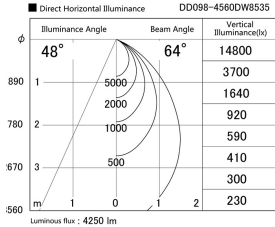

Item no. DD098-4560DW8535

Series Name: Φ 150 Spark

Dark Mirror Reflector

Installation	Recessed mount
Type	
Fixture wattage	44.3W
Beam angle	64 deg
Color Temp.	3500K
CRI	Ra>85
Luminous	4252 lm
Body	Die-cast aluminum alloy
Body finish	N/A
Trim finish	White
Reflector finish	Dark Mirror
IP Rate	IP20
Light source	COB module
Input Voltage	AC220~240V
Dimming Type	Non-Dimmable
Certificate	CE, CCC
Cut Hole	150mm

Height (Weight)	
65.3W	152 (1.5kg)
48.5W	152 (1.5kg)
44.3W	132 (1.3kg)
33.8W	132 (1.3kg)
30.3W	132 (1.3kg)
23.0W	102 (1.0kg)