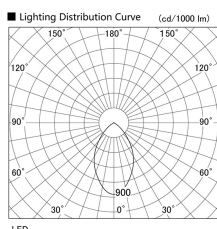

Item no. DD098-4560DW8540

Series Name: Φ 150 Spark

Dark Mirror Reflector

Installation	Recessed mount
Type	
Fixture wattage	44.3W
Beam angle	64 deg
Color Temp.	4000K
CRI	Ra>85
Luminous	4293 lm
Body	Die-cast aluminum alloy
Body finish	N/A
Trim finish	White
Reflector finish	Dark Mirror
IP Rate	IP20
Light source	COB module
Input Voltage	AC220~240V
Dimming Type	Non-Dimmable
Certificate	CE, CCC
Cut Hole	150mm

Height (Weight)	
65.3W	152 (1.5kg)
48.5W	152 (1.5kg)
44.3W	132 (1.3kg)
33.8W	132 (1.3kg)
30.3W	132 (1.3kg)
23.0W	102 (1.0kg)