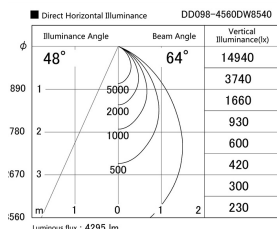

Item no. DD098-4560DW8540

Series Name: Φ 150 Spark

Dark Mirror Reflector

Installation	Recessed mount
Type	
Fixture wattage	44.3W
Beam angle	64 deg
Color Temp.	4000K
CRI	Ra>85
Luminous	4293 lm
Body	Die-cast aluminum alloy
Body finish	N/A
Trim finish	White
Reflector finish	Dark Mirror
IP Rate	IP20
Light source	COB module
Input Voltage	AC220~240V
Dimming Type	Non-Dimmable
Certificate	CE, CCC
Cut Hole	150mm

Height (Weight)	
65.3W	152 (1.5kg)
48.5W	152 (1.5kg)
44.3W	132 (1.3kg)
33.8W	132 (1.3kg)
30.3W	132 (1.3kg)
23.0W	102 (1.0kg)