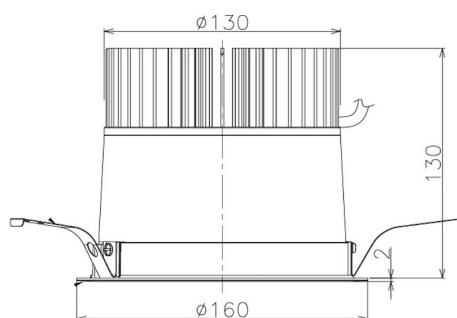

Item no. DD098-4560DW8540

Series Name: Φ 150 Spark

Dark Mirror Reflector

Installation	Recessed mount
Type	
Fixture wattage	44.3W
Beam angle	64 deg
Color Temp.	4000K
CRI	Ra>85
Luminous	4293 lm
Body	Die-cast aluminum alloy
Body finish	N/A
Trim finish	White
Reflector finish	Dark Mirror
IP Rate	IP20
Light source	COB module
Input Voltage	AC220~240V
Dimming Type	Non-Dimmable
Certificate	CE, CCC
Cut Hole	150mm

Height (Weight)	
65.3W	152 (1.5kg)
48.5W	152 (1.5kg)
44.3W	132 (1.3kg)
33.8W	132 (1.3kg)
30.3W	132 (1.3kg)
23.0W	102 (1.0kg)