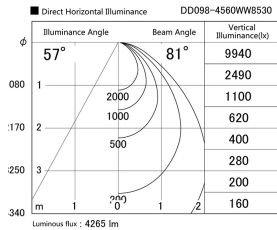

Item no. DD098-4560WW8530

Series Name:  $\Phi$ 150 Spark

White Reflector

Installation	Recessed mount
Type	$\Phi$ 150 Spark
Fixture wattage	44.3W
Beam angle	81 deg
Color Temp.	3000K
CRI	Ra>85
Luminous	4263 lm
Body	Die-cast aluminum alloy
Body finish	N/A
Trim finish	White
Reflector finish	White
IP Rate	IP20
Light source	COB module
Input Voltage	AC220~240V
Dimming Type	Non-Dimmable
Certificate	CE, CCC
Cut Hole	150mm

Height (Weight)	
65.3W	152 (1.5kg)
48.5W	152 (1.5kg)
44.3W	132 (1.3kg)
33.8W	132 (1.3kg)
30.3W	132 (1.3kg)
23.0W	102 (1.0kg)