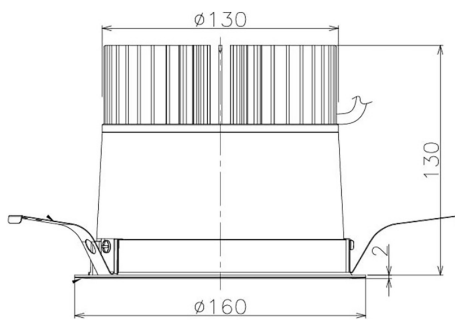

Item no. DD098-4560WW8530

Series Name:  $\Phi$ 150 Spark

White Reflector

Installation	Recessed mount
Type	
Fixture wattage	44.3W
Beam angle	81 deg
Color Temp.	3000K
CRI	Ra>85
Luminous	4263 lm
Body	Die-cast aluminum alloy
Body finish	N/A
Trim finish	White
Reflector finish	White
IP Rate	IP20
Light source	COB module
Input Voltage	AC220~240V
Dimming Type	Non-Dimmable
Certificate	CE, CCC
Cut Hole	150mm

Height (Weight)	
65.3W	152 (1.5kg)
48.5W	152 (1.5kg)
44.3W	132 (1.3kg)
33.8W	132 (1.3kg)
30.3W	132 (1.3kg)
23.0W	102 (1.0kg)