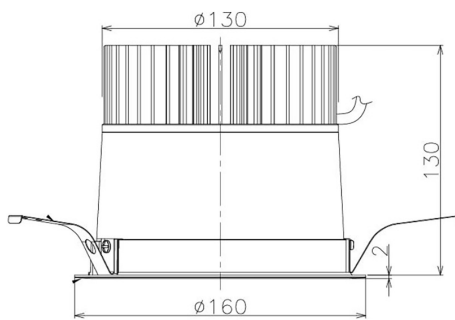

Item no. DD098-4560WW8530

Series Name:  $\Phi$ 150 Spark

White Reflector

Installation	Recessed mount
Type	$\Phi$ 150 Spark
Fixture wattage	44.3W
Beam angle	81 deg
Color Temp.	3000K
CRI	Ra>85
Luminous	4263 lm
Body	Die-cast aluminum alloy
Body finish	N/A
Trim finish	White
Reflector finish	White
IP Rate	IP20
Light source	COB module
Input Voltage	AC220~240V
Dimming Type	Non-Dimmable
Certificate	CE, CCC
Cut Hole	150mm

Height (Weight)	
65.3W	152 (1.5kg)
48.5W	152 (1.5kg)
44.3W	132 (1.3kg)
33.8W	132 (1.3kg)
30.3W	132 (1.3kg)
23.0W	102 (1.0kg)