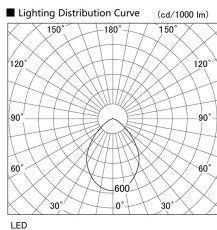

Item no. DD098-4560WW8530

Series Name:  $\Phi$ 150 Spark

White Reflector

Installation	Recessed mount
Type	$\Phi$ 150 Spark
Fixture wattage	44.3W
Beam angle	81 deg
Color Temp.	3000K
CRI	Ra>85
Luminous	4263 lm
Body	Die-cast aluminum alloy
Body finish	N/A
Trim finish	White
Reflector finish	White
IP Rate	IP20
Light source	COB module
Input Voltage	AC220~240V
Dimming Type	Non-Dimmable
Certificate	CE, CCC
Cut Hole	150mm

Height (Weight)	
65.3W	152 (1.5kg)
48.5W	152 (1.5kg)
44.3W	132 (1.3kg)
33.8W	132 (1.3kg)
30.3W	132 (1.3kg)
23.0W	102 (1.0kg)