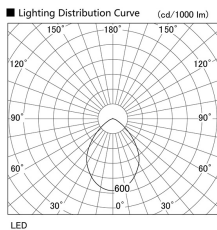

Item no. DD098-4560WW8530

Series Name:  $\Phi$ 150 Spark

White Reflector

Installation	Recessed mount
Type	
Fixture wattage	44.3W
Beam angle	81 deg
Color Temp.	3000K
CRI	Ra>85
Luminous	4263 lm
Body	Die-cast aluminum alloy
Body finish	N/A
Trim finish	White
Reflector finish	White
IP Rate	IP20
Light source	COB module
Input Voltage	AC220~240V
Dimming Type	Non-Dimmable
Certificate	CE, CCC
Cut Hole	150mm

Height (Weight)	
65.3W	152 (1.5kg)
48.5W	152 (1.5kg)
44.3W	132 (1.3kg)
33.8W	132 (1.3kg)
30.3W	132 (1.3kg)
23.0W	102 (1.0kg)