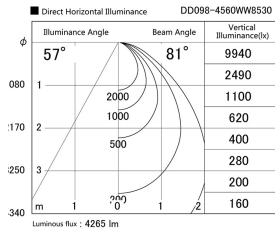

Item no. DD098-4560WW8530

Series Name:  $\Phi$ 150 Spark

White Reflector

Installation	Recessed mount
Type	
Fixture wattage	44.3W
Beam angle	81 deg
Color Temp.	3000K
CRI	Ra>85
Luminous	4263 lm
Body	Die-cast aluminum alloy
Body finish	N/A
Trim finish	White
Reflector finish	White
IP Rate	IP20
Light source	COB module
Input Voltage	AC220~240V
Dimming Type	Non-Dimmable
Certificate	CE, CCC
Cut Hole	150mm

Height (Weight)	
65.3W	152 (1.5kg)
48.5W	152 (1.5kg)
44.3W	132 (1.3kg)
33.8W	132 (1.3kg)
30.3W	132 (1.3kg)
23.0W	102 (1.0kg)