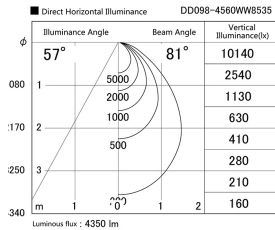

Item no. DD098-4560WW8535

Series Name: Φ 150 Spark

White Reflector

Installation	Recessed mount
Type	Φ 150 Spark
Fixture wattage	44.3W
Beam angle	81 deg
Color Temp.	3500K
CRI	Ra>85
Luminous	4348 lm
Body	Die-cast aluminum alloy
Body finish	N/A
Trim finish	White
Reflector finish	White
IP Rate	IP20
Light source	COB module
Input Voltage	AC220~240V
Dimming Type	Non-Dimmable
Certificate	CE, CCC
Cut Hole	150mm

Height (Weight)	
65.3W	152 (1.5kg)
48.5W	152 (1.5kg)
44.3W	132 (1.3kg)
33.8W	132 (1.3kg)
30.3W	132 (1.3kg)
23.0W	102 (1.0kg)