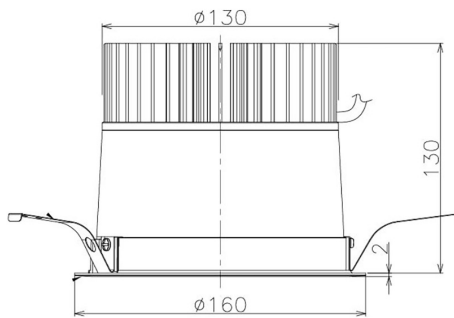

Item no. DD098-4560WW8535

Series Name: Φ 150 Spark

White Reflector

Installation	Recessed mount
Type	Φ 150 Spark
Fixture wattage	44.3W
Beam angle	81 deg
Color Temp.	3500K
CRI	Ra>85
Luminous	4348 lm
Body	Die-cast aluminum alloy
Body finish	N/A
Trim finish	White
Reflector finish	White
IP Rate	IP20
Light source	COB module
Input Voltage	AC220~240V
Dimming Type	Non-Dimmable
Certificate	CE, CCC
Cut Hole	150mm

Height (Weight)	
65.3W	152 (1.5kg)
48.5W	152 (1.5kg)
44.3W	132 (1.3kg)
33.8W	132 (1.3kg)
30.3W	132 (1.3kg)
23.0W	102 (1.0kg)