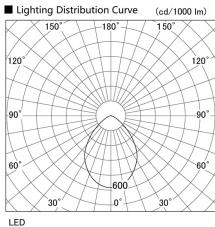

Item no. DD098-4560WW8535

Series Name: Φ 150 Spark

White Reflector

Installation	Recessed mount
Type	Φ 150 Spark
Fixture wattage	44.3W
Beam angle	81 deg
Color Temp.	3500K
CRI	Ra>85
Luminous	4348 lm
Body	Die-cast aluminum alloy
Body finish	N/A
Trim finish	White
Reflector finish	White
IP Rate	IP20
Light source	COB module
Input Voltage	AC220~240V
Dimming Type	Non-Dimmable
Certificate	CE, CCC
Cut Hole	150mm

Height (Weight)	
65.3W	152 (1.5kg)
48.5W	152 (1.5kg)
44.3W	132 (1.3kg)
33.8W	132 (1.3kg)
30.3W	132 (1.3kg)
23.0W	102 (1.0kg)