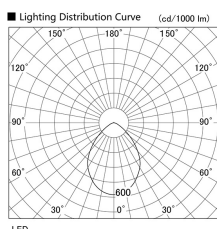

Item no. DD098-4560WW8540

Series Name: Φ 150 Spark

White Reflector

Installation	Recessed mount
Type	Φ 150 Spark
Fixture wattage	44.3W
Beam angle	81 deg
Color Temp.	4000K
CRI	Ra>85
Luminous	4391 lm
Body	Die-cast aluminum alloy
Body finish	N/A
Trim finish	White
Reflector finish	White
IP Rate	IP20
Light source	COB module
Input Voltage	AC220~240V
Dimming Type	Non-Dimmable
Certificate	CE, CCC
Cut Hole	150mm

Height (Weight)	
65.3W	152 (1.5kg)
48.5W	152 (1.5kg)
44.3W	132 (1.3kg)
33.8W	132 (1.3kg)
30.3W	132 (1.3kg)
23.0W	102 (1.0kg)