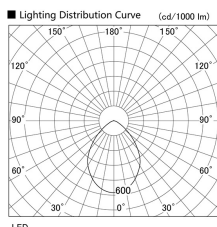

Item no. DD098-4560WW8540

Series Name:  $\Phi$ 150 Spark

White Reflector

Installation	Recessed mount
Type	
Fixture wattage	44.3W
Beam angle	81 deg
Color Temp.	4000K
CRI	Ra>85
Luminous	4391 lm
Body	Die-cast aluminum alloy
Body finish	N/A
Trim finish	White
Reflector finish	White
IP Rate	IP20
Light source	COB module
Input Voltage	AC220~240V
Dimming Type	Non-Dimmable
Certificate	CE, CCC
Cut Hole	150mm

Height (Weight)	
65.3W	152 (1.5kg)
48.5W	152 (1.5kg)
44.3W	132 (1.3kg)
33.8W	132 (1.3kg)
30.3W	132 (1.3kg)
23.0W	102 (1.0kg)