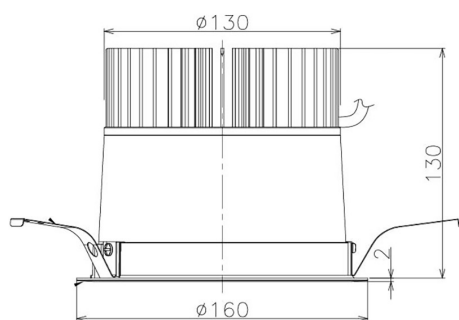

Item no. DD098-4560WW8540

Series Name: Φ 150 Spark

White Reflector

Installation	Recessed mount
Type	Φ 150 Spark
Fixture wattage	44.3W
Beam angle	81 deg
Color Temp.	4000K
CRI	Ra>85
Luminous	4391 lm
Body	Die-cast aluminum alloy
Body finish	N/A
Trim finish	White
Reflector finish	White
IP Rate	IP20
Light source	COB module
Input Voltage	AC220~240V
Dimming Type	Non-Dimmable
Certificate	CE, CCC
Cut Hole	150mm

Height (Weight)	
65.3W	152 (1.5kg)
48.5W	152 (1.5kg)
44.3W	132 (1.3kg)
33.8W	132 (1.3kg)
30.3W	132 (1.3kg)
23.0W	102 (1.0kg)