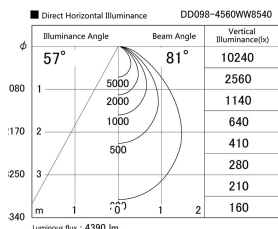

Item no. DD098-4560WW8540

Series Name: Φ 150 Spark

White Reflector

Installation	Recessed mount
Type	Φ 150 Spark
Fixture wattage	44.3W
Beam angle	81 deg
Color Temp.	4000K
CRI	Ra>85
Luminous	4391 lm
Body	Die-cast aluminum alloy
Body finish	N/A
Trim finish	White
Reflector finish	White
IP Rate	IP20
Light source	COB module
Input Voltage	AC220~240V
Dimming Type	Non-Dimmable
Certificate	CE, CCC
Cut Hole	150mm

Height (Weight)	
65.3W	152 (1.5kg)
48.5W	152 (1.5kg)
44.3W	132 (1.3kg)
33.8W	132 (1.3kg)
30.3W	132 (1.3kg)
23.0W	102 (1.0kg)