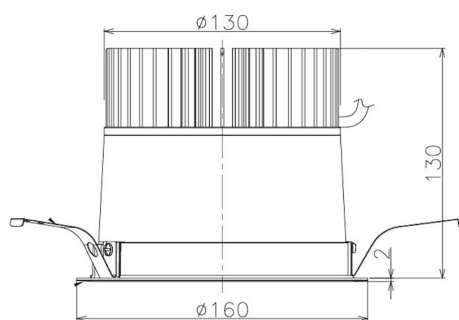

Item no. DD098-4560WW8540

Series Name:  $\Phi$ 150 Spark

White Reflector

Installation	Recessed mount
Type	
Fixture wattage	44.3W
Beam angle	81 deg
Color Temp.	4000K
CRI	Ra>85
Luminous	4391 lm
Body	Die-cast aluminum alloy
Body finish	N/A
Trim finish	White
Reflector finish	White
IP Rate	IP20
Light source	COB module
Input Voltage	AC220~240V
Dimming Type	Non-Dimmable
Certificate	CE, CCC
Cut Hole	150mm

Height (Weight)	
65.3W	152 (1.5kg)
48.5W	152 (1.5kg)
44.3W	132 (1.3kg)
33.8W	132 (1.3kg)
30.3W	132 (1.3kg)
23.0W	102 (1.0kg)