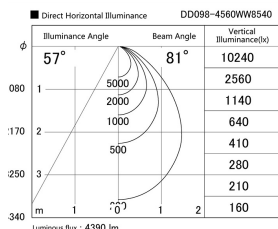

Item no. DD098-4560WW8540

Series Name:  $\Phi$ 150 Spark

White Reflector

Installation	Recessed mount
Type	
Fixture wattage	44.3W
Beam angle	81 deg
Color Temp.	4000K
CRI	Ra>85
Luminous	4391 lm
Body	Die-cast aluminum alloy
Body finish	N/A
Trim finish	White
Reflector finish	White
IP Rate	IP20
Light source	COB module
Input Voltage	AC220~240V
Dimming Type	Non-Dimmable
Certificate	CE, CCC
Cut Hole	150mm

Height (Weight)	
65.3W	152 (1.5kg)
48.5W	152 (1.5kg)
44.3W	132 (1.3kg)
33.8W	132 (1.3kg)
30.3W	132 (1.3kg)
23.0W	102 (1.0kg)