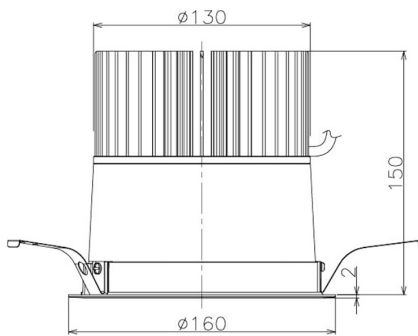

Item no. DD098-5020DW8527

Series Name:  $\Phi$ 150 Spark

Dark Mirror Reflector

Installation	Recessed mount
Type	
Fixture wattage	48.5W
Beam angle	25 deg
Color Temp.	2700K
CRI	Ra>85
Luminous	4745 lm
Body	Die-cast aluminum alloy
Body finish	N/A
Trim finish	White
Reflector finish	Dark Mirror
IP Rate	IP20
Light source	COB module
Input Voltage	AC220~240V
Dimming Type	Non-Dimmable
Certificate	CE, CCC
Cut Hole	150mm

Height (Weight)	
65.3W	152 (1.5kg)
48.5W	152 (1.5kg)
44.3W	132 (1.3kg)
33.8W	132 (1.3kg)
30.3W	132 (1.3kg)
23.0W	102 (1.0kg)