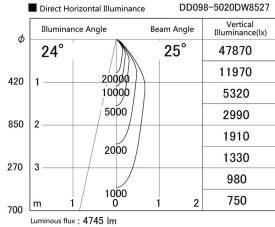

Item no. DD098-5020DW8527

Series Name:  $\Phi$ 150 Spark

Dark Mirror Reflector

Installation	Recessed mount
Type	
Fixture wattage	48.5W
Beam angle	25 deg
Color Temp.	2700K
CRI	Ra>85
Luminous	4745 lm
Body	Die-cast aluminum alloy
Body finish	N/A
Trim finish	White
Reflector finish	Dark Mirror
IP Rate	IP20
Light source	COB module
Input Voltage	AC220~240V
Dimming Type	Non-Dimmable
Certificate	CE, CCC
Cut Hole	150mm

Height (Weight)	
65.3W	152 (1.5kg)
48.5W	152 (1.5kg)
44.3W	132 (1.3kg)
33.8W	132 (1.3kg)
30.3W	132 (1.3kg)
23.0W	102 (1.0kg)