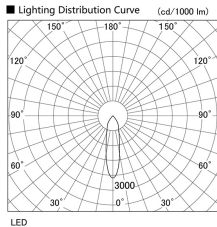

Item no. DD098-5020DW8527

Series Name:  $\Phi$ 150 Spark

Dark Mirror Reflector

Installation	Recessed mount
Type	
Fixture wattage	48.5W
Beam angle	25 deg
Color Temp.	2700K
CRI	Ra>85
Luminous	4745 lm
Body	Die-cast aluminum alloy
Body finish	N/A
Trim finish	White
Reflector finish	Dark Mirror
IP Rate	IP20
Light source	COB module
Input Voltage	AC220~240V
Dimming Type	Non-Dimmable
Certificate	CE, CCC
Cut Hole	150mm

Height (Weight)	
65.3W	152 (1.5kg)
48.5W	152 (1.5kg)
44.3W	132 (1.3kg)
33.8W	132 (1.3kg)
30.3W	132 (1.3kg)
23.0W	102 (1.0kg)