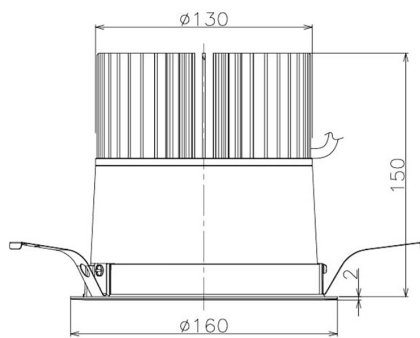

Item no. DD098-5020DW8530

Series Name:  $\Phi$ 150 Spark

Dark Mirror Reflector

Installation	Recessed mount
Type	
Fixture wattage	48.5W
Beam angle	25 deg
Color Temp.	3000K
CRI	Ra>85
Luminous	4943 lm
Body	Die-cast aluminum alloy
Body finish	N/A
Trim finish	White
Reflector finish	Dark Mirror
IP Rate	IP20
Light source	COB module
Input Voltage	AC220~240V
Dimming Type	Non-Dimmable
Certificate	CE, CCC
Cut Hole	150mm

Height (Weight)	
65.3W	152 (1.5kg)
48.5W	152 (1.5kg)
44.3W	132 (1.3kg)
33.8W	132 (1.3kg)
30.3W	132 (1.3kg)
23.0W	102 (1.0kg)