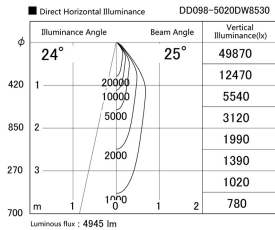

Item no. DD098-5020DW8530

Series Name: Φ 150 Spark

Dark Mirror Reflector

| | |
|------------------|-------------------------|
| Installation | Recessed mount |
| Type | Φ 150 Spark |
| Fixture wattage | 48.5W |
| Beam angle | 25 deg |
| Color Temp. | 3000K |
| CRI | Ra>85 |
| Luminous | 4943 lm |
| Body | Die-cast aluminum alloy |
| Body finish | N/A |
| Trim finish | White |
| Reflector finish | Dark Mirror |
| IP Rate | IP20 |
| Light source | COB module |
| Input Voltage | AC220~240V |
| Dimming Type | Non-Dimmable |
| Certificate | CE, CCC |
| Cut Hole | 150mm |

| Height (Weight) | |
|-----------------|-------------|
| 65.3W | 152 (1.5kg) |
| 48.5W | 152 (1.5kg) |
| 44.3W | 132 (1.3kg) |
| 33.8W | 132 (1.3kg) |
| 30.3W | 132 (1.3kg) |
| 23.0W | 102 (1.0kg) |