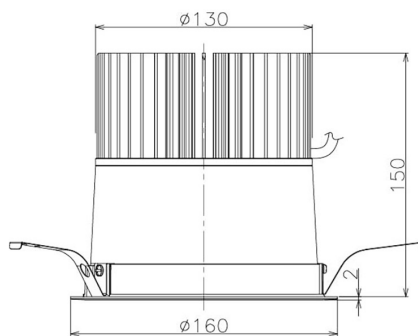

Item no. DD098-5020DW8530

Series Name: Φ 150 Spark

Dark Mirror Reflector

| | |
|------------------|-------------------------|
| Installation | Recessed mount |
| Type | Φ 150 Spark |
| Fixture wattage | 48.5W |
| Beam angle | 25 deg |
| Color Temp. | 3000K |
| CRI | Ra>85 |
| Luminous | 4943 lm |
| Body | Die-cast aluminum alloy |
| Body finish | N/A |
| Trim finish | White |
| Reflector finish | Dark Mirror |
| IP Rate | IP20 |
| Light source | COB module |
| Input Voltage | AC220~240V |
| Dimming Type | Non-Dimmable |
| Certificate | CE, CCC |
| Cut Hole | 150mm |

| Height (Weight) | |
|-----------------|-------------|
| 65.3W | 152 (1.5kg) |
| 48.5W | 152 (1.5kg) |
| 44.3W | 132 (1.3kg) |
| 33.8W | 132 (1.3kg) |
| 30.3W | 132 (1.3kg) |
| 23.0W | 102 (1.0kg) |