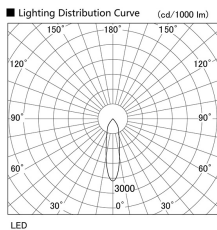

Item no. DD098-5020DW8530

Series Name: Φ 150 Spark

Dark Mirror Reflector

| | |
|------------------|-------------------------|
| Installation | Recessed mount |
| Type | Φ 150 Spark |
| Fixture wattage | 48.5W |
| Beam angle | 25 deg |
| Color Temp. | 3000K |
| CRI | Ra>85 |
| Luminous | 4943 lm |
| Body | Die-cast aluminum alloy |
| Body finish | N/A |
| Trim finish | White |
| Reflector finish | Dark Mirror |
| IP Rate | IP20 |
| Light source | COB module |
| Input Voltage | AC220~240V |
| Dimming Type | Non-Dimmable |
| Certificate | CE, CCC |
| Cut Hole | 150mm |

| Height (Weight) | |
|-----------------|-------------|
| 65.3W | 152 (1.5kg) |
| 48.5W | 152 (1.5kg) |
| 44.3W | 132 (1.3kg) |
| 33.8W | 132 (1.3kg) |
| 30.3W | 132 (1.3kg) |
| 23.0W | 102 (1.0kg) |