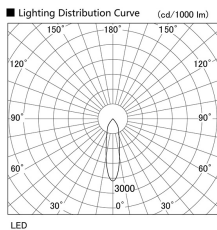

Item no. DD098-5020DW8530

Series Name:  $\Phi$ 150 Spark

Dark Mirror Reflector

Installation	Recessed mount
Type	
Fixture wattage	48.5W
Beam angle	25 deg
Color Temp.	3000K
CRI	Ra>85
Luminous	4943 lm
Body	Die-cast aluminum alloy
Body finish	N/A
Trim finish	White
Reflector finish	Dark Mirror
IP Rate	IP20
Light source	COB module
Input Voltage	AC220~240V
Dimming Type	Non-Dimmable
Certificate	CE, CCC
Cut Hole	150mm

Height (Weight)	
65.3W	152 (1.5kg)
48.5W	152 (1.5kg)
44.3W	132 (1.3kg)
33.8W	132 (1.3kg)
30.3W	132 (1.3kg)
23.0W	102 (1.0kg)