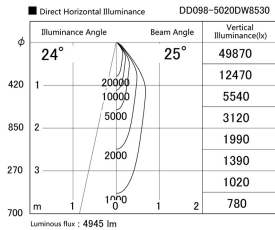

Item no. DD098-5020DW8530

Series Name:  $\Phi$ 150 Spark

Dark Mirror Reflector

Installation	Recessed mount
Type	
Fixture wattage	48.5W
Beam angle	25 deg
Color Temp.	3000K
CRI	Ra>85
Luminous	4943 lm
Body	Die-cast aluminum alloy
Body finish	N/A
Trim finish	White
Reflector finish	Dark Mirror
IP Rate	IP20
Light source	COB module
Input Voltage	AC220~240V
Dimming Type	Non-Dimmable
Certificate	CE, CCC
Cut Hole	150mm

Height (Weight)	
65.3W	152 (1.5kg)
48.5W	152 (1.5kg)
44.3W	132 (1.3kg)
33.8W	132 (1.3kg)
30.3W	132 (1.3kg)
23.0W	102 (1.0kg)