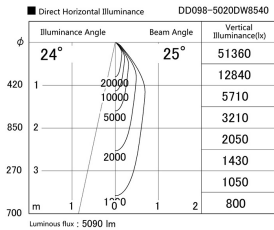

Item no. DD098-5020DW8540

Series Name: Φ 150 Spark

Dark Mirror Reflector

Installation	Recessed mount
Type	Φ 150 Spark
Fixture wattage	48.5W
Beam angle	25 deg
Color Temp.	4000K
CRI	Ra>85
Luminous	5091 lm
Body	Die-cast aluminum alloy
Body finish	N/A
Trim finish	White
Reflector finish	Dark Mirror
IP Rate	IP20
Light source	COB module
Input Voltage	AC220~240V
Dimming Type	Non-Dimmable
Certificate	CE, CCC
Cut Hole	150mm

Height (Weight)	
65.3W	152 (1.5kg)
48.5W	152 (1.5kg)
44.3W	132 (1.3kg)
33.8W	132 (1.3kg)
30.3W	132 (1.3kg)
23.0W	102 (1.0kg)