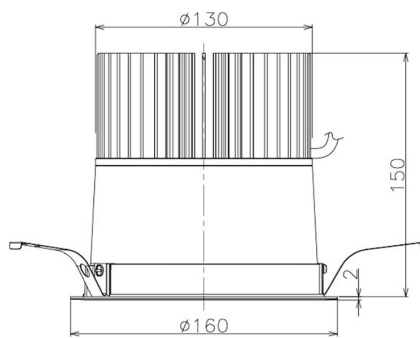

Item no. DD098-5020DW8540

Series Name: Φ 150 Spark

Dark Mirror Reflector

Installation	Recessed mount
Type	Φ 150 Spark
Fixture wattage	48.5W
Beam angle	25 deg
Color Temp.	4000K
CRI	Ra>85
Luminous	5091 lm
Body	Die-cast aluminum alloy
Body finish	N/A
Trim finish	White
Reflector finish	Dark Mirror
IP Rate	IP20
Light source	COB module
Input Voltage	AC220~240V
Dimming Type	Non-Dimmable
Certificate	CE, CCC
Cut Hole	150mm

Height (Weight)	
65.3W	152 (1.5kg)
48.5W	152 (1.5kg)
44.3W	132 (1.3kg)
33.8W	132 (1.3kg)
30.3W	132 (1.3kg)
23.0W	102 (1.0kg)