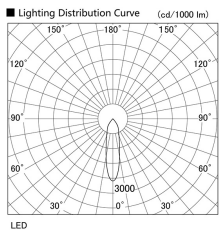

Item no. DD098-5020DW8540

Series Name: Φ 150 Spark

Dark Mirror Reflector

Installation	Recessed mount
Type	Φ 150 Spark
Fixture wattage	48.5W
Beam angle	25 deg
Color Temp.	4000K
CRI	Ra>85
Luminous	5091 lm
Body	Die-cast aluminum alloy
Body finish	N/A
Trim finish	White
Reflector finish	Dark Mirror
IP Rate	IP20
Light source	COB module
Input Voltage	AC220~240V
Dimming Type	Non-Dimmable
Certificate	CE, CCC
Cut Hole	150mm

Height (Weight)	
65.3W	152 (1.5kg)
48.5W	152 (1.5kg)
44.3W	132 (1.3kg)
33.8W	132 (1.3kg)
30.3W	132 (1.3kg)
23.0W	102 (1.0kg)