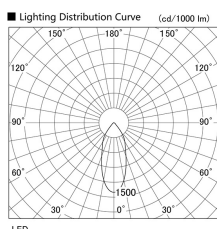

Item no. DD098-5020WW8527

Series Name: Φ 150 Spark

White Reflector

| | |
|------------------|-------------------------|
| Installation | Recessed mount |
| Type | |
| Fixture wattage | 48.5W |
| Beam angle | 41 deg |
| Color Temp. | 2700K |
| CRI | Ra>85 |
| Luminous | 4807 lm |
| Body | Die-cast aluminum alloy |
| Body finish | N/A |
| Trim finish | White |
| Reflector finish | White |
| IP Rate | IP20 |
| Light source | COB module |
| Input Voltage | AC220~240V |
| Dimming Type | Non-Dimmable |
| Certificate | CE, CCC |
| Cut Hole | 150mm |

| Height (Weight) | |
|-----------------|-------------|
| 65.3W | 152 (1.5kg) |
| 48.5W | 152 (1.5kg) |
| 44.3W | 132 (1.3kg) |
| 33.8W | 132 (1.3kg) |
| 30.3W | 132 (1.3kg) |
| 23.0W | 102 (1.0kg) |