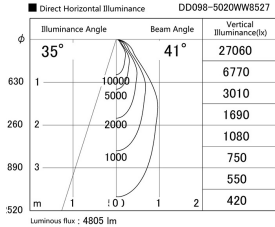

Item no. DD098-5020WW8527

Series Name: Φ 150 Spark

White Reflector

Installation	Recessed mount
Type	Φ 150 Spark
Fixture wattage	48.5W
Beam angle	41 deg
Color Temp.	2700K
CRI	Ra>85
Luminous	4807 lm
Body	Die-cast aluminum alloy
Body finish	N/A
Trim finish	White
Reflector finish	White
IP Rate	IP20
Light source	COB module
Input Voltage	AC220~240V
Dimming Type	Non-Dimmable
Certificate	CE, CCC
Cut Hole	150mm

Height (Weight)	
65.3W	152 (1.5kg)
48.5W	152 (1.5kg)
44.3W	132 (1.3kg)
33.8W	132 (1.3kg)
30.3W	132 (1.3kg)
23.0W	102 (1.0kg)