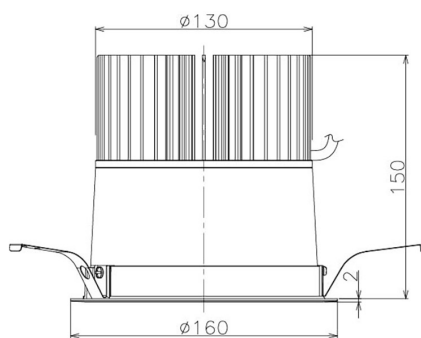

Item no. DD098-5020WW8527

Series Name: Φ 150 Spark

White Reflector

| | |
|------------------|-------------------------|
| Installation | Recessed mount |
| Type | |
| Fixture wattage | 48.5W |
| Beam angle | 41 deg |
| Color Temp. | 2700K |
| CRI | Ra>85 |
| Luminous | 4807 lm |
| Body | Die-cast aluminum alloy |
| Body finish | N/A |
| Trim finish | White |
| Reflector finish | White |
| IP Rate | IP20 |
| Light source | COB module |
| Input Voltage | AC220~240V |
| Dimming Type | Non-Dimmable |
| Certificate | CE, CCC |
| Cut Hole | 150mm |

| Height (Weight) | |
|-----------------|-------------|
| 65.3W | 152 (1.5kg) |
| 48.5W | 152 (1.5kg) |
| 44.3W | 132 (1.3kg) |
| 33.8W | 132 (1.3kg) |
| 30.3W | 132 (1.3kg) |
| 23.0W | 102 (1.0kg) |