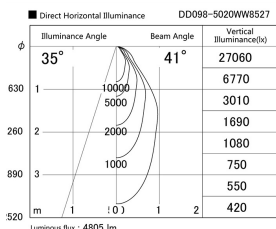

Item no. DD098-5020WW8527

Series Name: Φ 150 Spark

White Reflector

| | |
|------------------|-------------------------|
| Installation | Recessed mount |
| Type | |
| Fixture wattage | 48.5W |
| Beam angle | 41 deg |
| Color Temp. | 2700K |
| CRI | Ra>85 |
| Luminous | 4807 lm |
| Body | Die-cast aluminum alloy |
| Body finish | N/A |
| Trim finish | White |
| Reflector finish | White |
| IP Rate | IP20 |
| Light source | COB module |
| Input Voltage | AC220~240V |
| Dimming Type | Non-Dimmable |
| Certificate | CE, CCC |
| Cut Hole | 150mm |

| Height (Weight) | |
|-----------------|-------------|
| 65.3W | 152 (1.5kg) |
| 48.5W | 152 (1.5kg) |
| 44.3W | 132 (1.3kg) |
| 33.8W | 132 (1.3kg) |
| 30.3W | 132 (1.3kg) |
| 23.0W | 102 (1.0kg) |