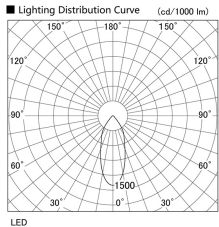

Item no. DD098-5020WW8527

Series Name: Φ 150 Spark

White Reflector

Installation	Recessed mount
Type	Φ 150 Spark
Fixture wattage	48.5W
Beam angle	41 deg
Color Temp.	2700K
CRI	Ra>85
Luminous	4807 lm
Body	Die-cast aluminum alloy
Body finish	N/A
Trim finish	White
Reflector finish	White
IP Rate	IP20
Light source	COB module
Input Voltage	AC220~240V
Dimming Type	Non-Dimmable
Certificate	CE, CCC
Cut Hole	150mm

Height (Weight)	
65.3W	152 (1.5kg)
48.5W	152 (1.5kg)
44.3W	132 (1.3kg)
33.8W	132 (1.3kg)
30.3W	132 (1.3kg)
23.0W	102 (1.0kg)