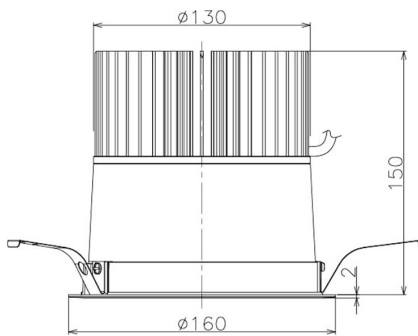

Item no. DD098-5020WW8527

Series Name: Φ 150 Spark

White Reflector

Installation	Recessed mount
Type	Φ 150 Spark
Fixture wattage	48.5W
Beam angle	41 deg
Color Temp.	2700K
CRI	Ra>85
Luminous	4807 lm
Body	Die-cast aluminum alloy
Body finish	N/A
Trim finish	White
Reflector finish	White
IP Rate	IP20
Light source	COB module
Input Voltage	AC220~240V
Dimming Type	Non-Dimmable
Certificate	CE, CCC
Cut Hole	150mm

Height (Weight)	
65.3W	152 (1.5kg)
48.5W	152 (1.5kg)
44.3W	132 (1.3kg)
33.8W	132 (1.3kg)
30.3W	132 (1.3kg)
23.0W	102 (1.0kg)