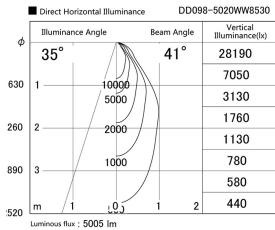

Item no. DD098-5020WW8530

Series Name:  $\Phi$ 150 Spark

White Reflector

Installation	Recessed mount
Type	
Fixture wattage	48.5W
Beam angle	41 deg
Color Temp.	3000K
CRI	Ra>85
Luminous	5007 lm
Body	Die-cast aluminum alloy
Body finish	N/A
Trim finish	White
Reflector finish	White
IP Rate	IP20
Light source	COB module
Input Voltage	AC220~240V
Dimming Type	Non-Dimmable
Certificate	CE, CCC
Cut Hole	150mm

Height (Weight)	
65.3W	152 (1.5kg)
48.5W	152 (1.5kg)
44.3W	132 (1.3kg)
33.8W	132 (1.3kg)
30.3W	132 (1.3kg)
23.0W	102 (1.0kg)