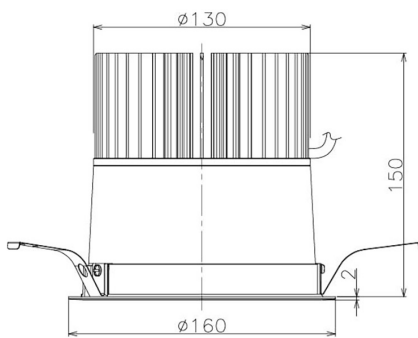

Item no. DD098-5020WW8530

Series Name:  $\Phi$ 150 Spark

White Reflector

Installation	Recessed mount
Type	
Fixture wattage	48.5W
Beam angle	41 deg
Color Temp.	3000K
CRI	Ra>85
Luminous	5007 lm
Body	Die-cast aluminum alloy
Body finish	N/A
Trim finish	White
Reflector finish	White
IP Rate	IP20
Light source	COB module
Input Voltage	AC220~240V
Dimming Type	Non-Dimmable
Certificate	CE, CCC
Cut Hole	150mm

Height (Weight)	
65.3W	152 (1.5kg)
48.5W	152 (1.5kg)
44.3W	132 (1.3kg)
33.8W	132 (1.3kg)
30.3W	132 (1.3kg)
23.0W	102 (1.0kg)