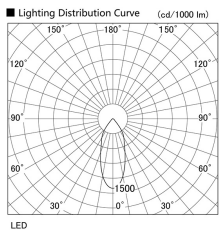

Item no. DD098-5020WW8530

Series Name:  $\Phi$ 150 Spark

White Reflector

Installation	Recessed mount
Type	
Fixture wattage	48.5W
Beam angle	41 deg
Color Temp.	3000K
CRI	Ra>85
Luminous	5007 lm
Body	Die-cast aluminum alloy
Body finish	N/A
Trim finish	White
Reflector finish	White
IP Rate	IP20
Light source	COB module
Input Voltage	AC220~240V
Dimming Type	Non-Dimmable
Certificate	CE, CCC
Cut Hole	150mm

Height (Weight)	
65.3W	152 (1.5kg)
48.5W	152 (1.5kg)
44.3W	132 (1.3kg)
33.8W	132 (1.3kg)
30.3W	132 (1.3kg)
23.0W	102 (1.0kg)