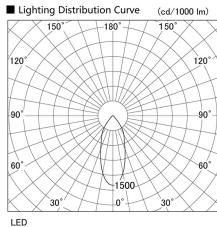

Item no. DD098-5020WW8535

Series Name: Φ 150 Spark

White Reflector

Installation	Recessed mount
Type	Φ 150 Spark
Fixture wattage	48.5W
Beam angle	41 deg
Color Temp.	3500K
CRI	Ra>85
Luminous	5107 lm
Body	Die-cast aluminum alloy
Body finish	N/A
Trim finish	White
Reflector finish	White
IP Rate	IP20
Light source	COB module
Input Voltage	AC220~240V
Dimming Type	Non-Dimmable
Certificate	CE, CCC
Cut Hole	150mm

Height (Weight)	
65.3W	152 (1.5kg)
48.5W	152 (1.5kg)
44.3W	132 (1.3kg)
33.8W	132 (1.3kg)
30.3W	132 (1.3kg)
23.0W	102 (1.0kg)