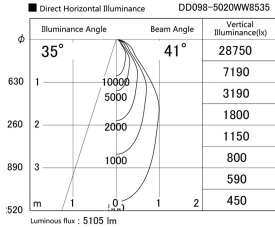

Item no. DD098-5020WW8535

Series Name: Φ 150 Spark

White Reflector

Installation	Recessed mount
Type	Φ 150 Spark
Fixture wattage	48.5W
Beam angle	41 deg
Color Temp.	3500K
CRI	Ra>85
Luminous	5107 lm
Body	Die-cast aluminum alloy
Body finish	N/A
Trim finish	White
Reflector finish	White
IP Rate	IP20
Light source	COB module
Input Voltage	AC220~240V
Dimming Type	Non-Dimmable
Certificate	CE, CCC
Cut Hole	150mm

Height (Weight)	
65.3W	152 (1.5kg)
48.5W	152 (1.5kg)
44.3W	132 (1.3kg)
33.8W	132 (1.3kg)
30.3W	132 (1.3kg)
23.0W	102 (1.0kg)