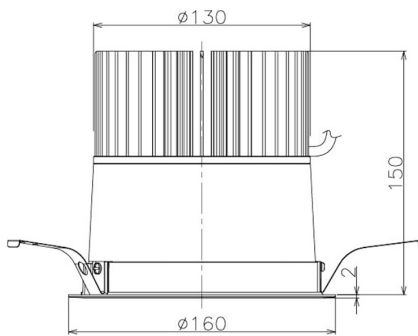

Item no. DD098-5020WW8535

Series Name: Φ 150 Spark

White Reflector

Installation	Recessed mount
Type	
Fixture wattage	48.5W
Beam angle	41 deg
Color Temp.	3500K
CRI	Ra>85
Luminous	5107 lm
Body	Die-cast aluminum alloy
Body finish	N/A
Trim finish	White
Reflector finish	White
IP Rate	IP20
Light source	COB module
Input Voltage	AC220~240V
Dimming Type	Non-Dimmable
Certificate	CE, CCC
Cut Hole	150mm

Height (Weight)	
65.3W	152 (1.5kg)
48.5W	152 (1.5kg)
44.3W	132 (1.3kg)
33.8W	132 (1.3kg)
30.3W	132 (1.3kg)
23.0W	102 (1.0kg)