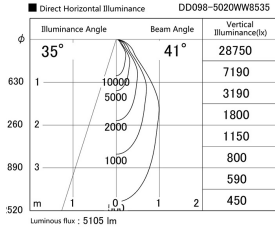

Item no. DD098-5020WW8535

Series Name: Φ 150 Spark

White Reflector

Installation	Recessed mount
Type	
Fixture wattage	48.5W
Beam angle	41 deg
Color Temp.	3500K
CRI	Ra>85
Luminous	5107 lm
Body	Die-cast aluminum alloy
Body finish	N/A
Trim finish	White
Reflector finish	White
IP Rate	IP20
Light source	COB module
Input Voltage	AC220~240V
Dimming Type	Non-Dimmable
Certificate	CE, CCC
Cut Hole	150mm

Height (Weight)	
65.3W	152 (1.5kg)
48.5W	152 (1.5kg)
44.3W	132 (1.3kg)
33.8W	132 (1.3kg)
30.3W	132 (1.3kg)
23.0W	102 (1.0kg)