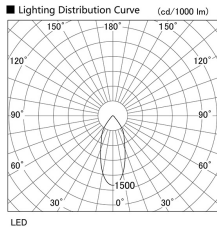

Item no. DD098-5020WW8535

Series Name: Φ 150 Spark

White Reflector

Installation	Recessed mount
Type	
Fixture wattage	48.5W
Beam angle	41 deg
Color Temp.	3500K
CRI	Ra>85
Luminous	5107 lm
Body	Die-cast aluminum alloy
Body finish	N/A
Trim finish	White
Reflector finish	White
IP Rate	IP20
Light source	COB module
Input Voltage	AC220~240V
Dimming Type	Non-Dimmable
Certificate	CE, CCC
Cut Hole	150mm

Height (Weight)	
65.3W	152 (1.5kg)
48.5W	152 (1.5kg)
44.3W	132 (1.3kg)
33.8W	132 (1.3kg)
30.3W	132 (1.3kg)
23.0W	102 (1.0kg)