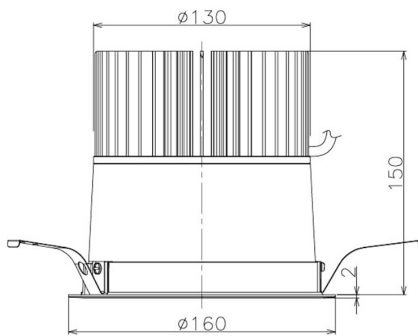

Item no. DD098-5020WW8535

Series Name: Φ 150 Spark

White Reflector

Installation	Recessed mount
Type	Φ 150 Spark
Fixture wattage	48.5W
Beam angle	41 deg
Color Temp.	3500K
CRI	Ra>85
Luminous	5107 lm
Body	Die-cast aluminum alloy
Body finish	N/A
Trim finish	White
Reflector finish	White
IP Rate	IP20
Light source	COB module
Input Voltage	AC220~240V
Dimming Type	Non-Dimmable
Certificate	CE, CCC
Cut Hole	150mm

Height (Weight)	
65.3W	152 (1.5kg)
48.5W	152 (1.5kg)
44.3W	132 (1.3kg)
33.8W	132 (1.3kg)
30.3W	132 (1.3kg)
23.0W	102 (1.0kg)