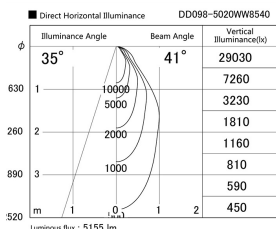

Item no. DD098-5020WW8540

Series Name: Φ 150 Spark

White Reflector

Installation	Recessed mount
Type	Φ 150 Spark
Fixture wattage	48.5W
Beam angle	41 deg
Color Temp.	4000K
CRI	Ra>85
Luminous	5157 lm
Body	Die-cast aluminum alloy
Body finish	N/A
Trim finish	White
Reflector finish	White
IP Rate	IP20
Light source	COB module
Input Voltage	AC220~240V
Dimming Type	Non-Dimmable
Certificate	CE, CCC
Cut Hole	150mm

Height (Weight)	
65.3W	152 (1.5kg)
48.5W	152 (1.5kg)
44.3W	132 (1.3kg)
33.8W	132 (1.3kg)
30.3W	132 (1.3kg)
23.0W	102 (1.0kg)