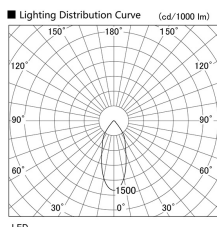

Item no. DD098-5020WW8540

Series Name: Φ 150 Spark

White Reflector

Installation	Recessed mount
Type	Φ 150 Spark
Fixture wattage	48.5W
Beam angle	41 deg
Color Temp.	4000K
CRI	Ra>85
Luminous	5157 lm
Body	Die-cast aluminum alloy
Body finish	N/A
Trim finish	White
Reflector finish	White
IP Rate	IP20
Light source	COB module
Input Voltage	AC220~240V
Dimming Type	Non-Dimmable
Certificate	CE, CCC
Cut Hole	150mm

Height (Weight)	
65.3W	152 (1.5kg)
48.5W	152 (1.5kg)
44.3W	132 (1.3kg)
33.8W	132 (1.3kg)
30.3W	132 (1.3kg)
23.0W	102 (1.0kg)