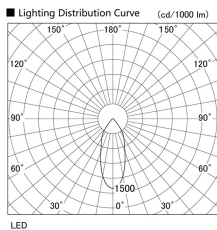

Item no. DD098-5020WW8540

Series Name:  $\Phi$ 150 Spark

White Reflector

Installation	Recessed mount
Type	
Fixture wattage	48.5W
Beam angle	41 deg
Color Temp.	4000K
CRI	Ra>85
Luminous	5157 lm
Body	Die-cast aluminum alloy
Body finish	N/A
Trim finish	White
Reflector finish	White
IP Rate	IP20
Light source	COB module
Input Voltage	AC220~240V
Dimming Type	Non-Dimmable
Certificate	CE, CCC
Cut Hole	150mm

Height (Weight)	
65.3W	152 (1.5kg)
48.5W	152 (1.5kg)
44.3W	132 (1.3kg)
33.8W	132 (1.3kg)
30.3W	132 (1.3kg)
23.0W	102 (1.0kg)