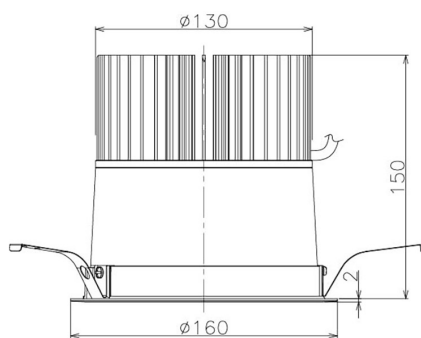

Item no. DD098-5020WW8540

Series Name: Φ 150 Spark

White Reflector

Installation	Recessed mount
Type	Φ 150 Spark
Fixture wattage	48.5W
Beam angle	41 deg
Color Temp.	4000K
CRI	Ra>85
Luminous	5157 lm
Body	Die-cast aluminum alloy
Body finish	N/A
Trim finish	White
Reflector finish	White
IP Rate	IP20
Light source	COB module
Input Voltage	AC220~240V
Dimming Type	Non-Dimmable
Certificate	CE, CCC
Cut Hole	150mm

Height (Weight)	
65.3W	152 (1.5kg)
48.5W	152 (1.5kg)
44.3W	132 (1.3kg)
33.8W	132 (1.3kg)
30.3W	132 (1.3kg)
23.0W	102 (1.0kg)