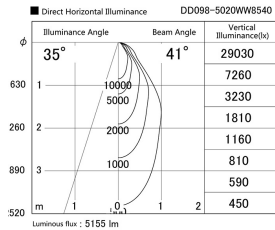

Item no. DD098-5020WW8540

Series Name:  $\Phi$ 150 Spark

White Reflector

Installation	Recessed mount
Type	
Fixture wattage	48.5W
Beam angle	41 deg
Color Temp.	4000K
CRI	Ra>85
Luminous	5157 lm
Body	Die-cast aluminum alloy
Body finish	N/A
Trim finish	White
Reflector finish	White
IP Rate	IP20
Light source	COB module
Input Voltage	AC220~240V
Dimming Type	Non-Dimmable
Certificate	CE, CCC
Cut Hole	150mm

Height (Weight)	
65.3W	152 (1.5kg)
48.5W	152 (1.5kg)
44.3W	132 (1.3kg)
33.8W	132 (1.3kg)
30.3W	132 (1.3kg)
23.0W	102 (1.0kg)