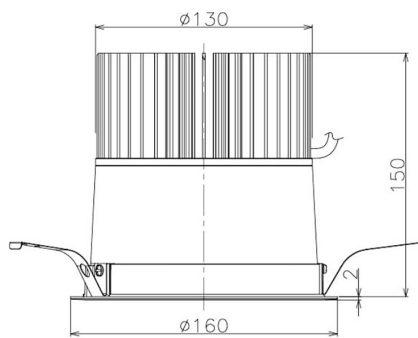

Item no. DD098-5020WW8540

Series Name:  $\Phi$ 150 Spark

White Reflector

Installation	Recessed mount
Type	
Fixture wattage	48.5W
Beam angle	41 deg
Color Temp.	4000K
CRI	Ra>85
Luminous	5157 lm
Body	Die-cast aluminum alloy
Body finish	N/A
Trim finish	White
Reflector finish	White
IP Rate	IP20
Light source	COB module
Input Voltage	AC220~240V
Dimming Type	Non-Dimmable
Certificate	CE, CCC
Cut Hole	150mm

Height (Weight)	
65.3W	152 (1.5kg)
48.5W	152 (1.5kg)
44.3W	132 (1.3kg)
33.8W	132 (1.3kg)
30.3W	132 (1.3kg)
23.0W	102 (1.0kg)