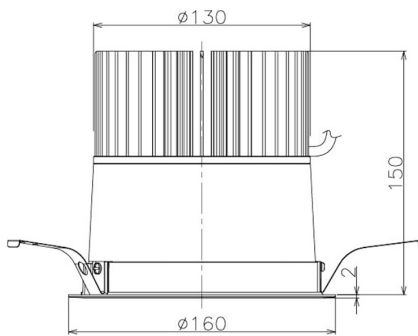

Item no. DD098-5040DW8527

Series Name:  $\Phi$ 150 Spark

Dark Mirror Reflector

Installation	Recessed mount
Type	
Fixture wattage	48.5W
Beam angle	59 deg
Color Temp.	2700K
CRI	Ra>85
Luminous	4279 lm
Body	Die-cast aluminum alloy
Body finish	N/A
Trim finish	White
Reflector finish	Dark Mirror
IP Rate	IP20
Light source	COB module
Input Voltage	AC220~240V
Dimming Type	Non-Dimmable
Certificate	CE, CCC
Cut Hole	150mm

Height (Weight)	
65.3W	152 (1.5kg)
48.5W	152 (1.5kg)
44.3W	132 (1.3kg)
33.8W	132 (1.3kg)
30.3W	132 (1.3kg)
23.0W	102 (1.0kg)