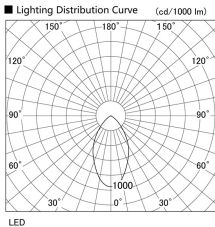

Item no. DD098-5040DW8527

Series Name:  $\Phi$ 150 Spark

Dark Mirror Reflector

Installation	Recessed mount
Type	
Fixture wattage	48.5W
Beam angle	59 deg
Color Temp.	2700K
CRI	Ra>85
Luminous	4279 lm
Body	Die-cast aluminum alloy
Body finish	N/A
Trim finish	White
Reflector finish	Dark Mirror
IP Rate	IP20
Light source	COB module
Input Voltage	AC220~240V
Dimming Type	Non-Dimmable
Certificate	CE, CCC
Cut Hole	150mm

Height (Weight)	
65.3W	152 (1.5kg)
48.5W	152 (1.5kg)
44.3W	132 (1.3kg)
33.8W	132 (1.3kg)
30.3W	132 (1.3kg)
23.0W	102 (1.0kg)