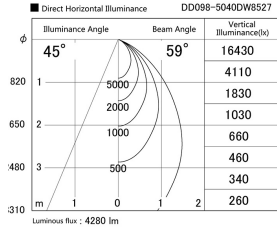

Item no. DD098-5040DW8527

Series Name: Φ 150 Spark

Dark Mirror Reflector

Installation	Recessed mount
Type	Φ 150 Spark
Fixture wattage	48.5W
Beam angle	59 deg
Color Temp.	2700K
CRI	Ra>85
Luminous	4279 lm
Body	Die-cast aluminum alloy
Body finish	N/A
Trim finish	White
Reflector finish	Dark Mirror
IP Rate	IP20
Light source	COB module
Input Voltage	AC220~240V
Dimming Type	Non-Dimmable
Certificate	CE, CCC
Cut Hole	150mm

Height (Weight)	
65.3W	152 (1.5kg)
48.5W	152 (1.5kg)
44.3W	132 (1.3kg)
33.8W	132 (1.3kg)
30.3W	132 (1.3kg)
23.0W	102 (1.0kg)