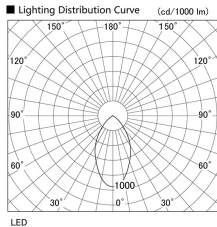

Item no. DD098-5040DW8527

Series Name: Φ 150 Spark

Dark Mirror Reflector

Installation	Recessed mount
Type	Φ 150 Spark
Fixture wattage	48.5W
Beam angle	59 deg
Color Temp.	2700K
CRI	Ra>85
Luminous	4279 lm
Body	Die-cast aluminum alloy
Body finish	N/A
Trim finish	White
Reflector finish	Dark Mirror
IP Rate	IP20
Light source	COB module
Input Voltage	AC220~240V
Dimming Type	Non-Dimmable
Certificate	CE, CCC
Cut Hole	150mm

Height (Weight)	
65.3W	152 (1.5kg)
48.5W	152 (1.5kg)
44.3W	132 (1.3kg)
33.8W	132 (1.3kg)
30.3W	132 (1.3kg)
23.0W	102 (1.0kg)