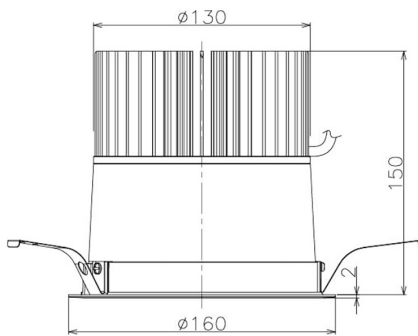

Item no. DD098-5040DW8527

Series Name: Φ 150 Spark

Dark Mirror Reflector

Installation	Recessed mount
Type	Φ 150 Spark
Fixture wattage	48.5W
Beam angle	59 deg
Color Temp.	2700K
CRI	Ra>85
Luminous	4279 lm
Body	Die-cast aluminum alloy
Body finish	N/A
Trim finish	White
Reflector finish	Dark Mirror
IP Rate	IP20
Light source	COB module
Input Voltage	AC220~240V
Dimming Type	Non-Dimmable
Certificate	CE, CCC
Cut Hole	150mm

Height (Weight)	
65.3W	152 (1.5kg)
48.5W	152 (1.5kg)
44.3W	132 (1.3kg)
33.8W	132 (1.3kg)
30.3W	132 (1.3kg)
23.0W	102 (1.0kg)