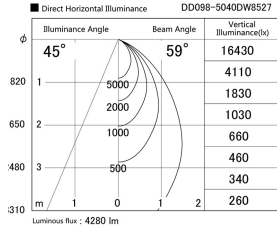

Item no. DD098-5040DW8527

Series Name:  $\Phi$ 150 Spark

Dark Mirror Reflector

Installation	Recessed mount
Type	
Fixture wattage	48.5W
Beam angle	59 deg
Color Temp.	2700K
CRI	Ra>85
Luminous	4279 lm
Body	Die-cast aluminum alloy
Body finish	N/A
Trim finish	White
Reflector finish	Dark Mirror
IP Rate	IP20
Light source	COB module
Input Voltage	AC220~240V
Dimming Type	Non-Dimmable
Certificate	CE, CCC
Cut Hole	150mm

Height (Weight)	
65.3W	152 (1.5kg)
48.5W	152 (1.5kg)
44.3W	132 (1.3kg)
33.8W	132 (1.3kg)
30.3W	132 (1.3kg)
23.0W	102 (1.0kg)