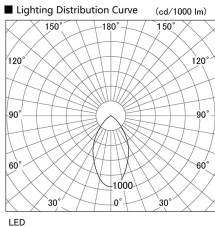

Item no. DD098-5040DW8530

Series Name: Φ 150 Spark

Dark Mirror Reflector

Installation	Recessed mount
Type	Φ 150 Spark
Fixture wattage	48.5W
Beam angle	59 deg
Color Temp.	3000K
CRI	Ra>85
Luminous	4457 lm
Body	Die-cast aluminum alloy
Body finish	N/A
Trim finish	White
Reflector finish	Dark Mirror
IP Rate	IP20
Light source	COB module
Input Voltage	AC220~240V
Dimming Type	Non-Dimmable
Certificate	CE, CCC
Cut Hole	150mm

Height (Weight)	
65.3W	152 (1.5kg)
48.5W	152 (1.5kg)
44.3W	132 (1.3kg)
33.8W	132 (1.3kg)
30.3W	132 (1.3kg)
23.0W	102 (1.0kg)