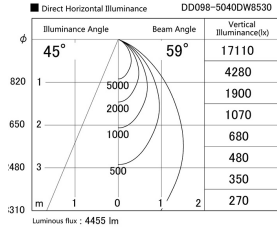

Item no. DD098-5040DW8530

Series Name: Φ 150 Spark

Dark Mirror Reflector

Installation	Recessed mount
Type	
Fixture wattage	48.5W
Beam angle	59 deg
Color Temp.	3000K
CRI	Ra>85
Luminous	4457 lm
Body	Die-cast aluminum alloy
Body finish	N/A
Trim finish	White
Reflector finish	Dark Mirror
IP Rate	IP20
Light source	COB module
Input Voltage	AC220~240V
Dimming Type	Non-Dimmable
Certificate	CE, CCC
Cut Hole	150mm

Height (Weight)	
65.3W	152 (1.5kg)
48.5W	152 (1.5kg)
44.3W	132 (1.3kg)
33.8W	132 (1.3kg)
30.3W	132 (1.3kg)
23.0W	102 (1.0kg)