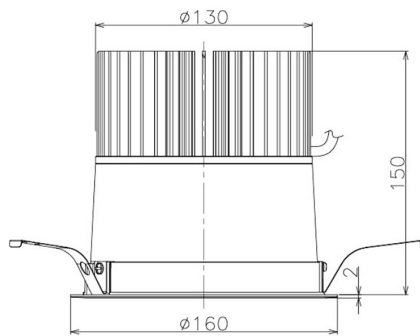

Item no. DD098-5040DW8530

Series Name: Φ 150 Spark

Dark Mirror Reflector

Installation	Recessed mount
Type	
Fixture wattage	48.5W
Beam angle	59 deg
Color Temp.	3000K
CRI	Ra>85
Luminous	4457 lm
Body	Die-cast aluminum alloy
Body finish	N/A
Trim finish	White
Reflector finish	Dark Mirror
IP Rate	IP20
Light source	COB module
Input Voltage	AC220~240V
Dimming Type	Non-Dimmable
Certificate	CE, CCC
Cut Hole	150mm

Height (Weight)	
65.3W	152 (1.5kg)
48.5W	152 (1.5kg)
44.3W	132 (1.3kg)
33.8W	132 (1.3kg)
30.3W	132 (1.3kg)
23.0W	102 (1.0kg)