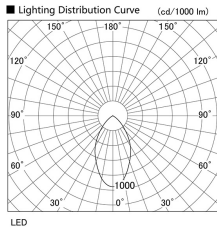

Item no. DD098-5040DW8530

Series Name: Φ 150 Spark

Dark Mirror Reflector

Installation	Recessed mount
Type	
Fixture wattage	48.5W
Beam angle	59 deg
Color Temp.	3000K
CRI	Ra>85
Luminous	4457 lm
Body	Die-cast aluminum alloy
Body finish	N/A
Trim finish	White
Reflector finish	Dark Mirror
IP Rate	IP20
Light source	COB module
Input Voltage	AC220~240V
Dimming Type	Non-Dimmable
Certificate	CE, CCC
Cut Hole	150mm

Height (Weight)	
65.3W	152 (1.5kg)
48.5W	152 (1.5kg)
44.3W	132 (1.3kg)
33.8W	132 (1.3kg)
30.3W	132 (1.3kg)
23.0W	102 (1.0kg)