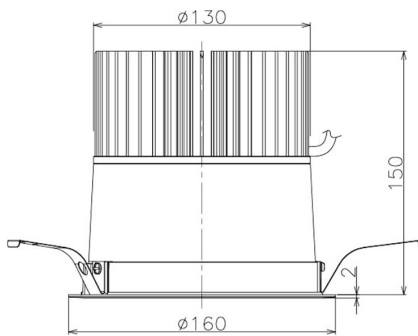

Item no. DD098-5040DW8530

Series Name: Φ 150 Spark

Dark Mirror Reflector

Installation	Recessed mount
Type	Φ 150 Spark
Fixture wattage	48.5W
Beam angle	59 deg
Color Temp.	3000K
CRI	Ra>85
Luminous	4457 lm
Body	Die-cast aluminum alloy
Body finish	N/A
Trim finish	White
Reflector finish	Dark Mirror
IP Rate	IP20
Light source	COB module
Input Voltage	AC220~240V
Dimming Type	Non-Dimmable
Certificate	CE, CCC
Cut Hole	150mm

Height (Weight)	
65.3W	152 (1.5kg)
48.5W	152 (1.5kg)
44.3W	132 (1.3kg)
33.8W	132 (1.3kg)
30.3W	132 (1.3kg)
23.0W	102 (1.0kg)