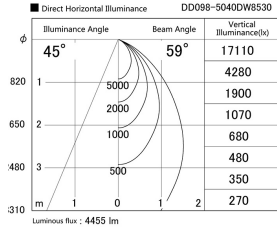

Item no. DD098-5040DW8530

Series Name: Φ 150 Spark

Dark Mirror Reflector

Installation	Recessed mount
Type	Φ 150 Spark
Fixture wattage	48.5W
Beam angle	59 deg
Color Temp.	3000K
CRI	Ra>85
Luminous	4457 lm
Body	Die-cast aluminum alloy
Body finish	N/A
Trim finish	White
Reflector finish	Dark Mirror
IP Rate	IP20
Light source	COB module
Input Voltage	AC220~240V
Dimming Type	Non-Dimmable
Certificate	CE, CCC
Cut Hole	150mm

Height (Weight)	
65.3W	152 (1.5kg)
48.5W	152 (1.5kg)
44.3W	132 (1.3kg)
33.8W	132 (1.3kg)
30.3W	132 (1.3kg)
23.0W	102 (1.0kg)