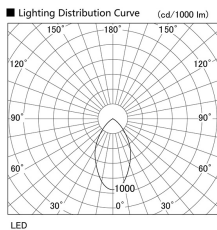

Item no. DD098-5040DW8535

Series Name:  $\Phi$ 150 Spark

Dark Mirror Reflector

Installation	Recessed mount
Type	
Fixture wattage	48.5W
Beam angle	59 deg
Color Temp.	3500K
CRI	Ra>85
Luminous	4546 lm
Body	Die-cast aluminum alloy
Body finish	N/A
Trim finish	White
Reflector finish	Dark Mirror
IP Rate	IP20
Light source	COB module
Input Voltage	AC220~240V
Dimming Type	Non-Dimmable
Certificate	CE, CCC
Cut Hole	150mm

Height (Weight)	
65.3W	152 (1.5kg)
48.5W	152 (1.5kg)
44.3W	132 (1.3kg)
33.8W	132 (1.3kg)
30.3W	132 (1.3kg)
23.0W	102 (1.0kg)