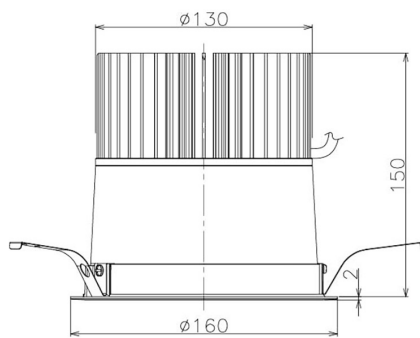

Item no. DD098-5040DW8535

Series Name:  $\Phi$ 150 Spark

Dark Mirror Reflector

Installation	Recessed mount
Type	
Fixture wattage	48.5W
Beam angle	59 deg
Color Temp.	3500K
CRI	Ra>85
Luminous	4546 lm
Body	Die-cast aluminum alloy
Body finish	N/A
Trim finish	White
Reflector finish	Dark Mirror
IP Rate	IP20
Light source	COB module
Input Voltage	AC220~240V
Dimming Type	Non-Dimmable
Certificate	CE, CCC
Cut Hole	150mm

Height (Weight)	
65.3W	152 (1.5kg)
48.5W	152 (1.5kg)
44.3W	132 (1.3kg)
33.8W	132 (1.3kg)
30.3W	132 (1.3kg)
23.0W	102 (1.0kg)