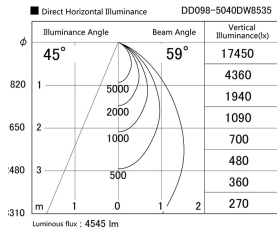

Item no. DD098-5040DW8535

Series Name:  $\Phi$ 150 Spark

Dark Mirror Reflector

Installation	Recessed mount
Type	
Fixture wattage	48.5W
Beam angle	59 deg
Color Temp.	3500K
CRI	Ra>85
Luminous	4546 lm
Body	Die-cast aluminum alloy
Body finish	N/A
Trim finish	White
Reflector finish	Dark Mirror
IP Rate	IP20
Light source	COB module
Input Voltage	AC220~240V
Dimming Type	Non-Dimmable
Certificate	CE, CCC
Cut Hole	150mm

Height (Weight)	
65.3W	152 (1.5kg)
48.5W	152 (1.5kg)
44.3W	132 (1.3kg)
33.8W	132 (1.3kg)
30.3W	132 (1.3kg)
23.0W	102 (1.0kg)