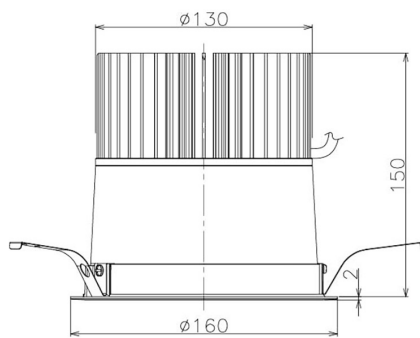

Item no. DD098-5040DW8540

Series Name: Φ 150 Spark

Dark Mirror Reflector

Installation	Recessed mount
Type	
Fixture wattage	48.5W
Beam angle	59 deg
Color Temp.	4000K
CRI	Ra>85
Luminous	4591 lm
Body	Die-cast aluminum alloy
Body finish	N/A
Trim finish	White
Reflector finish	Dark Mirror
IP Rate	IP20
Light source	COB module
Input Voltage	AC220~240V
Dimming Type	Non-Dimmable
Certificate	CE, CCC
Cut Hole	150mm

Height (Weight)	
65.3W	152 (1.5kg)
48.5W	152 (1.5kg)
44.3W	132 (1.3kg)
33.8W	132 (1.3kg)
30.3W	132 (1.3kg)
23.0W	102 (1.0kg)