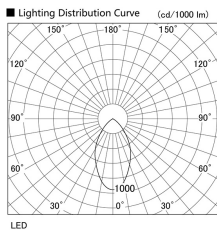

Item no. DD098-5040DW8540

Series Name: Φ 150 Spark

Dark Mirror Reflector

Installation	Recessed mount
Type	
Fixture wattage	48.5W
Beam angle	59 deg
Color Temp.	4000K
CRI	Ra>85
Luminous	4591 lm
Body	Die-cast aluminum alloy
Body finish	N/A
Trim finish	White
Reflector finish	Dark Mirror
IP Rate	IP20
Light source	COB module
Input Voltage	AC220~240V
Dimming Type	Non-Dimmable
Certificate	CE, CCC
Cut Hole	150mm

Height (Weight)	
65.3W	152 (1.5kg)
48.5W	152 (1.5kg)
44.3W	132 (1.3kg)
33.8W	132 (1.3kg)
30.3W	132 (1.3kg)
23.0W	102 (1.0kg)