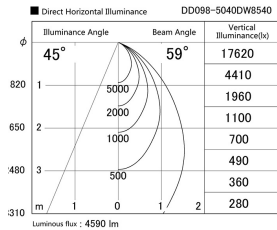

Item no. DD098-5040DW8540

Series Name: Φ 150 Spark

Dark Mirror Reflector

Installation	Recessed mount
Type	
Fixture wattage	48.5W
Beam angle	59 deg
Color Temp.	4000K
CRI	Ra>85
Luminous	4591 lm
Body	Die-cast aluminum alloy
Body finish	N/A
Trim finish	White
Reflector finish	Dark Mirror
IP Rate	IP20
Light source	COB module
Input Voltage	AC220~240V
Dimming Type	Non-Dimmable
Certificate	CE, CCC
Cut Hole	150mm

Height (Weight)	
65.3W	152 (1.5kg)
48.5W	152 (1.5kg)
44.3W	132 (1.3kg)
33.8W	132 (1.3kg)
30.3W	132 (1.3kg)
23.0W	102 (1.0kg)